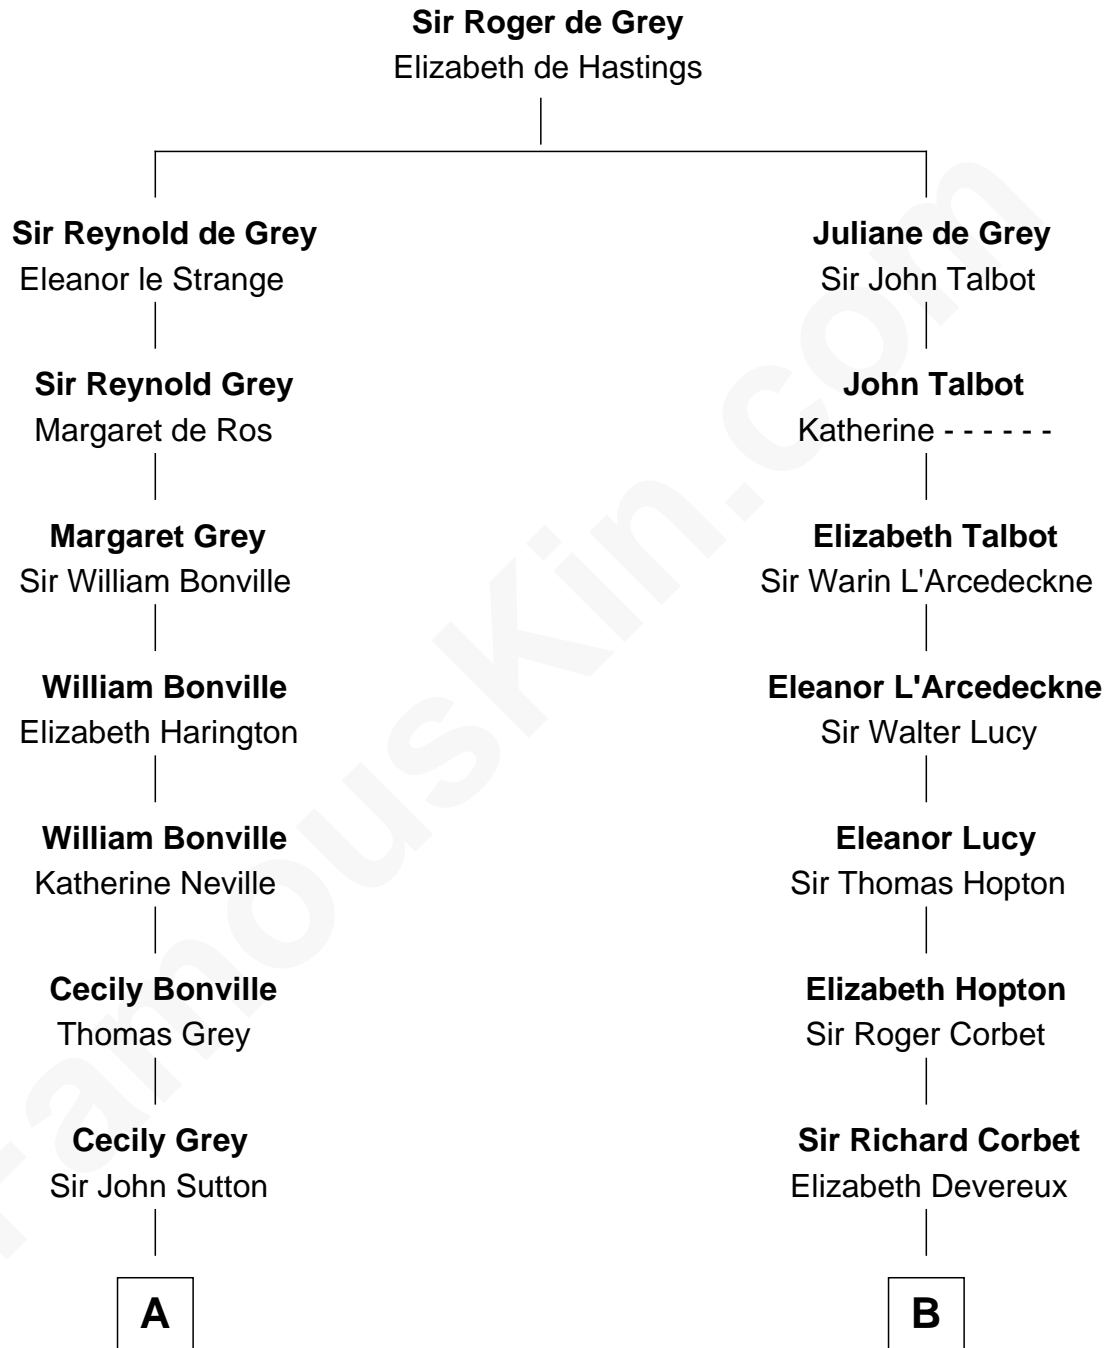

FamousKin.com

Relationship Chart of

Jane (Appleton) Pierce

First Lady of President Franklin Pierce

15th cousin 3 times removed of

C. W. Post

Founder of Post Cereals

C

Caroline Cushman Lathrop

Charles Rollin Post

C. W. Post

Founder of Post Cereals

FamousKin.com