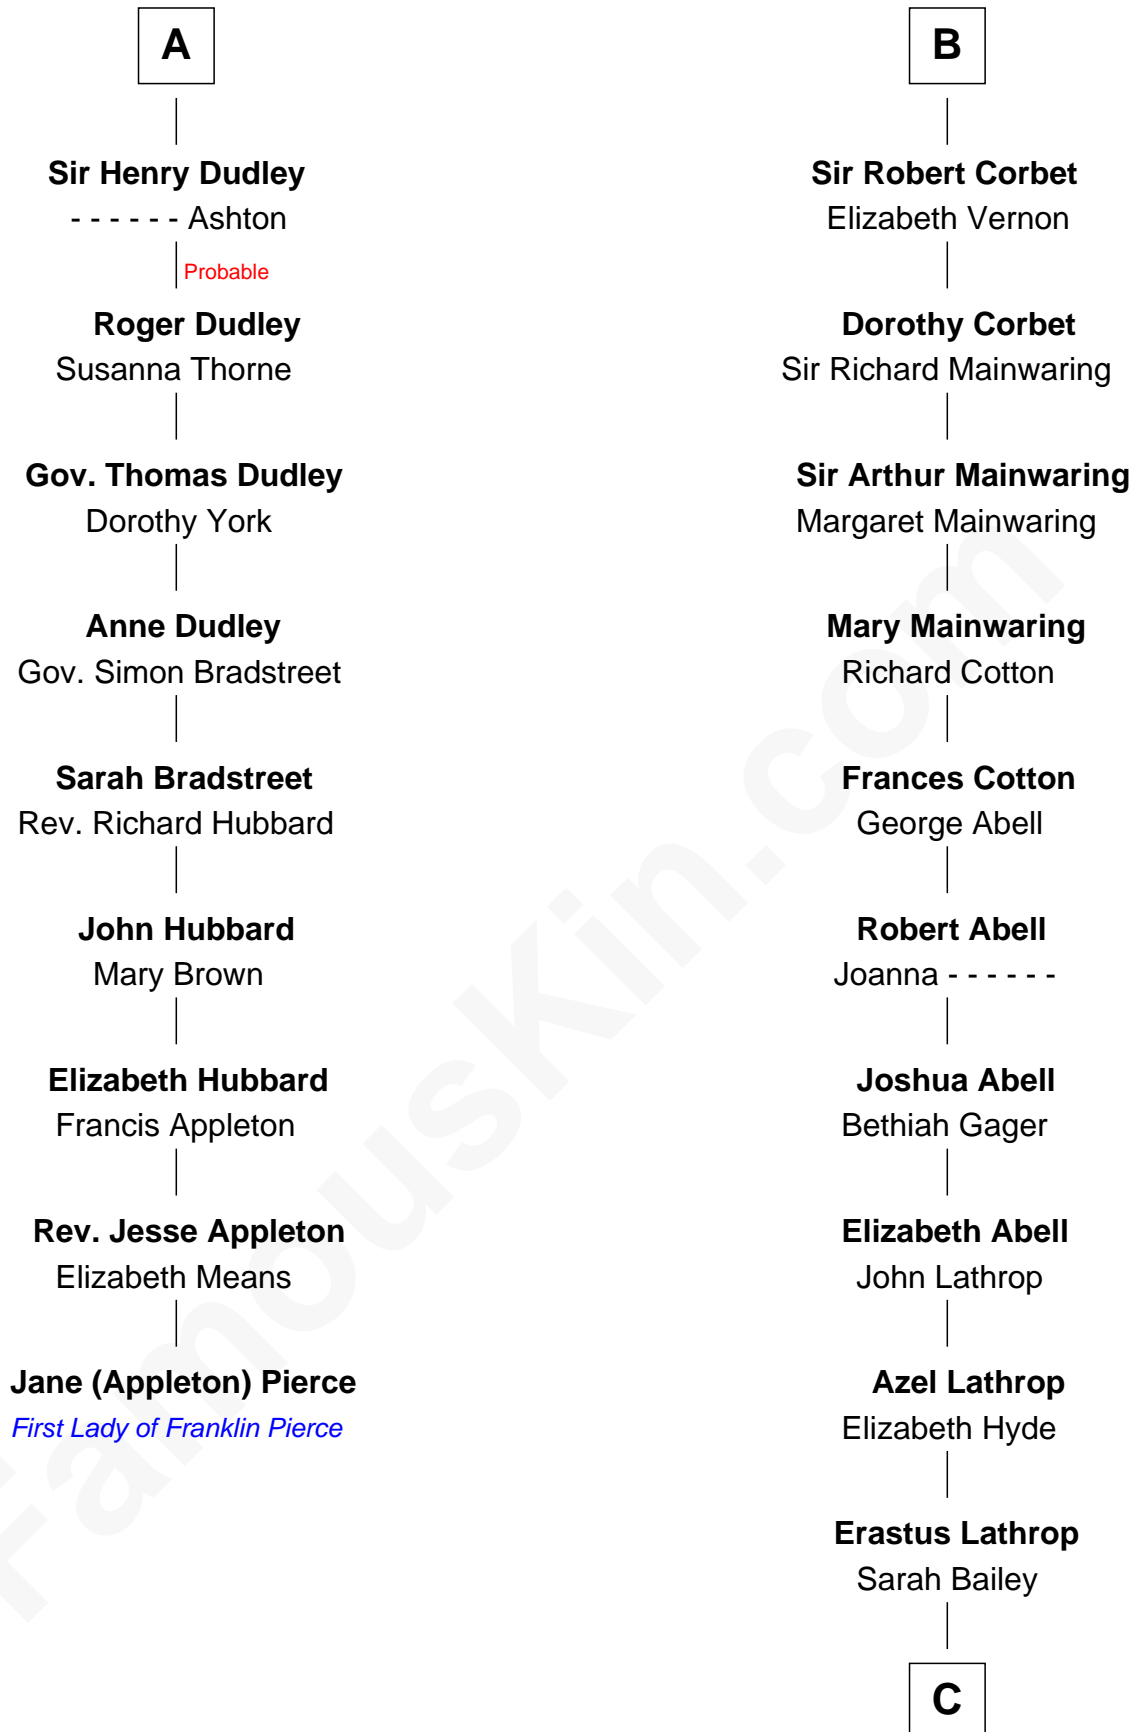

FamousKin.com

Relationship Chart of

Jane (Appleton) Pierce

First Lady of President Franklin Pierce

15th cousin 3 times removed of

C. W. Post

Founder of Post Cereals

C

Caroline Cushman Lathrop

Charles Rollin Post

C. W. Post

Founder of Post Cereals

FamousKin.com