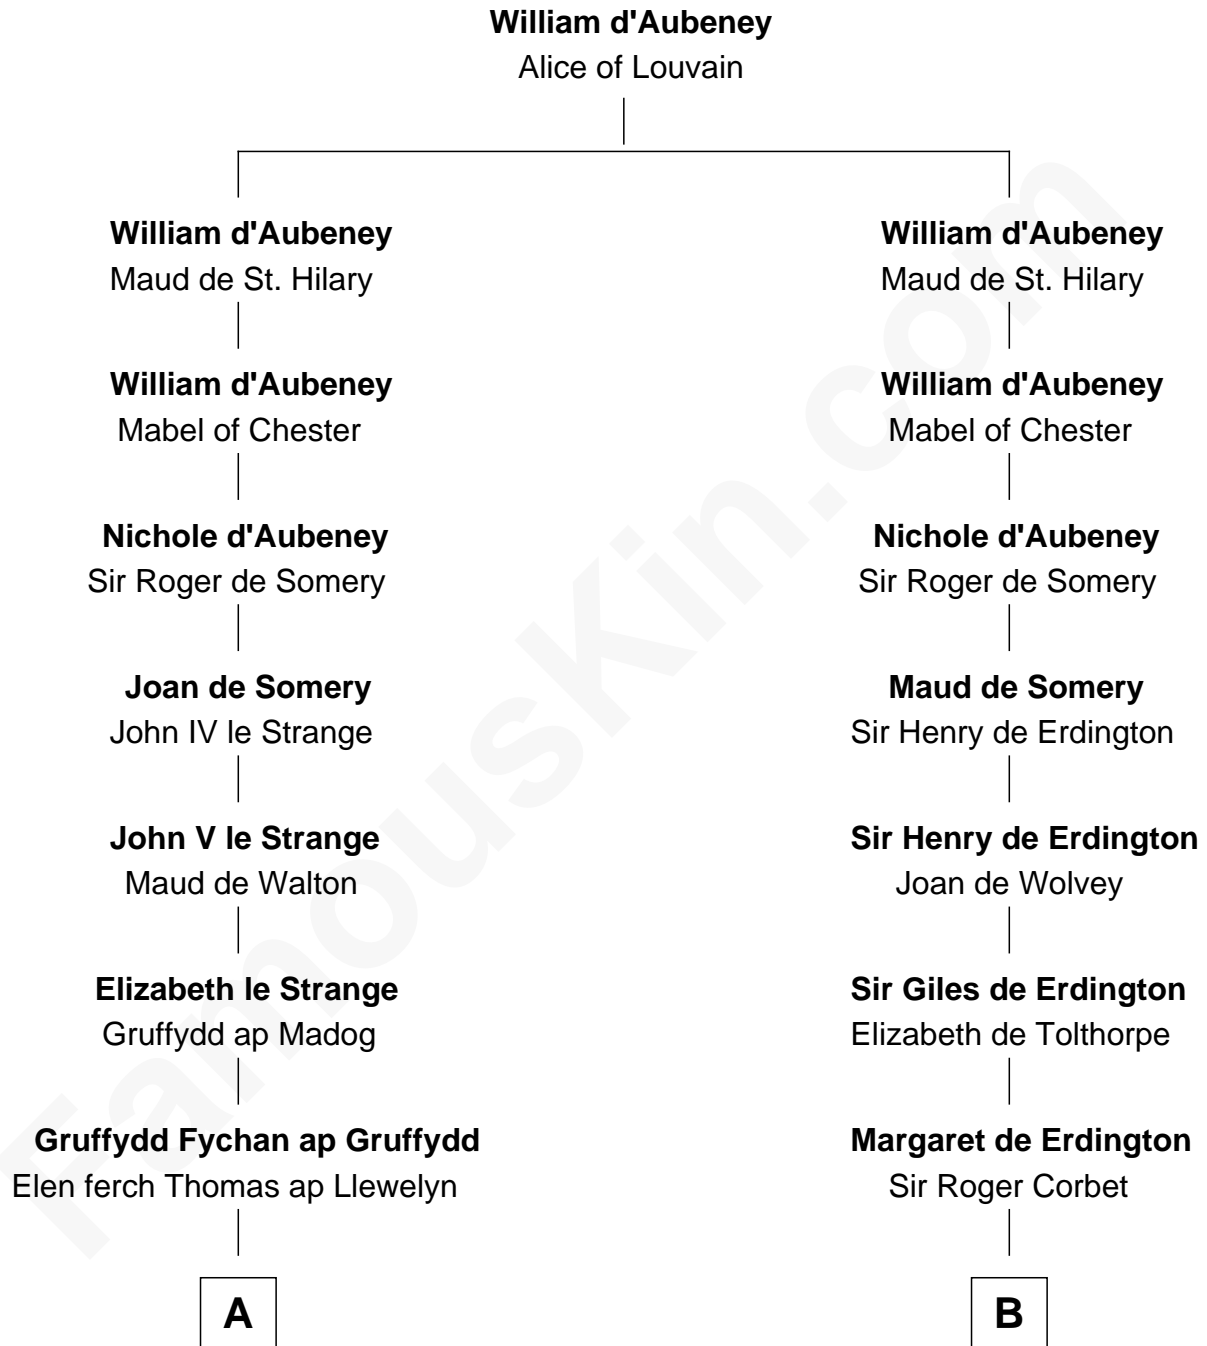

FamousKin.com

Relationship Chart of

Jane (Appleton) Pierce

First Lady of President Franklin Pierce

20th cousin 1 time removed of

C. W. Post

Founder of Post Cereals

C

Isaac Appleton
Elizabeth Sawyer

Francis Appleton
Elizabeth Hubbard

Rev. Jesse Appleton
Elizabeth Means

Jane (Appleton) Pierce
First Lady of Franklin Pierce

D

Elizabeth Abell
John Lathrop

Azel Lathrop
Elizabeth Hyde

Erastus Lathrop
Sarah Bailey

Caroline Cushman Lathrop
Charles Rollin Post

C. W. Post
Founder of Post Cereals