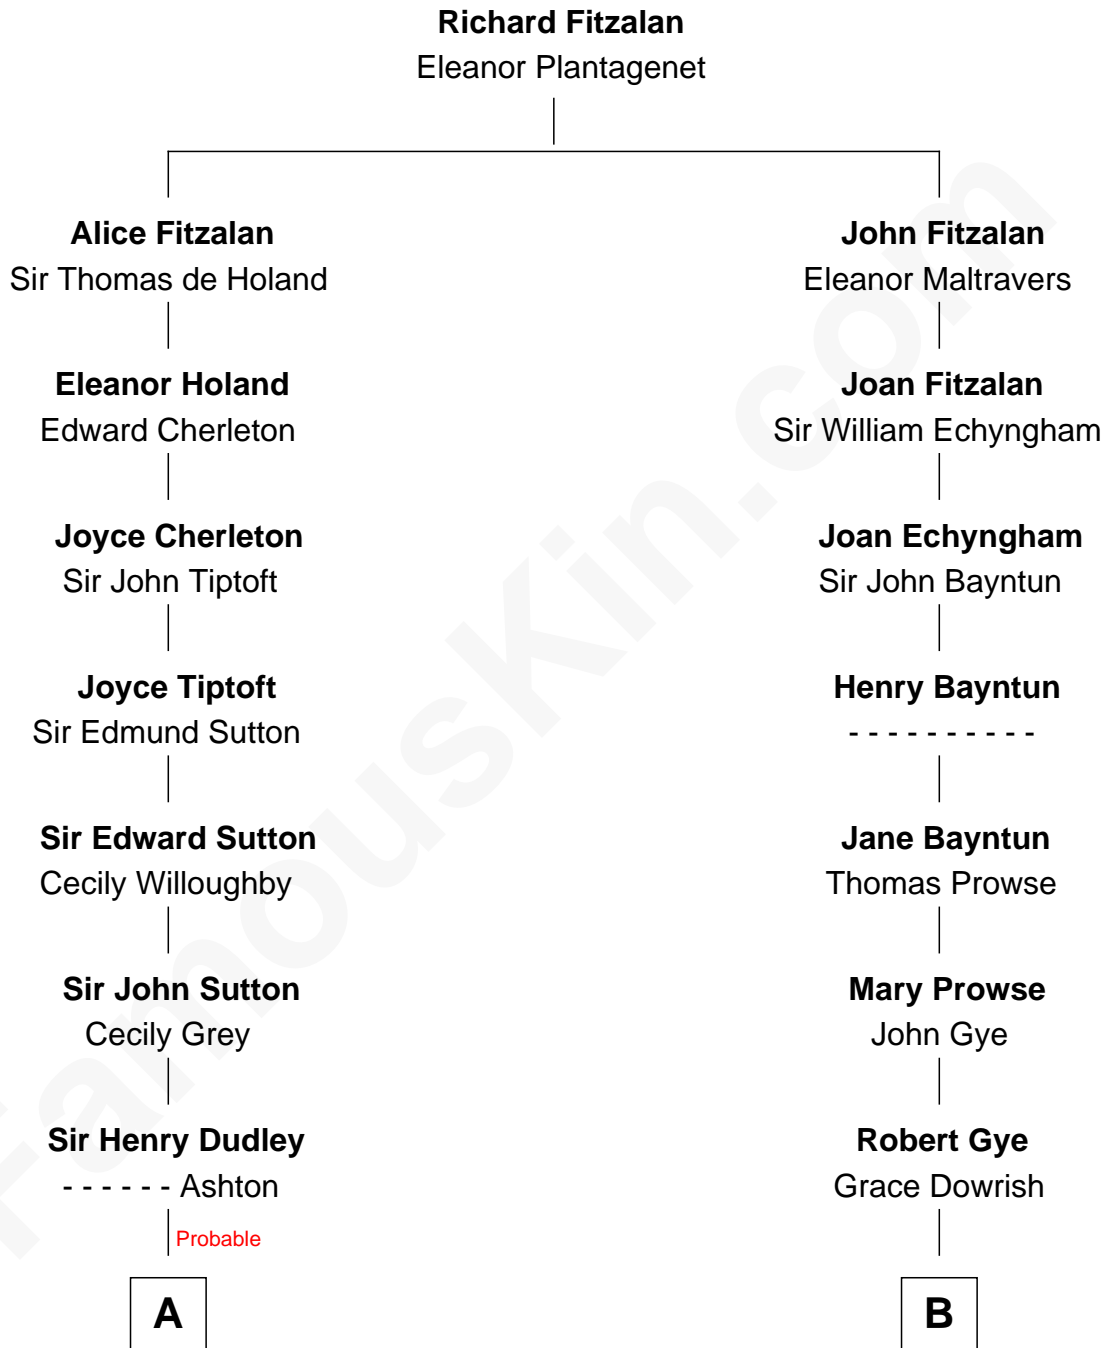

FamousKin.com

Relationship Chart of Jane (Appleton) Pierce

First Lady of President Franklin Pierce

14th cousin 4 times removed of

Pete Seeger

American Folk Singer

C

Charles Louis Seeger
Constance de Clyver Edson

Pete Seeger
American Folk Singer

FamousKin.com