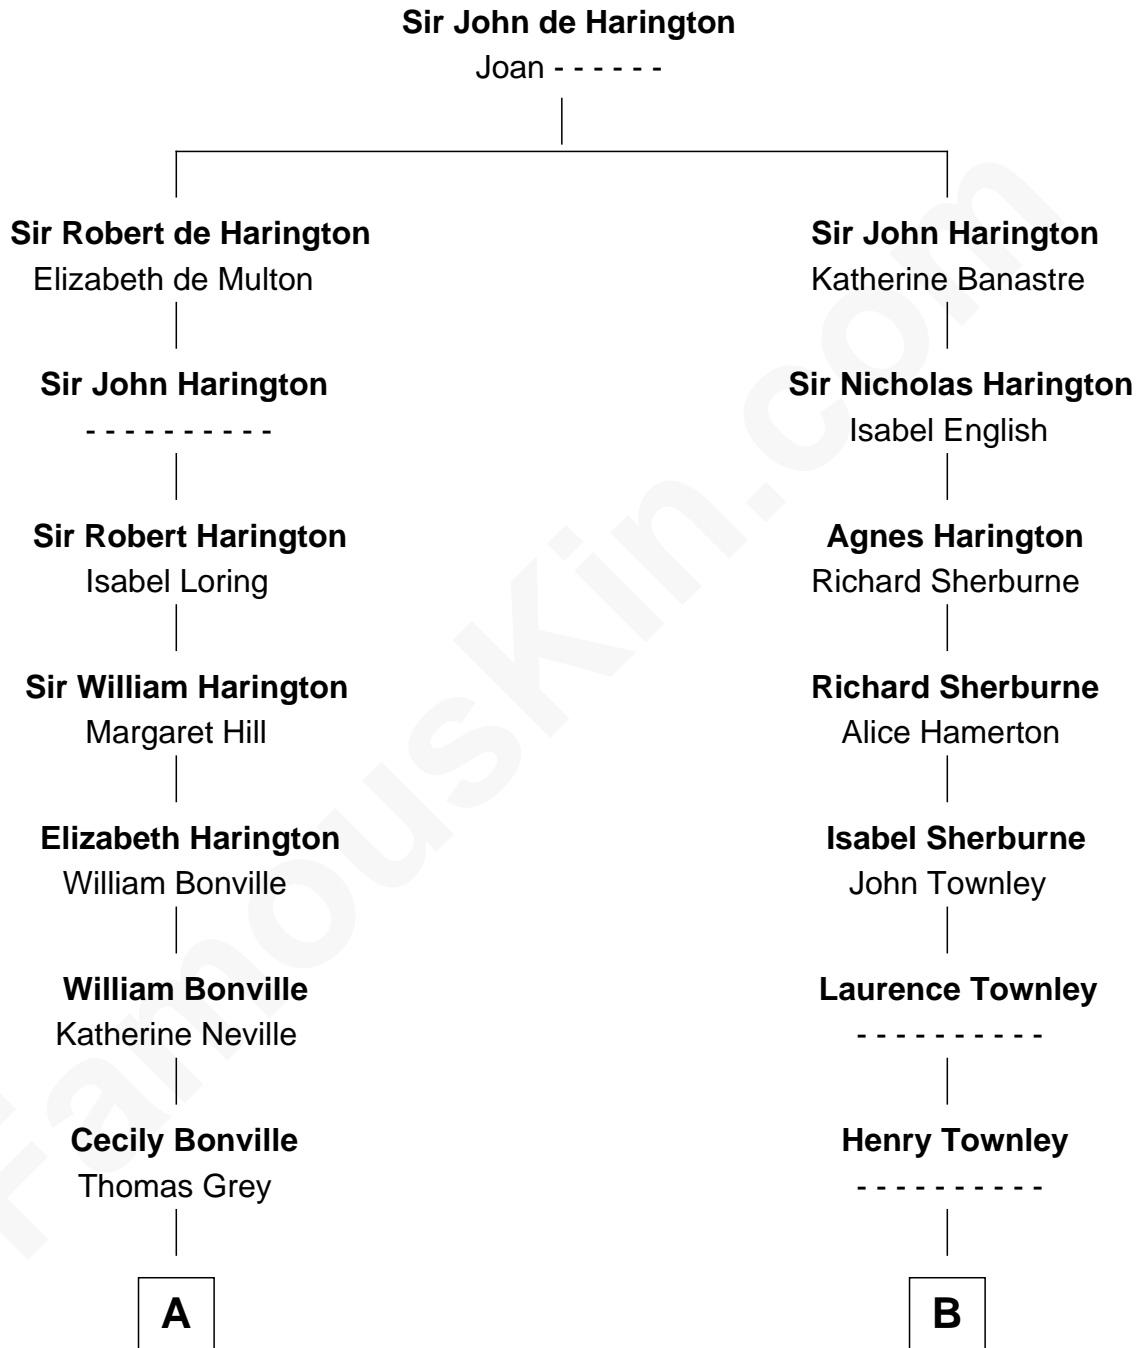

## Relationship Chart of

### Jane (Appleton) Pierce

*First Lady of President Franklin Pierce*

16th cousin 5 times removed of

**Adlai Stevenson III**

*U.S. Senator from Illinois*

**C**

**Mary Peachy Frye**  
Rev. Lewis Warner Green

**Letitia Green**  
Adlai Ewing Stevenson