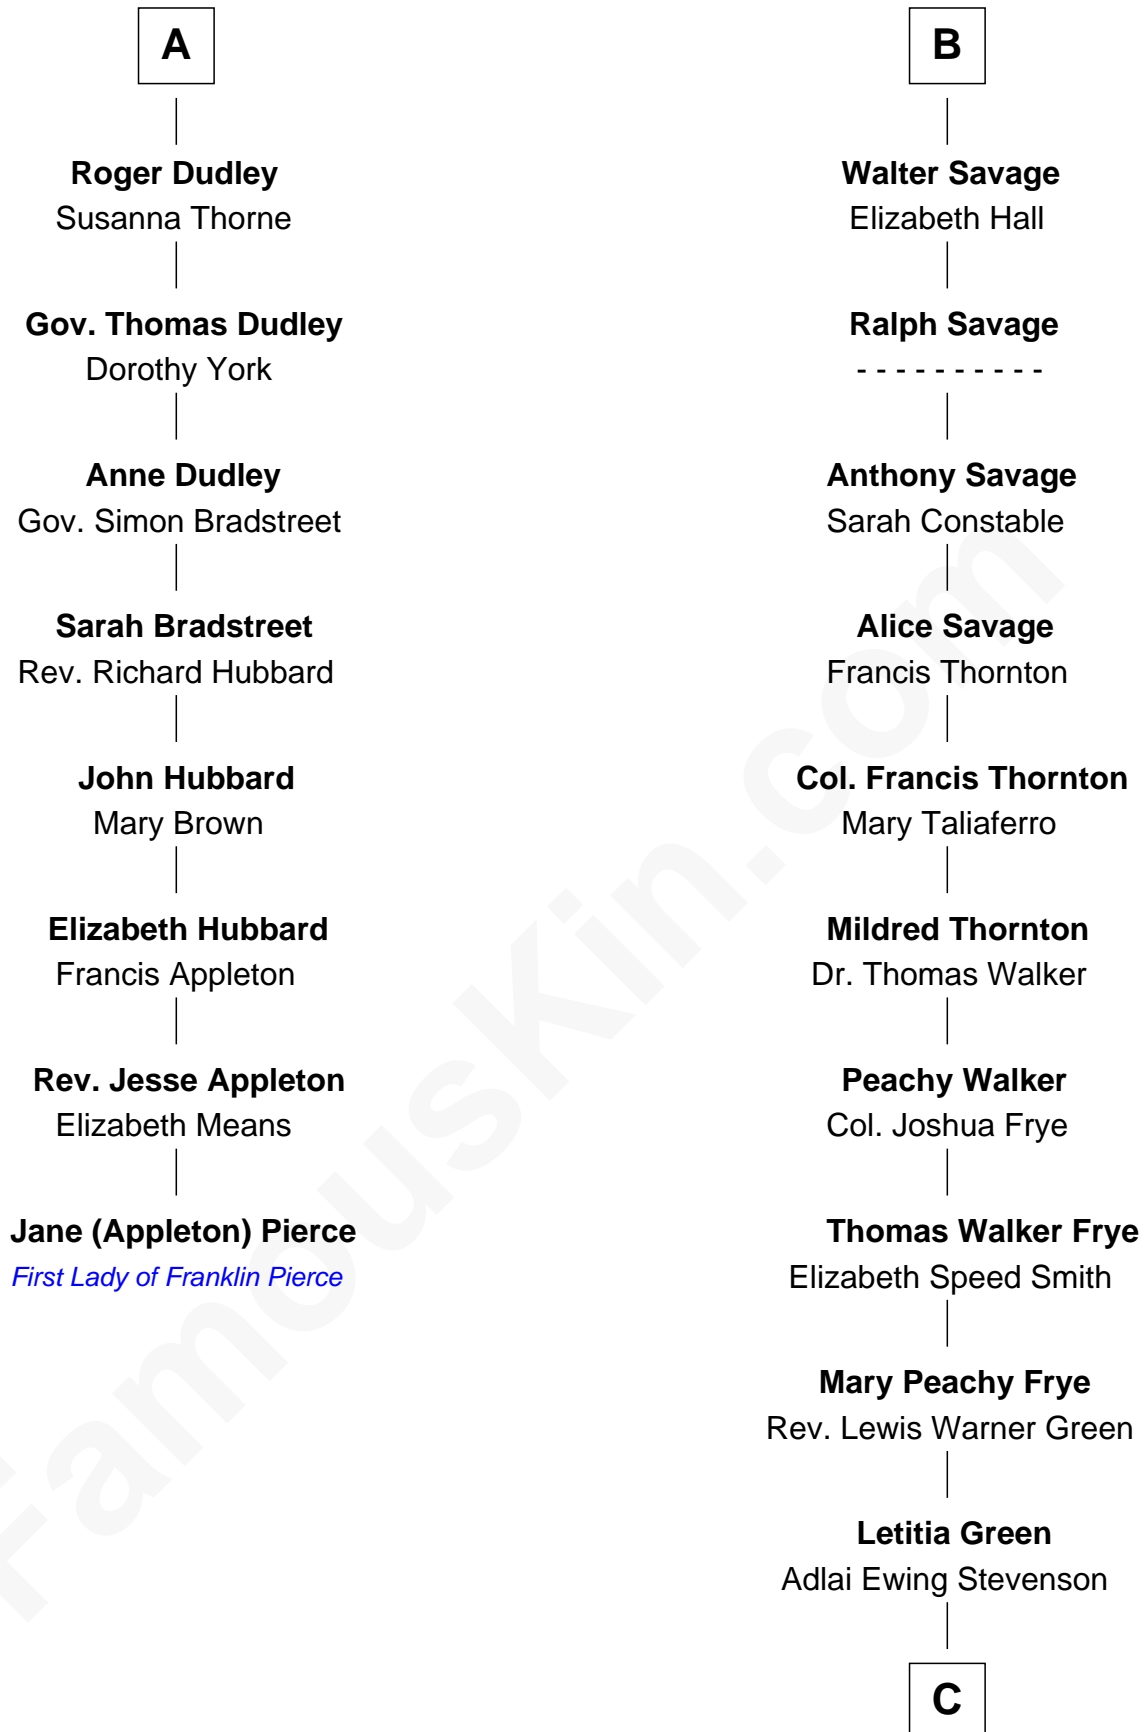

## Relationship Chart of

### Jane (Appleton) Pierce

*First Lady of President Franklin Pierce*

14th cousin 5 times removed of

**Adlai Stevenson III**

*U.S. Senator from Illinois*

**C**

**Lewis Green Stevenson**

Helen Louise Davis

**Adlai Ewing Stevenson**

Ellen Borden

**Adlai Stevenson III**

*U.S. Senator from Illinois*

FamousKin.com