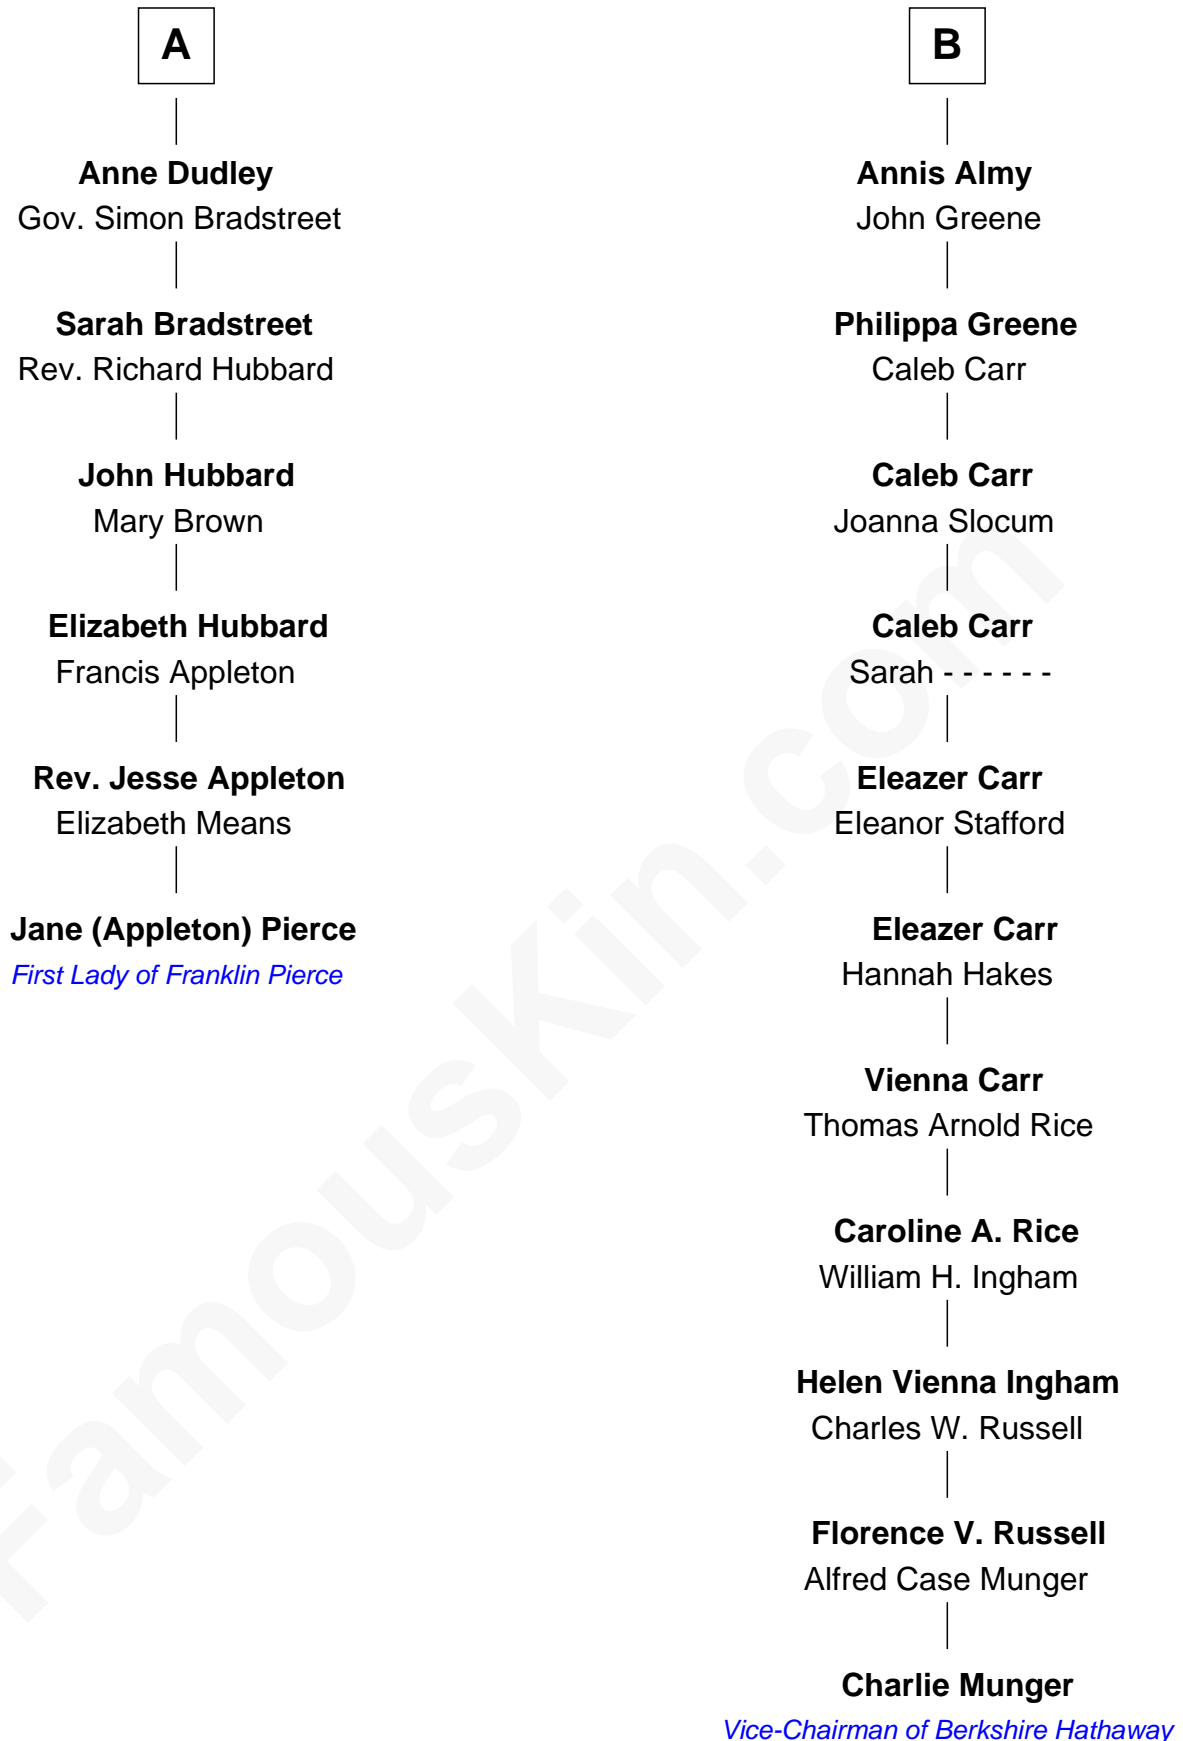

FamousKin.com

Relationship Chart of Jane (Appleton) Pierce

First Lady of President Franklin Pierce

12th cousin 5 times removed of

Charlie Munger

Vice-Chairman of Berkshire Hathaway

Charlie Munger photo by [Nick Webb](#) (CC BY 2.0)