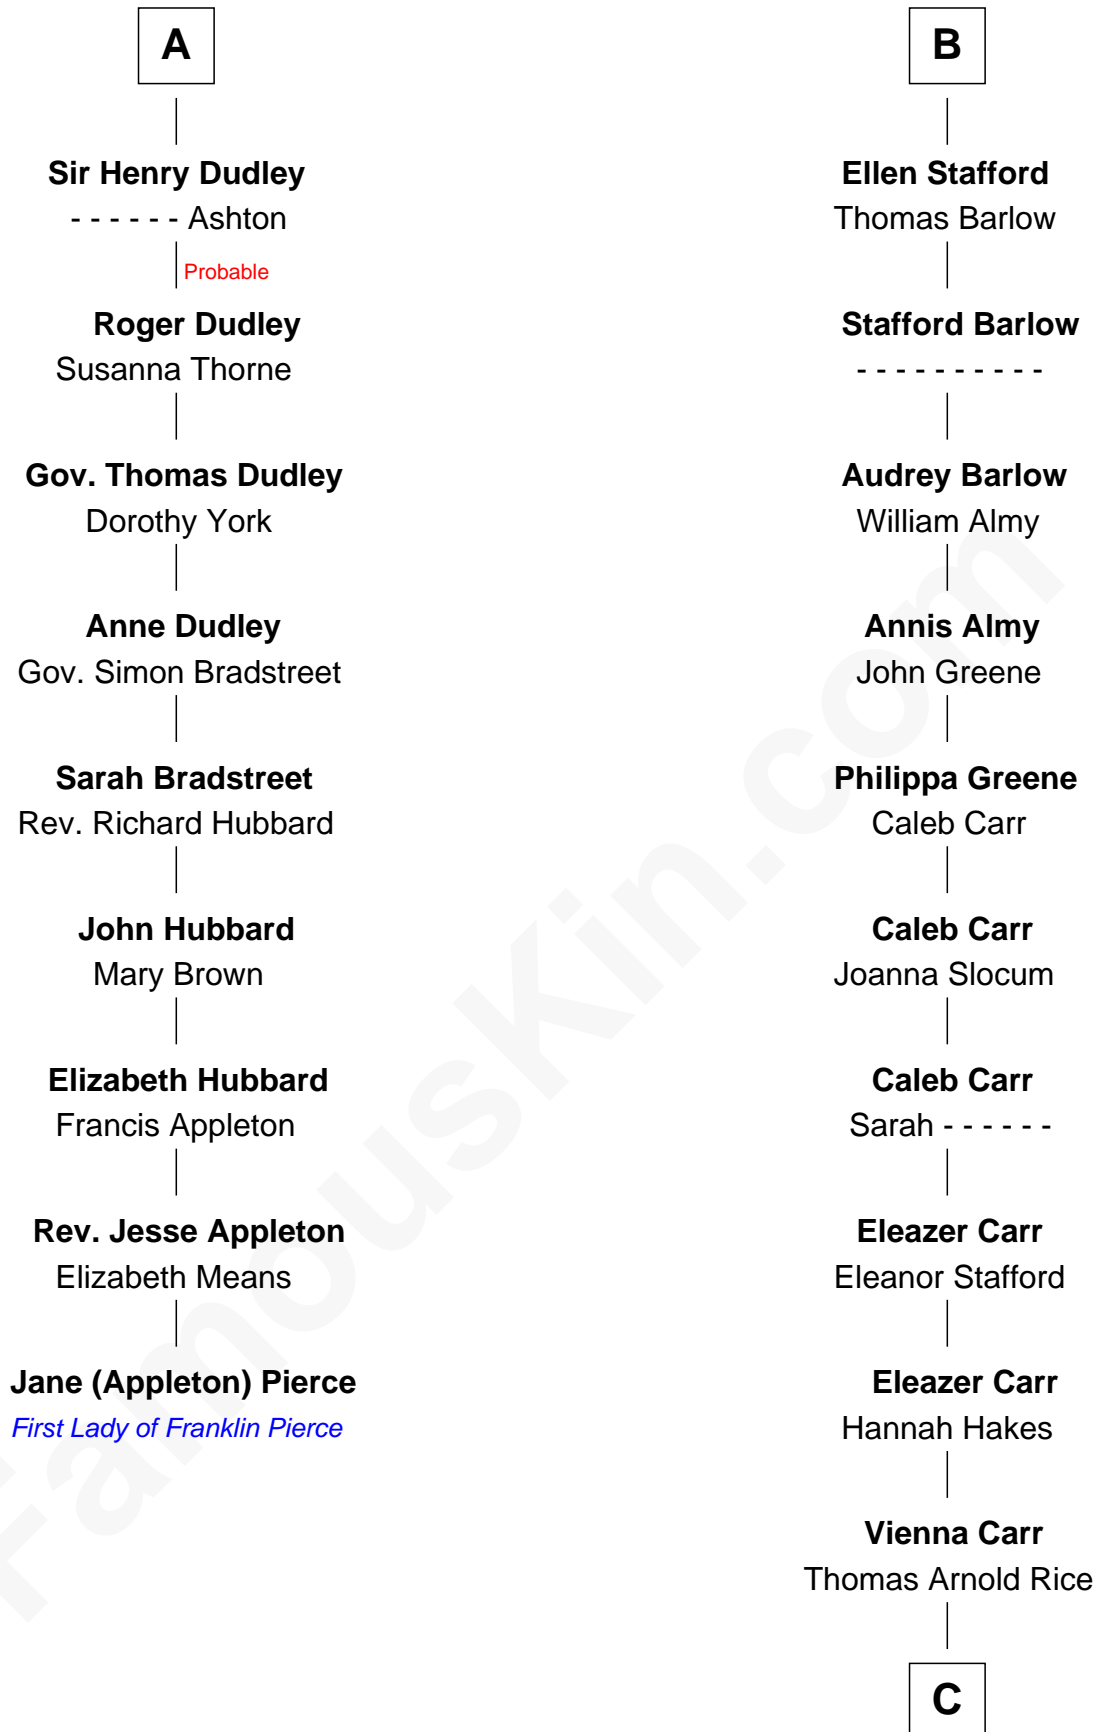

FamousKin.com

Relationship Chart of

Jane (Appleton) Pierce

First Lady of President Franklin Pierce

15th cousin 5 times removed of

Charlie Munger

Vice-Chairman of Berkshire Hathaway

C

Caroline A. Rice
William H. Ingham

Helen Vienna Ingham
Charles W. Russell

Florence V. Russell
Alfred Case Munger

Charlie Munger
Vice-Chairman of Berkshire Hathaway