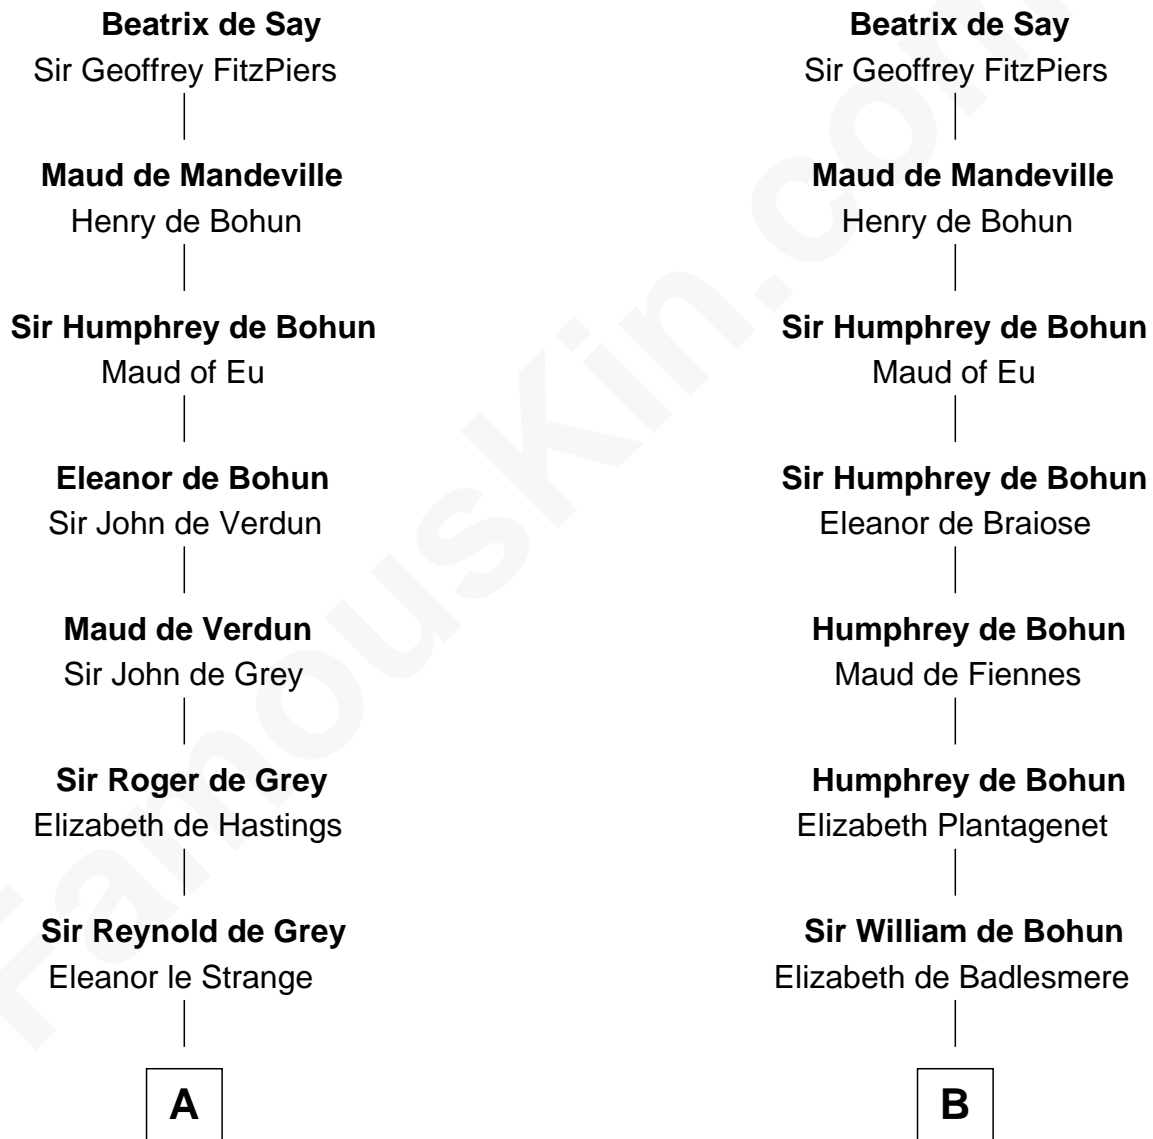

FamousKin.com

Relationship Chart of

Jane (Appleton) Pierce

First Lady of President Franklin Pierce

20th cousin 1 time removed of

Henry Lee III

9th Governor of Virginia

William de Say