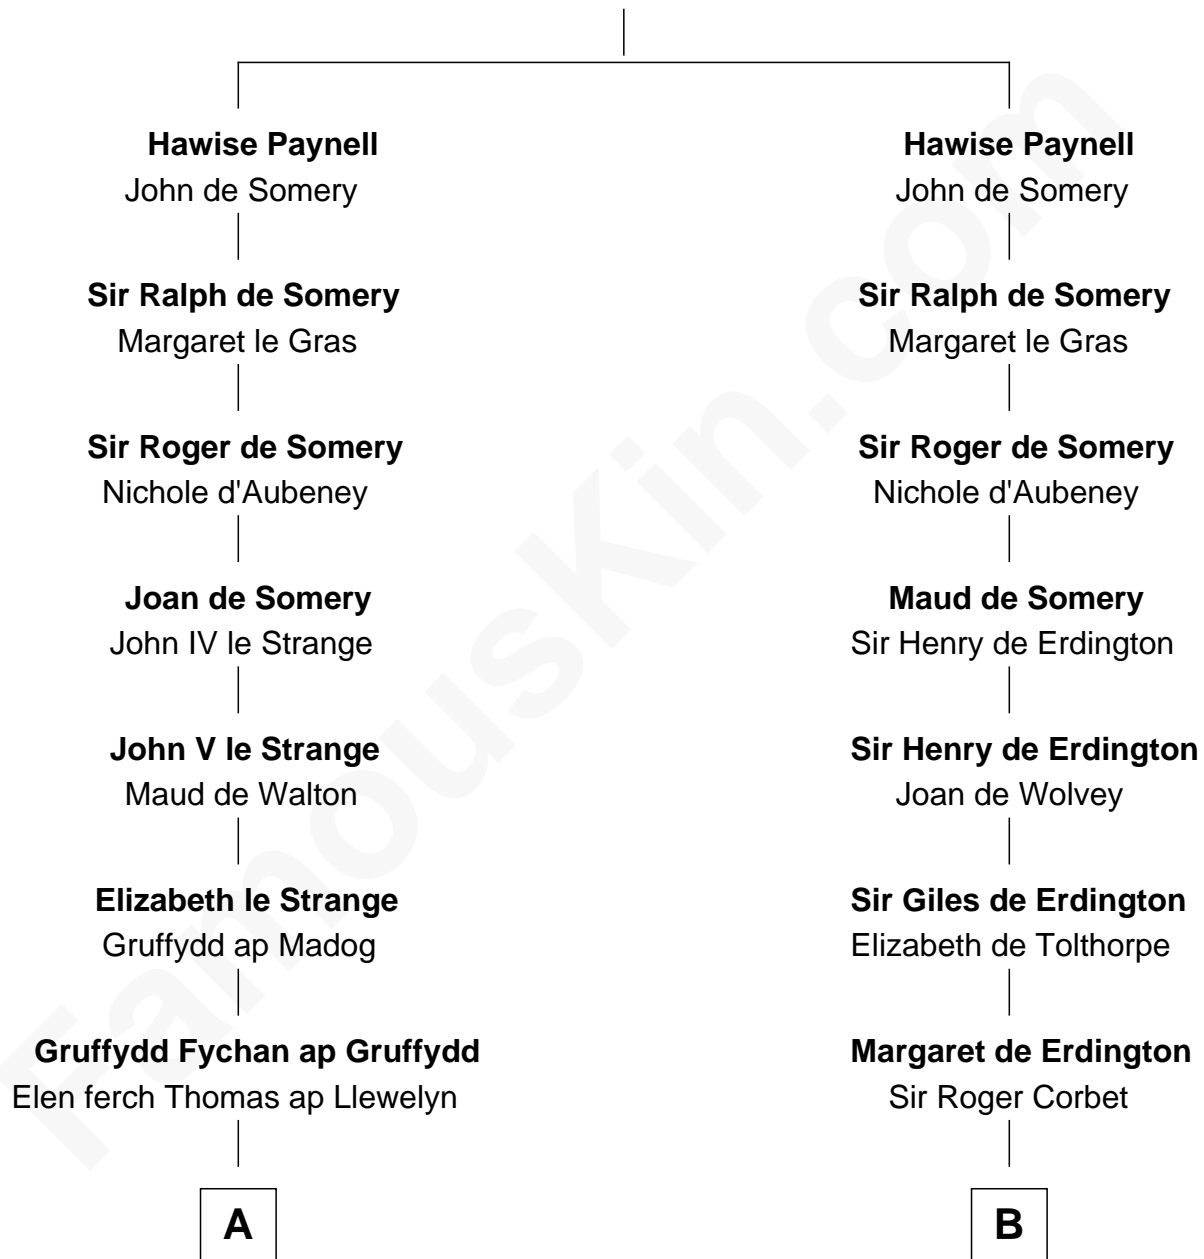

FamousKin.com

Relationship Chart of

Jane (Appleton) Pierce

First Lady of President Franklin Pierce

20th cousin of

Henry Lee III

9th Governor of Virginia

Ralph Paynell

C

Isaac Appleton
Elizabeth Sawyer

Francis Appleton
Elizabeth Hubbard

Rev. Jesse Appleton
Elizabeth Means

Jane (Appleton) Pierce
First Lady of Franklin Pierce

D

Laetitia Corbin
Richard Lee

Henry Lee
Mary Bland

Col. Henry Lee
Lucy Grymes

Henry Lee III
Light-Horse Harry