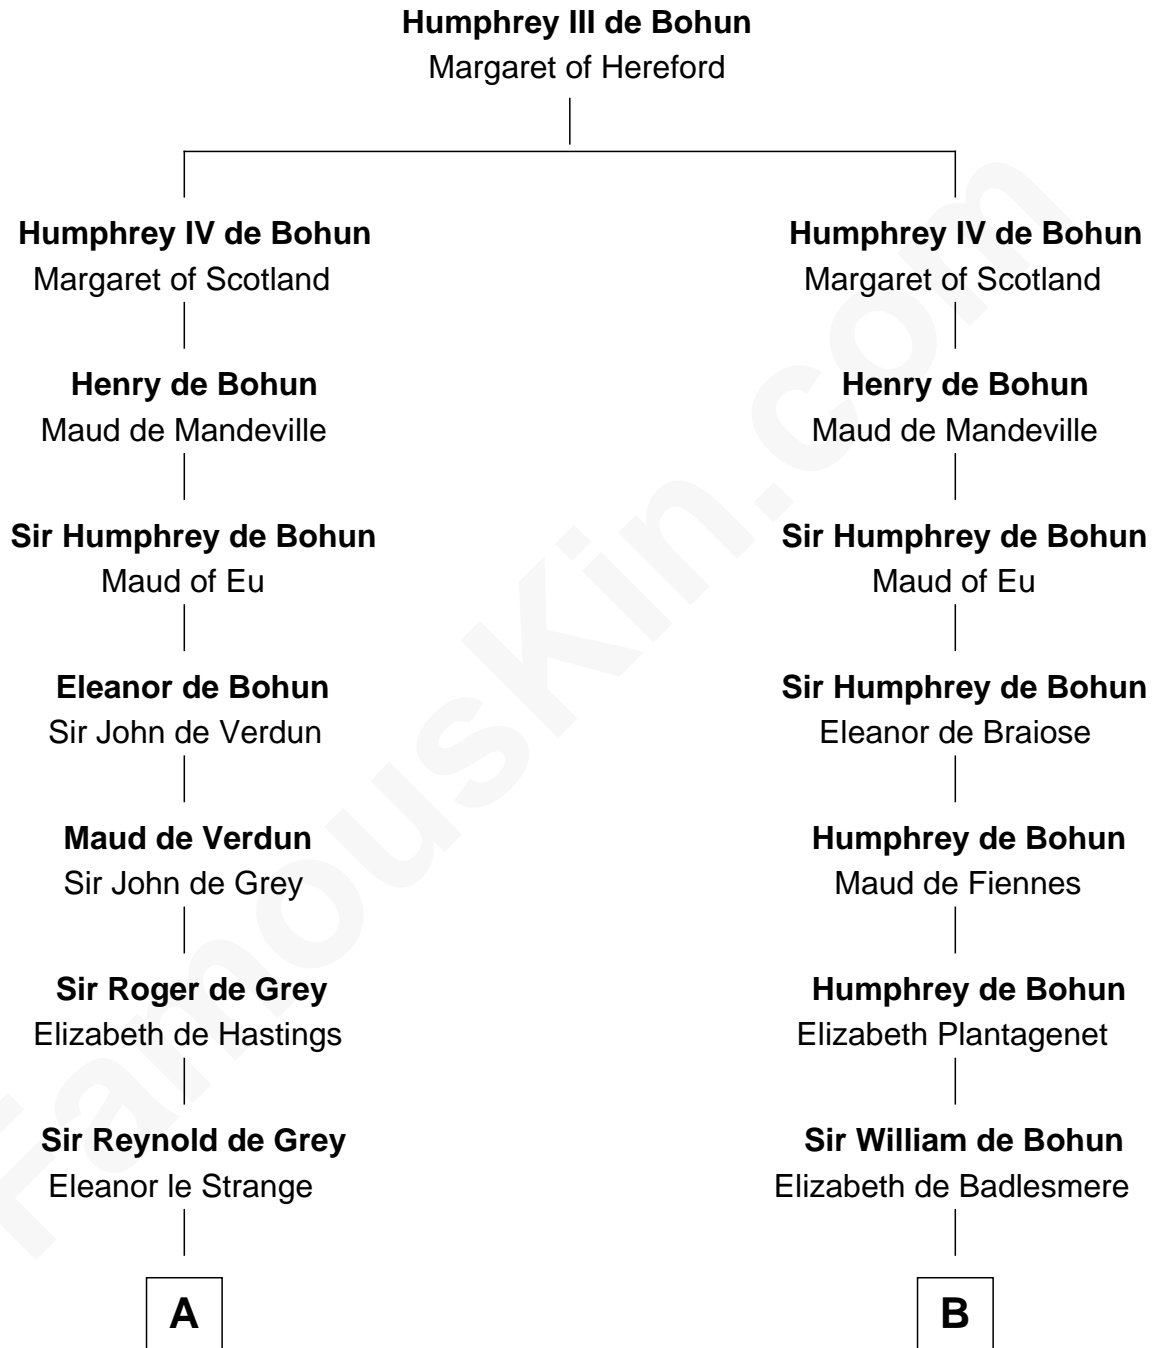

FamousKin.com

Relationship Chart of

Jane (Appleton) Pierce

First Lady of President Franklin Pierce

21st cousin of

General Robert E. Lee

Confederate Army - U.S. Civil War