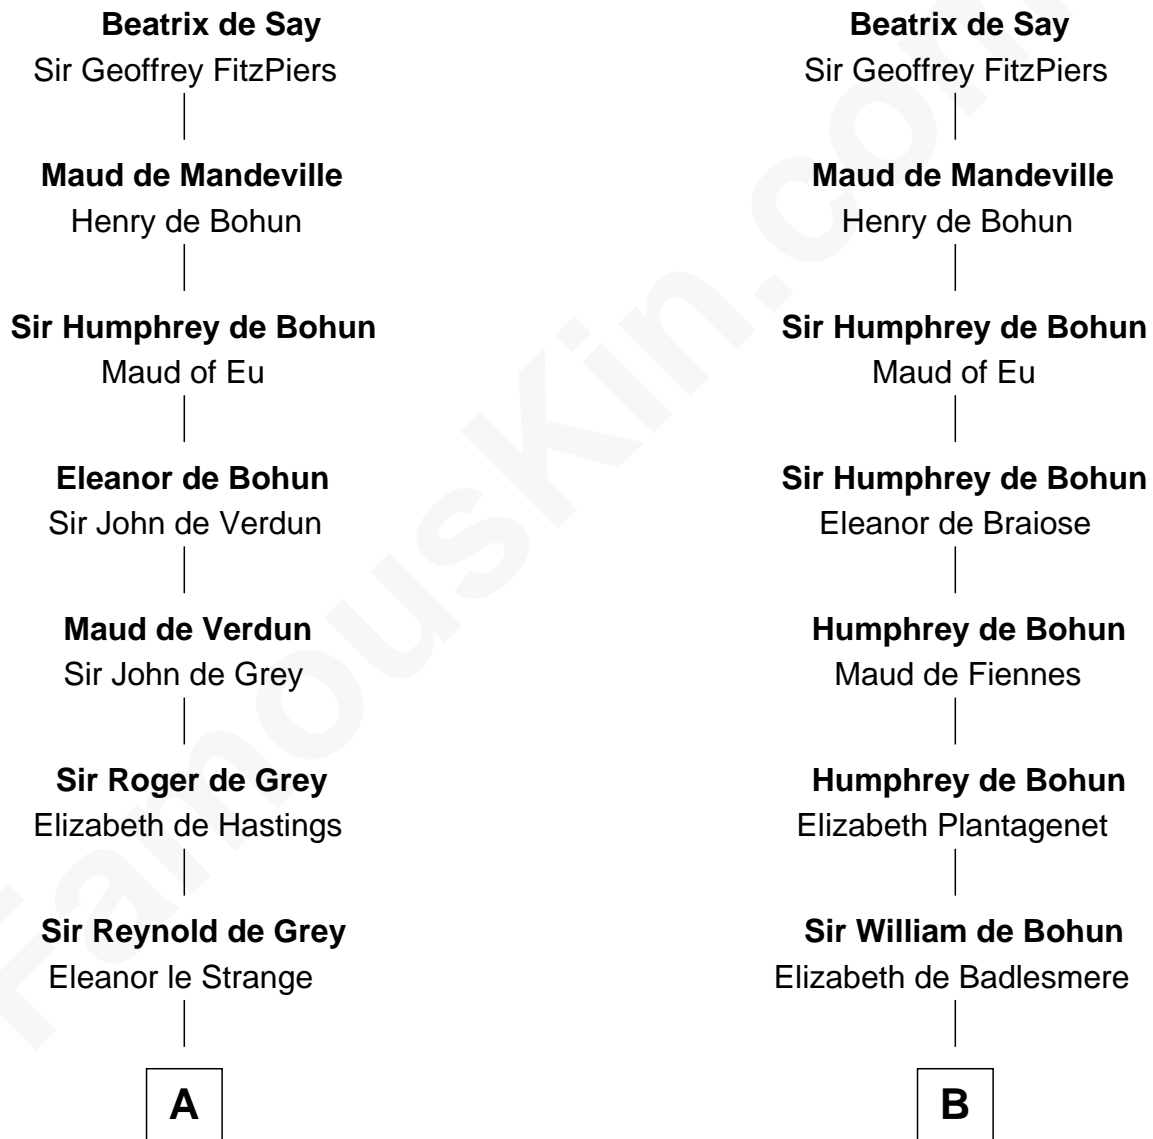

FamousKin.com

Relationship Chart of

Jane (Appleton) Pierce

First Lady of President Franklin Pierce

21st cousin of

General Robert E. Lee

Confederate Army - U.S. Civil War

William de Say