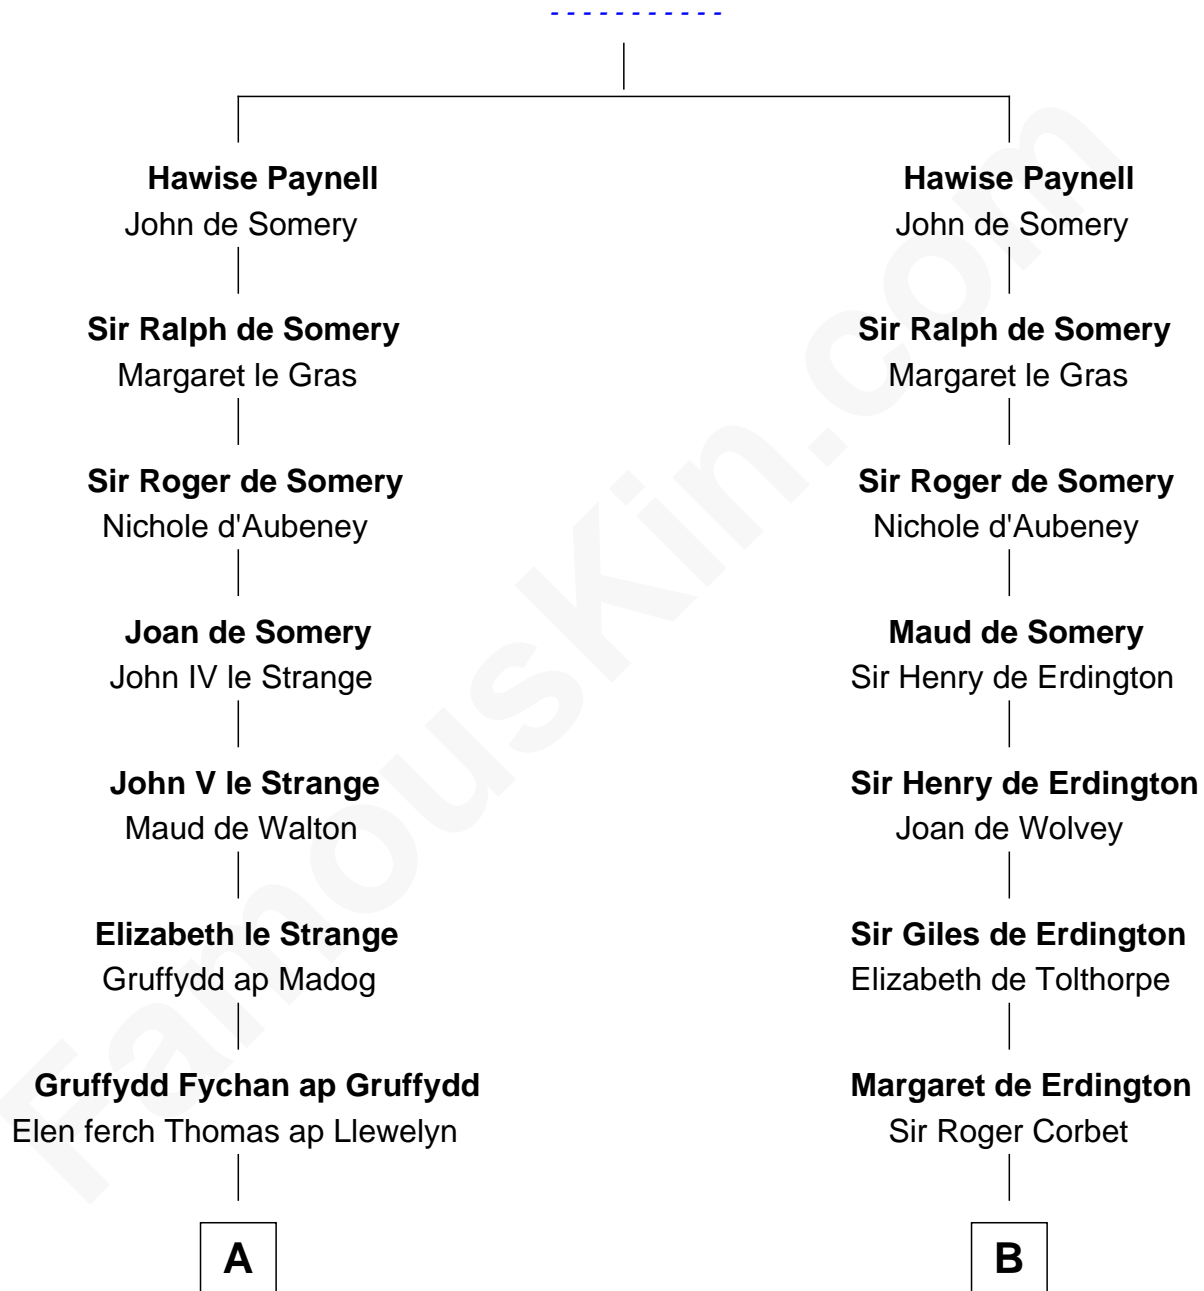

## Relationship Chart of

### Jane (Appleton) Pierce

*First Lady of President Franklin Pierce*

20th cousin 1 time removed of

### General Robert E. Lee

*Confederate Army - U.S. Civil War*

Ralph Paynell

**C**

**Isaac Appleton**  
Elizabeth Sawyer

**Francis Appleton**  
Elizabeth Hubbard

**Rev. Jesse Appleton**  
Elizabeth Means

**Jane (Appleton) Pierce**  
*First Lady of Franklin Pierce*