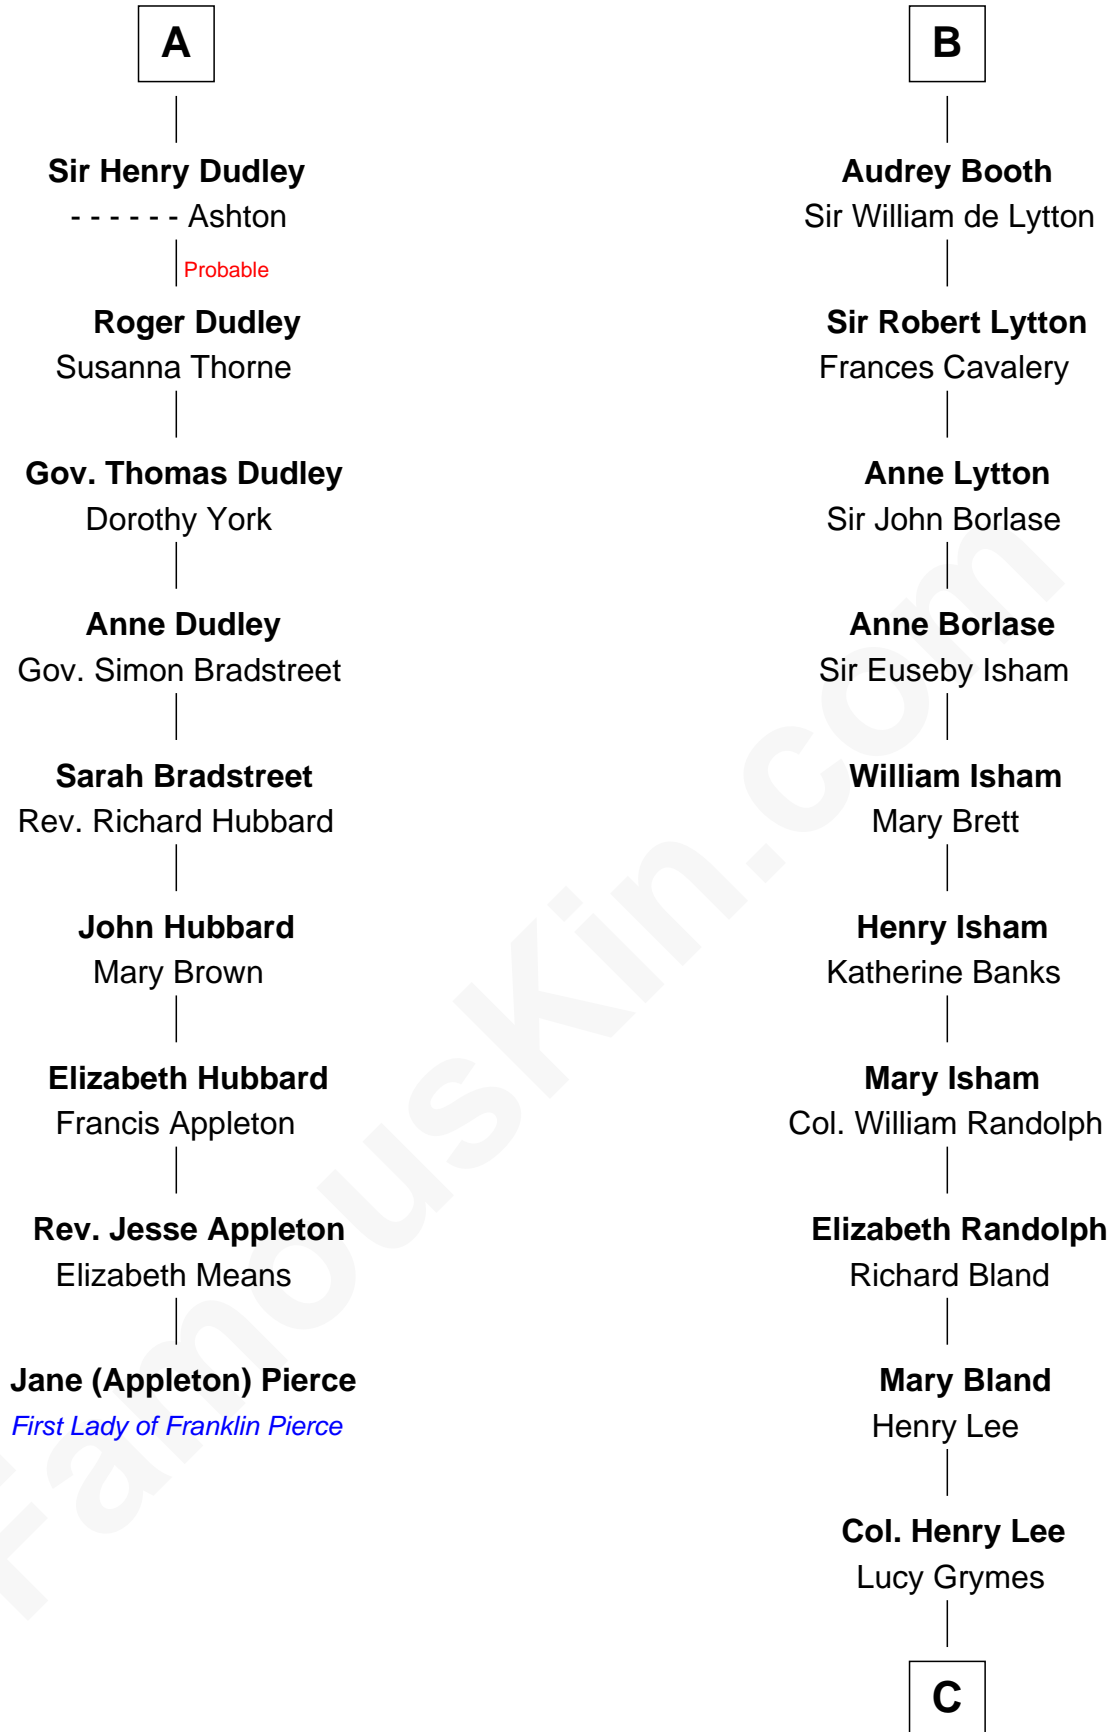

FamousKin.com

Relationship Chart of

Jane (Appleton) Pierce

First Lady of President Franklin Pierce

15th cousin 3 times removed of

General Robert E. Lee

Confederate Army - U.S. Civil War

C

Maj. Gen. Henry Lee

Anne Hill Carter

General Robert E. Lee

Confederate Army - U.S. Civil War

FamousKin.com