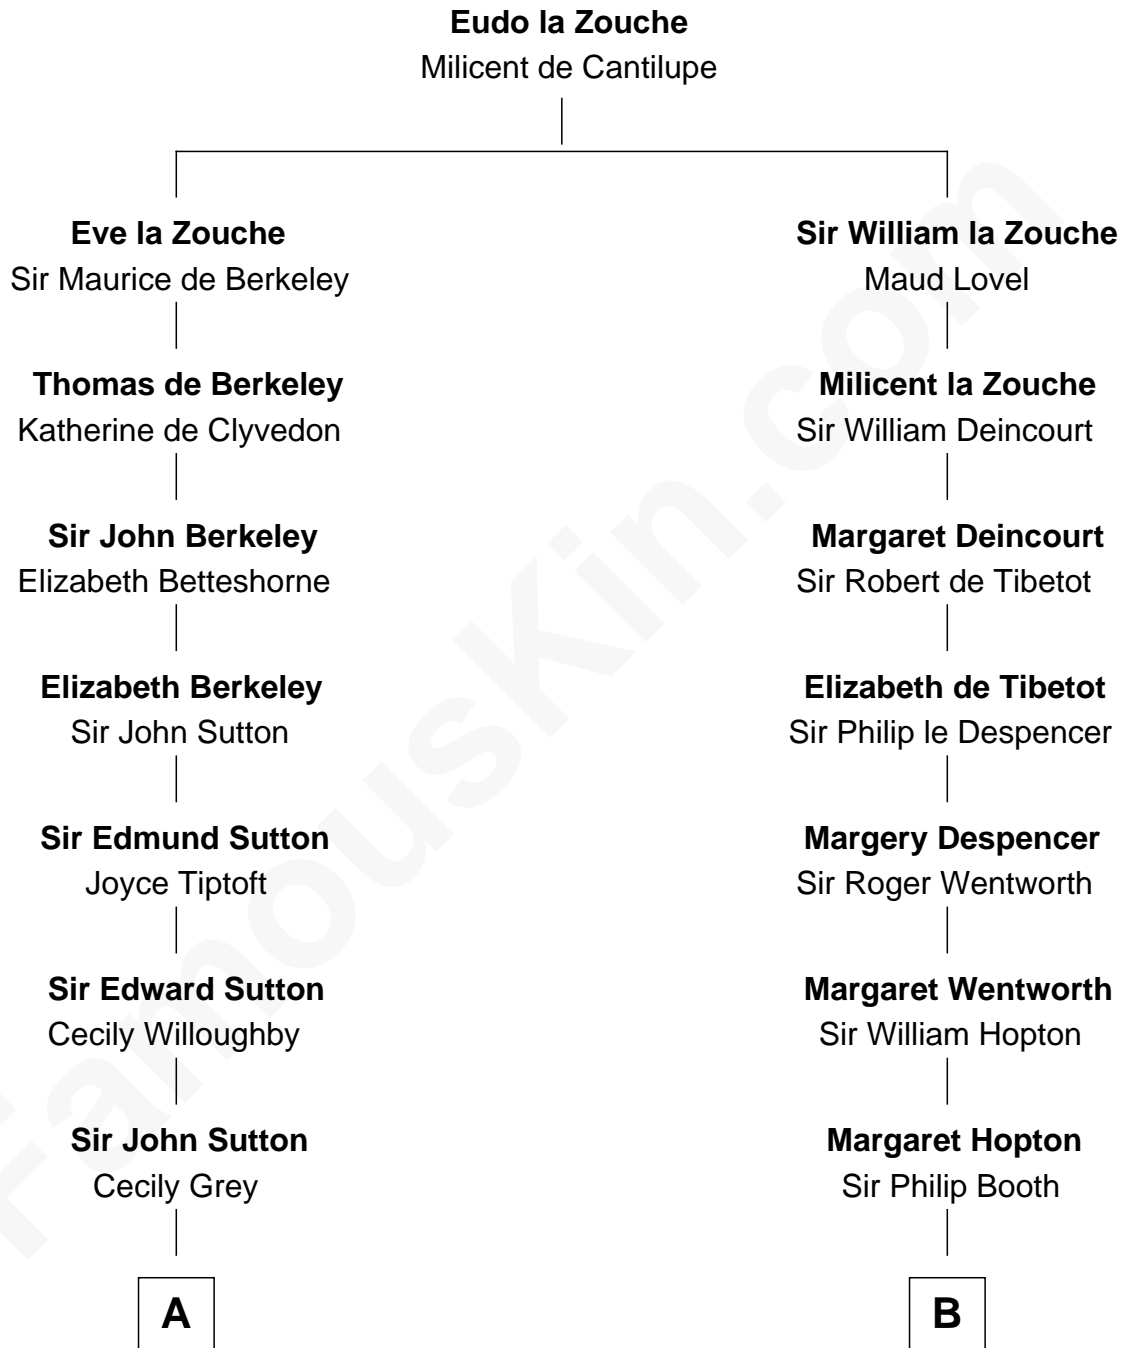

FamousKin.com

Relationship Chart of

Jane (Appleton) Pierce

First Lady of President Franklin Pierce

15th cousin 3 times removed of

General Robert E. Lee

Confederate Army - U.S. Civil War

C

Maj. Gen. Henry Lee

Anne Hill Carter

General Robert E. Lee

Confederate Army - U.S. Civil War

FamousKin.com