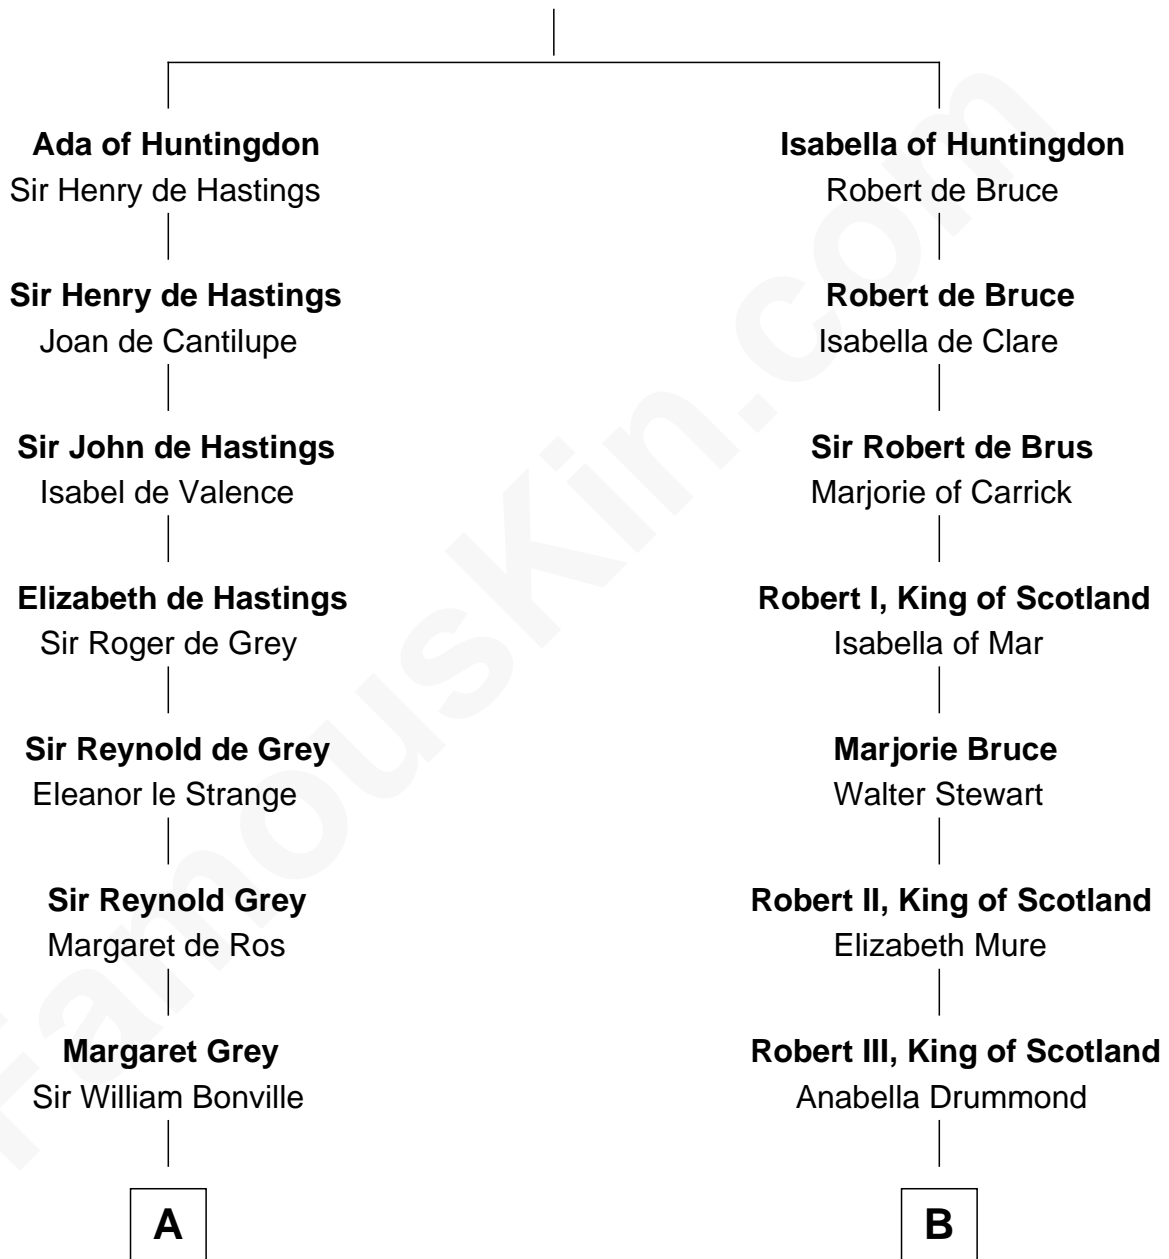

FamousKin.com

Relationship Chart of

Jane (Appleton) Pierce

First Lady of President Franklin Pierce

19th cousin 1 time removed of

General Robert E. Lee

Confederate Army - U.S. Civil War

David of Huntingdon

Maud of Chester

C

Elizabeth Hubbard

Francis Appleton

Rev. Jesse Appleton

Elizabeth Means

Jane (Appleton) Pierce

First Lady of Franklin Pierce

D

Anne Catherine Spotswood

Col. Bernard Moore

Anne Butler Moore

Charles Carter

Anne Hill Carter

Maj. Gen. Henry Lee

General Robert E. Lee