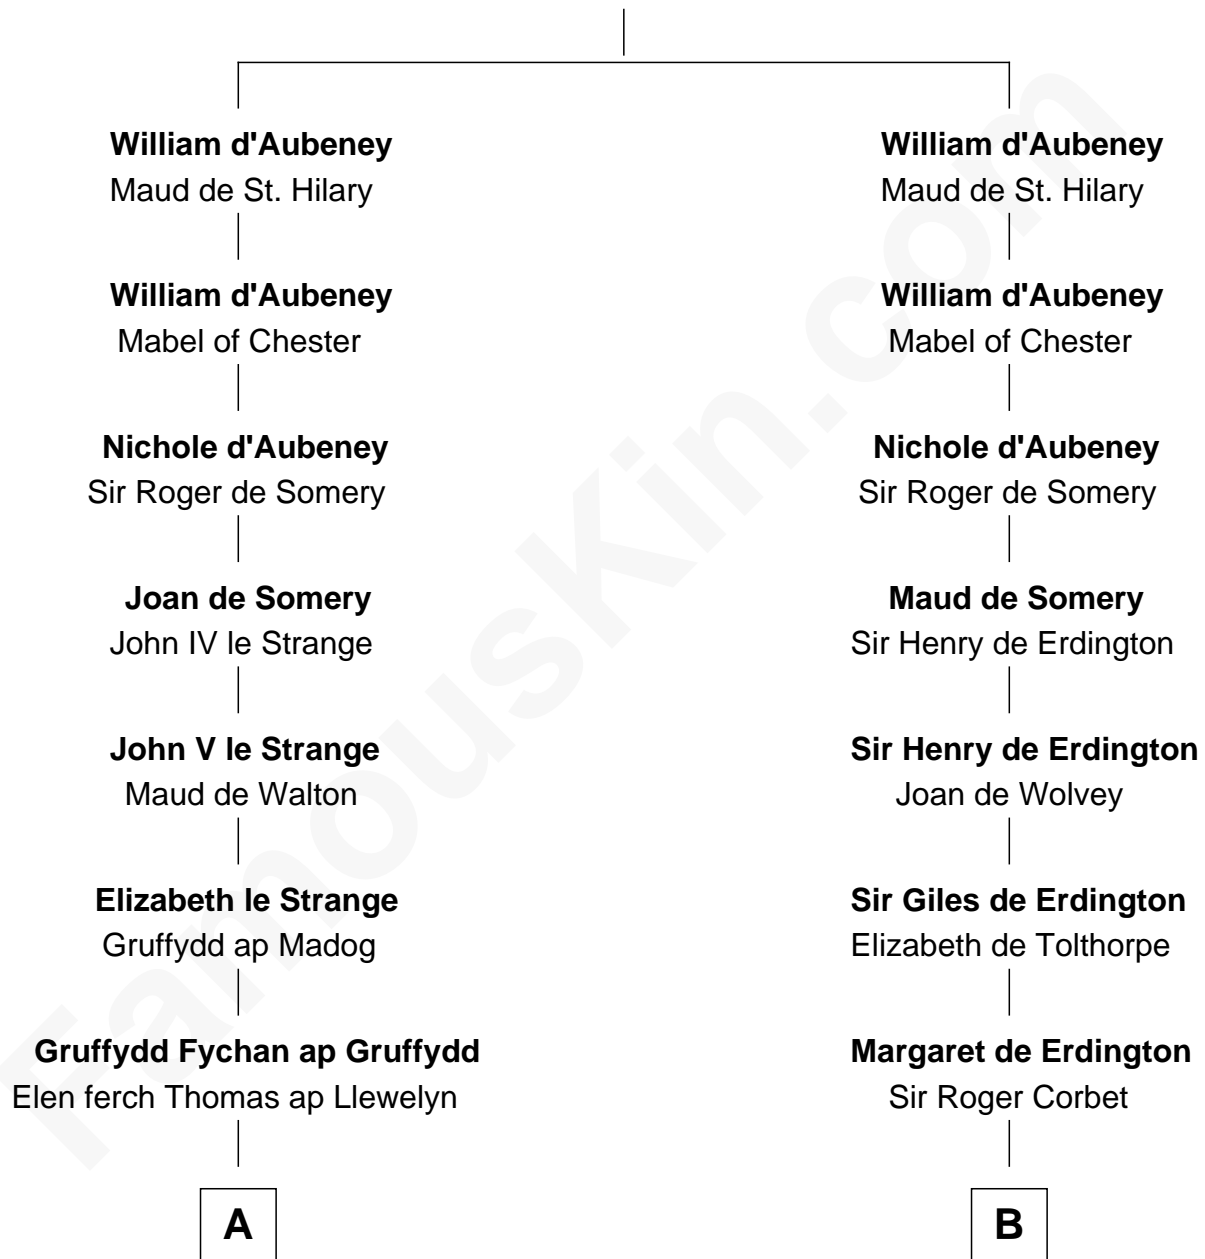

FamousKin.com

Relationship Chart of

Jane (Appleton) Pierce

First Lady of President Franklin Pierce

20th cousin 1 time removed of

General Robert E. Lee

Confederate Army - U.S. Civil War

William d'Aubenev

Alice of Louvain

C

Isaac Appleton
Elizabeth Sawyer

Francis Appleton
Elizabeth Hubbard

Rev. Jesse Appleton
Elizabeth Means

Jane (Appleton) Pierce
First Lady of Franklin Pierce

D

Laetitia Corbin
Richard Lee