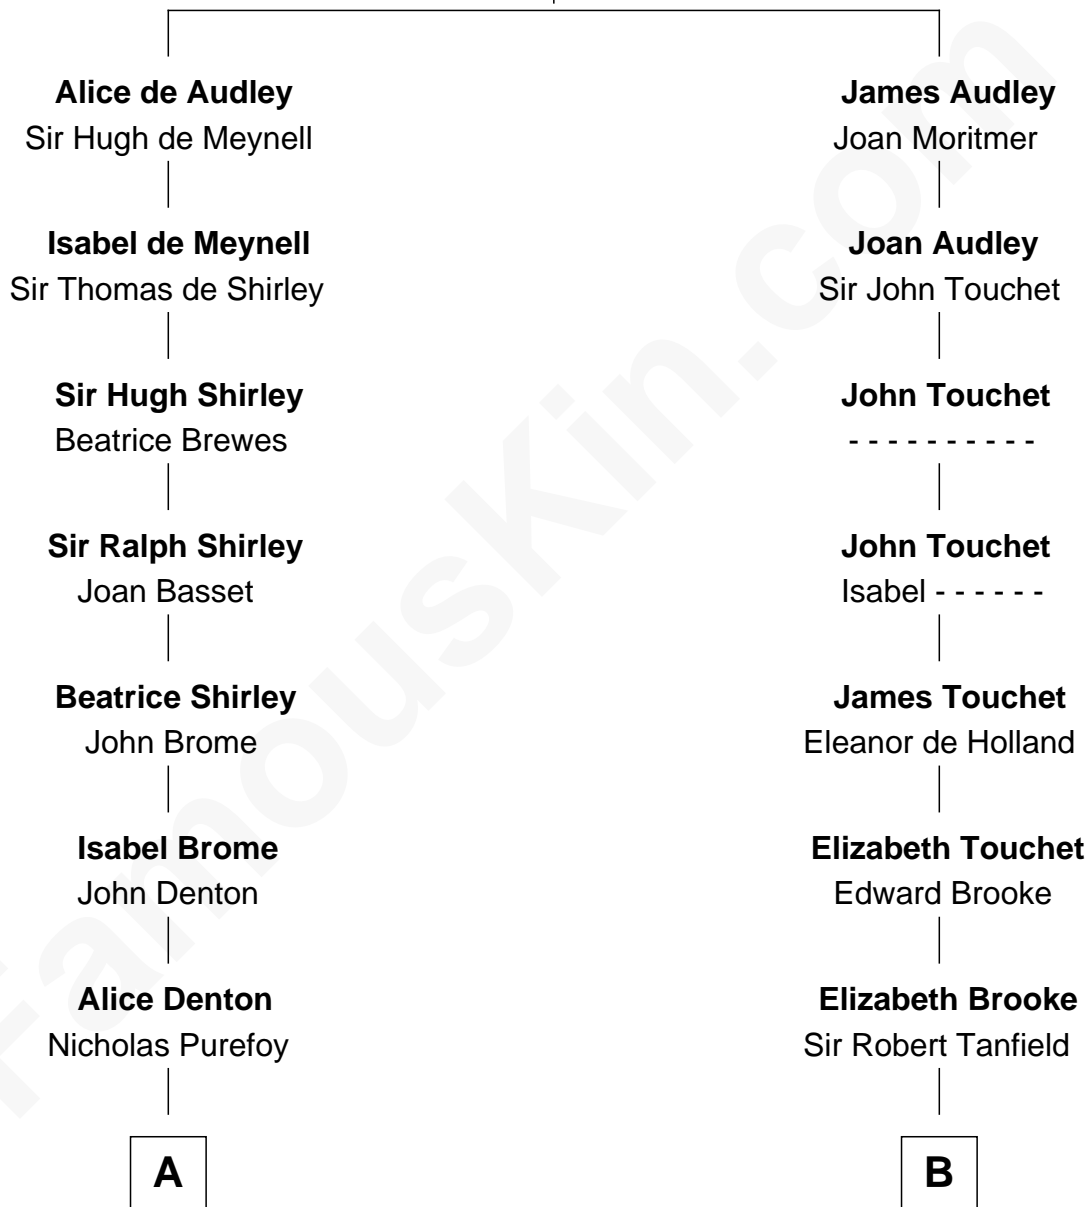

FamousKin.com

Relationship Chart of

Jane (Appleton) Pierce

First Lady of President Franklin Pierce

16th cousin 3 times removed of

General Robert E. Lee

Confederate Army - U.S. Civil War

Sir Nicholas Audley

Joan Martin

C

Col. Henry Lee

Lucy Grymes

Maj. Gen. Henry Lee

Anne Hill Carter

General Robert E. Lee

Confederate Army - U.S. Civil War