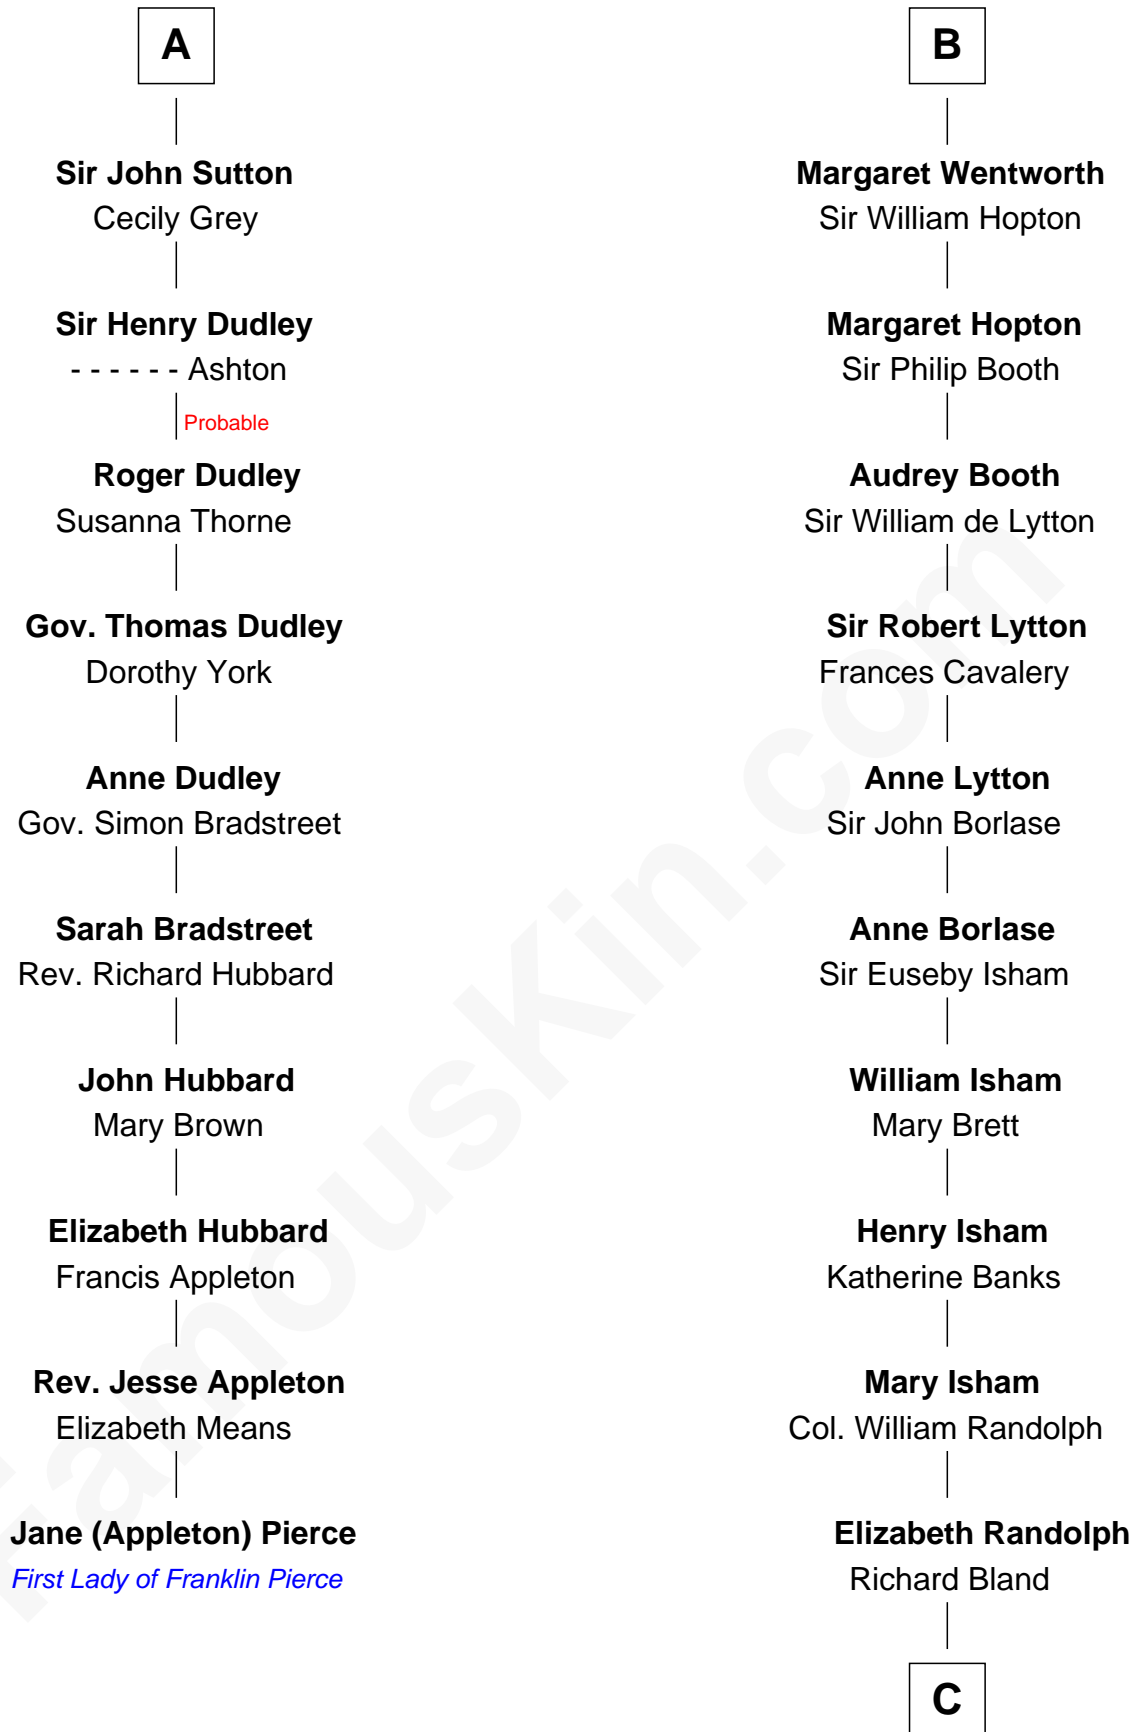

FamousKin.com

Relationship Chart of

Jane (Appleton) Pierce

First Lady of President Franklin Pierce

16th cousin 4 times removed of

General Robert E. Lee

Confederate Army - U.S. Civil War

C

—
Mary Bland

Henry Lee
—

Col. Henry Lee

Lucy Grymes
—

Maj. Gen. Henry Lee

Anne Hill Carter
—

General Robert E. Lee

Confederate Army - U.S. Civil War