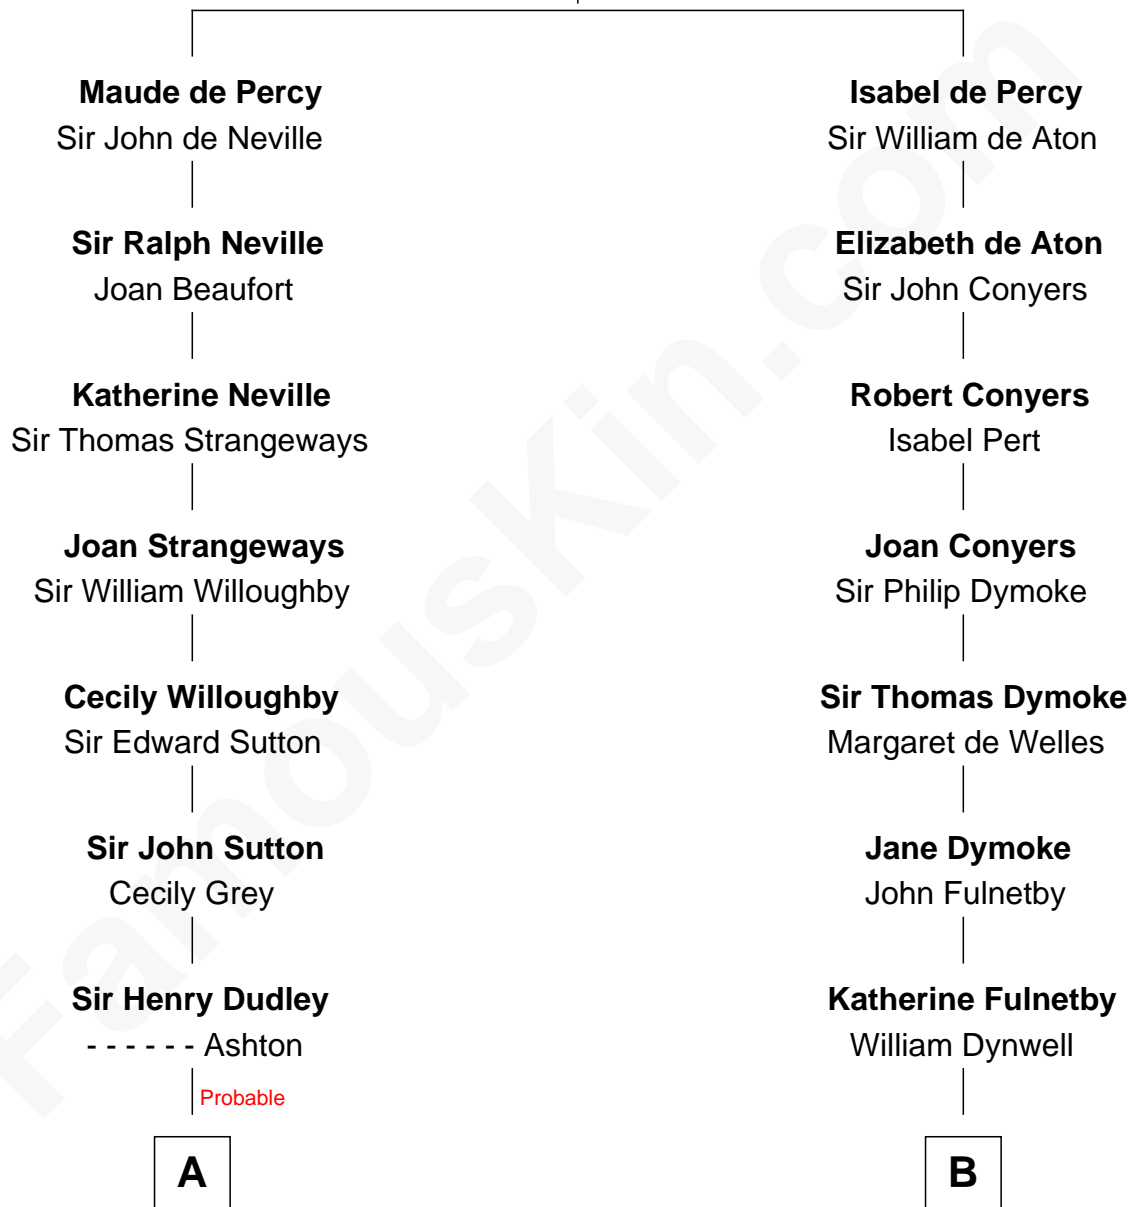

FamousKin.com

Relationship Chart of

Jane (Appleton) Pierce

First Lady of President Franklin Pierce

14th cousin 7 times removed of

Linda Hamilton

TV and Movie Actress

Sir Henry de Percy

Idoine de Clifford

C

Stephen P. Holt
Aurelia Morgan Grimes

Taylor Holt
Frances Kyle

Dr. Richard Huckstep Holt
Mildred Alberta Derby

Barbara Kyle Holt
Dr. Carroll Stanford Hamilton

Linda Hamilton
TV and Movie Actress