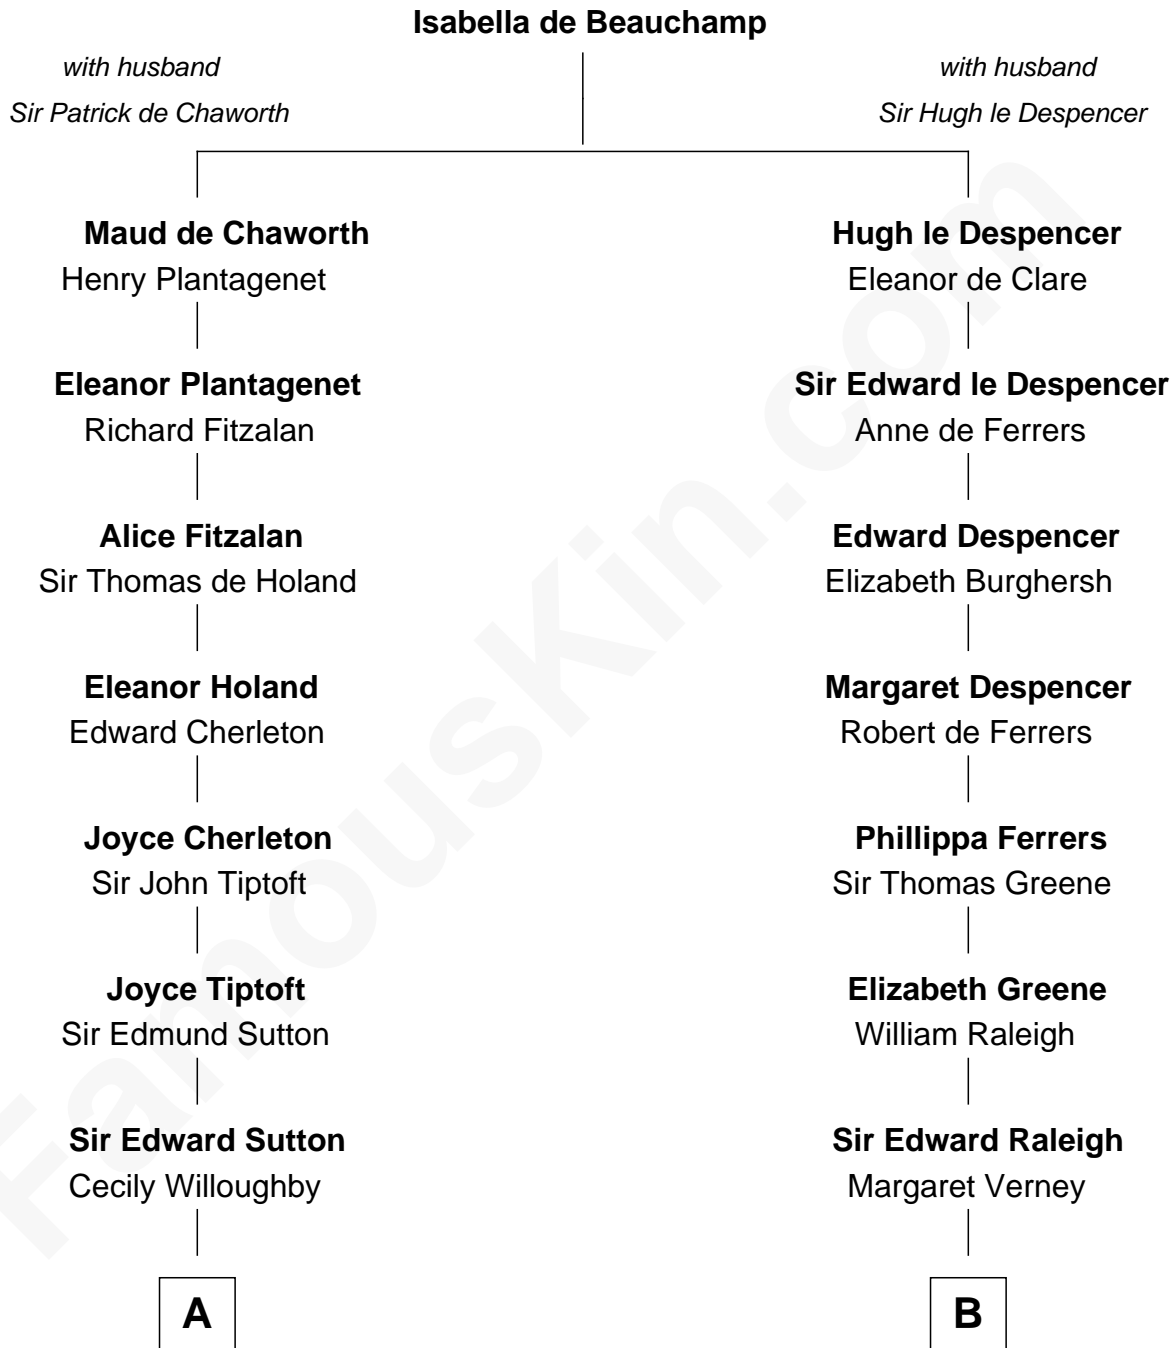

## Relationship Chart of

### Jane (Appleton) Pierce

First Lady of President Franklin Pierce

16th cousin 5 times removed of

**Amelia Earhart**  
Aviation Pioneer

**C**

**Dr. Ephraim Otis**

Mary Cornell

**Isaac Otis**