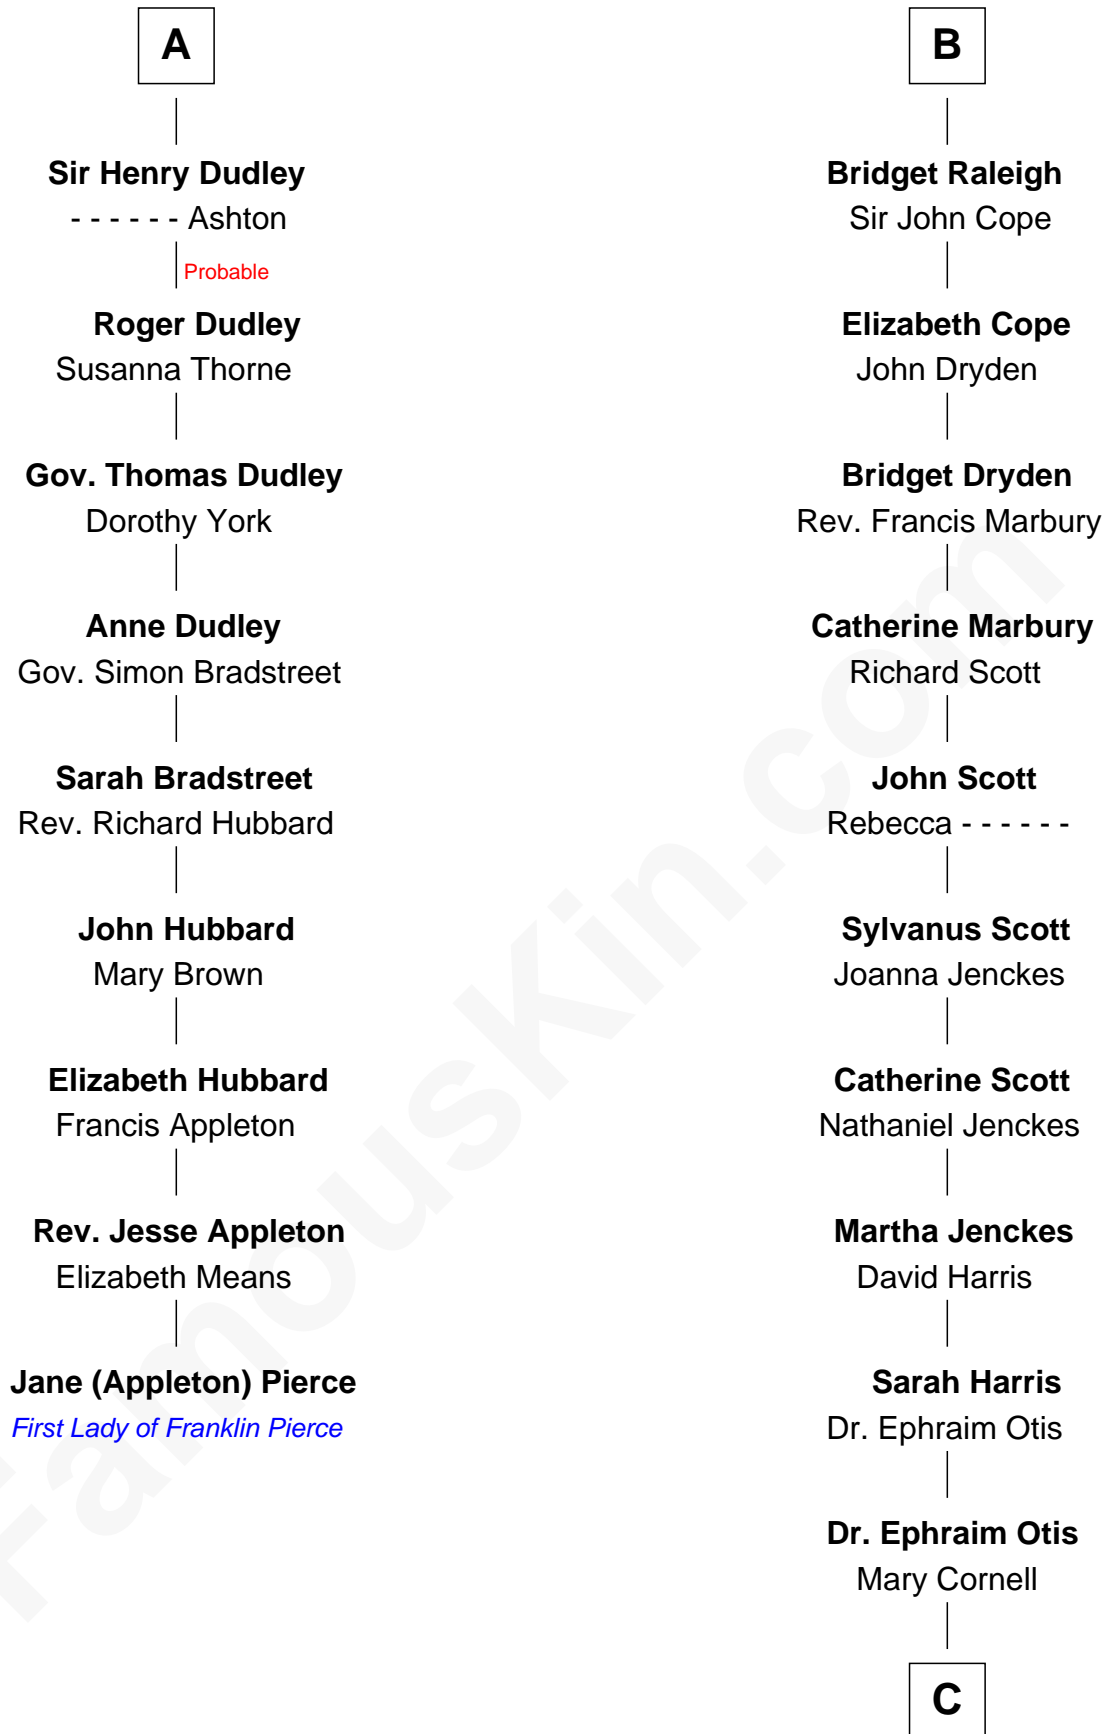

FamousKin.com

Relationship Chart of

Jane (Appleton) Pierce

First Lady of President Franklin Pierce

15th cousin 5 times removed of

Amelia Earhart

Aviation Pioneer

Edmund Fitzalan

Alice de Warenne

C

Isaac Otis

Caroline Abigail Curtis

Alfred Gideon Otis

Amelia Josephine Harres

Amelia Otis

Edwin Stanton Earhart