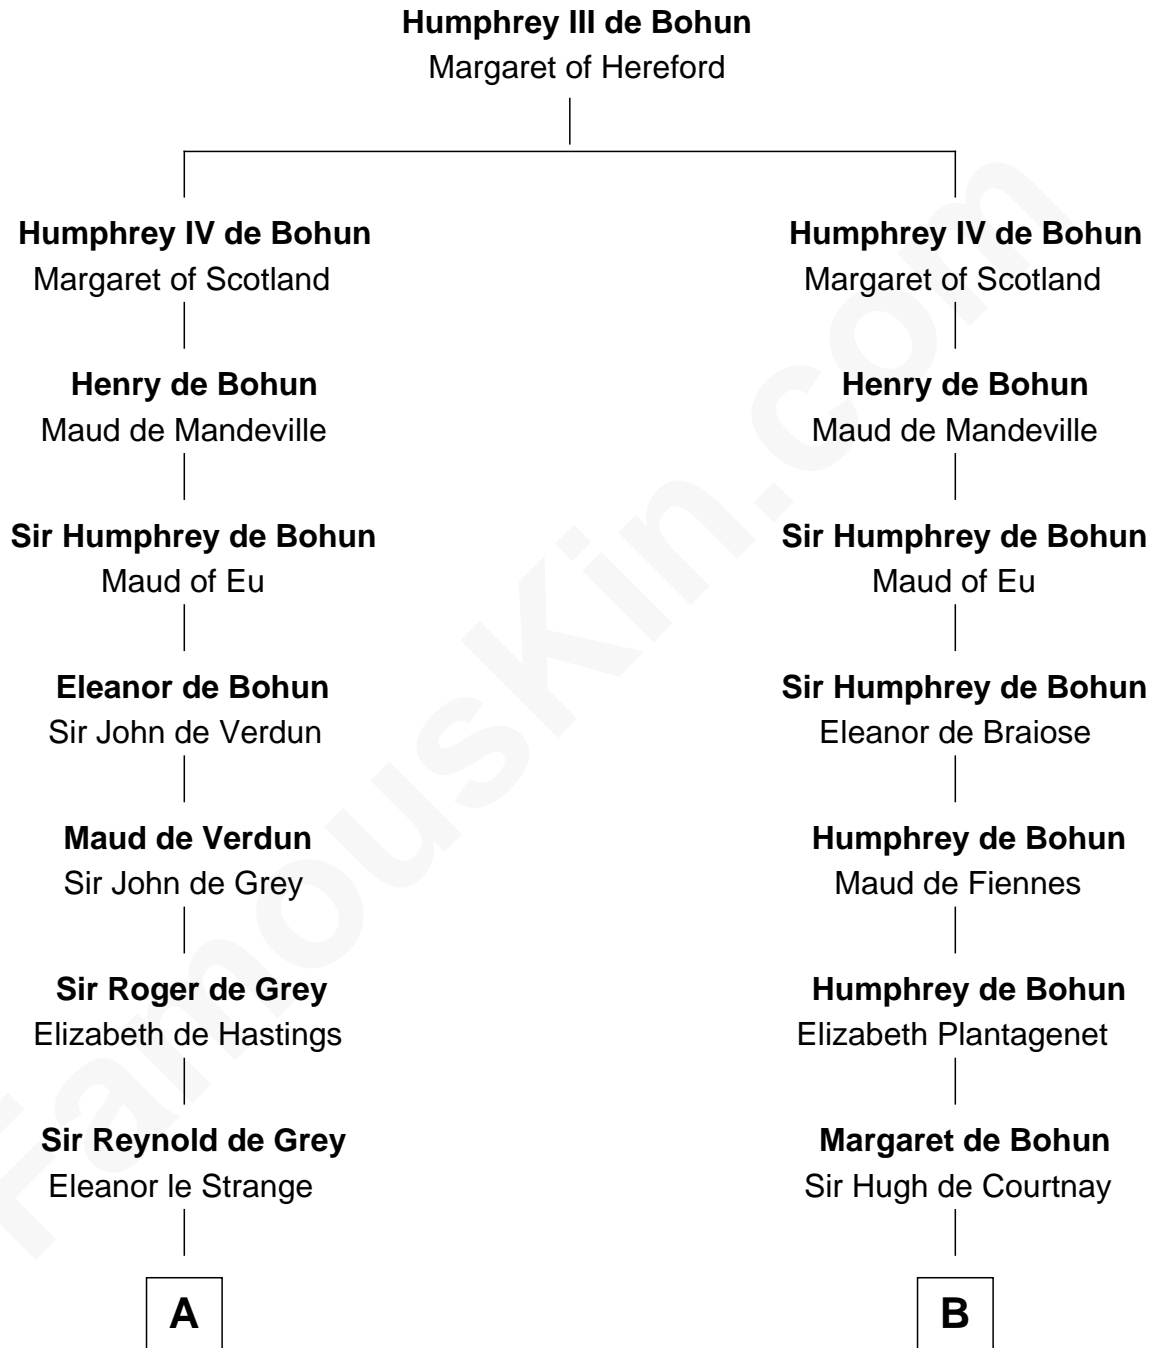

FamousKin.com

Relationship Chart of Jane (Appleton) Pierce

First Lady of President Franklin Pierce

20th cousin 1 time removed of

William Henry Harrison

9th U.S. President

C

Sarah Bradstreet
Rev. Richard Hubbard

John Hubbard
Mary Brown

Elizabeth Hubbard
Francis Appleton

Rev. Jesse Appleton
Elizabeth Means

Jane (Appleton) Pierce
First Lady of Franklin Pierce

D

Col. Robert Carter
Elizabeth Landon

Anne Carter
Benjamin Harrison