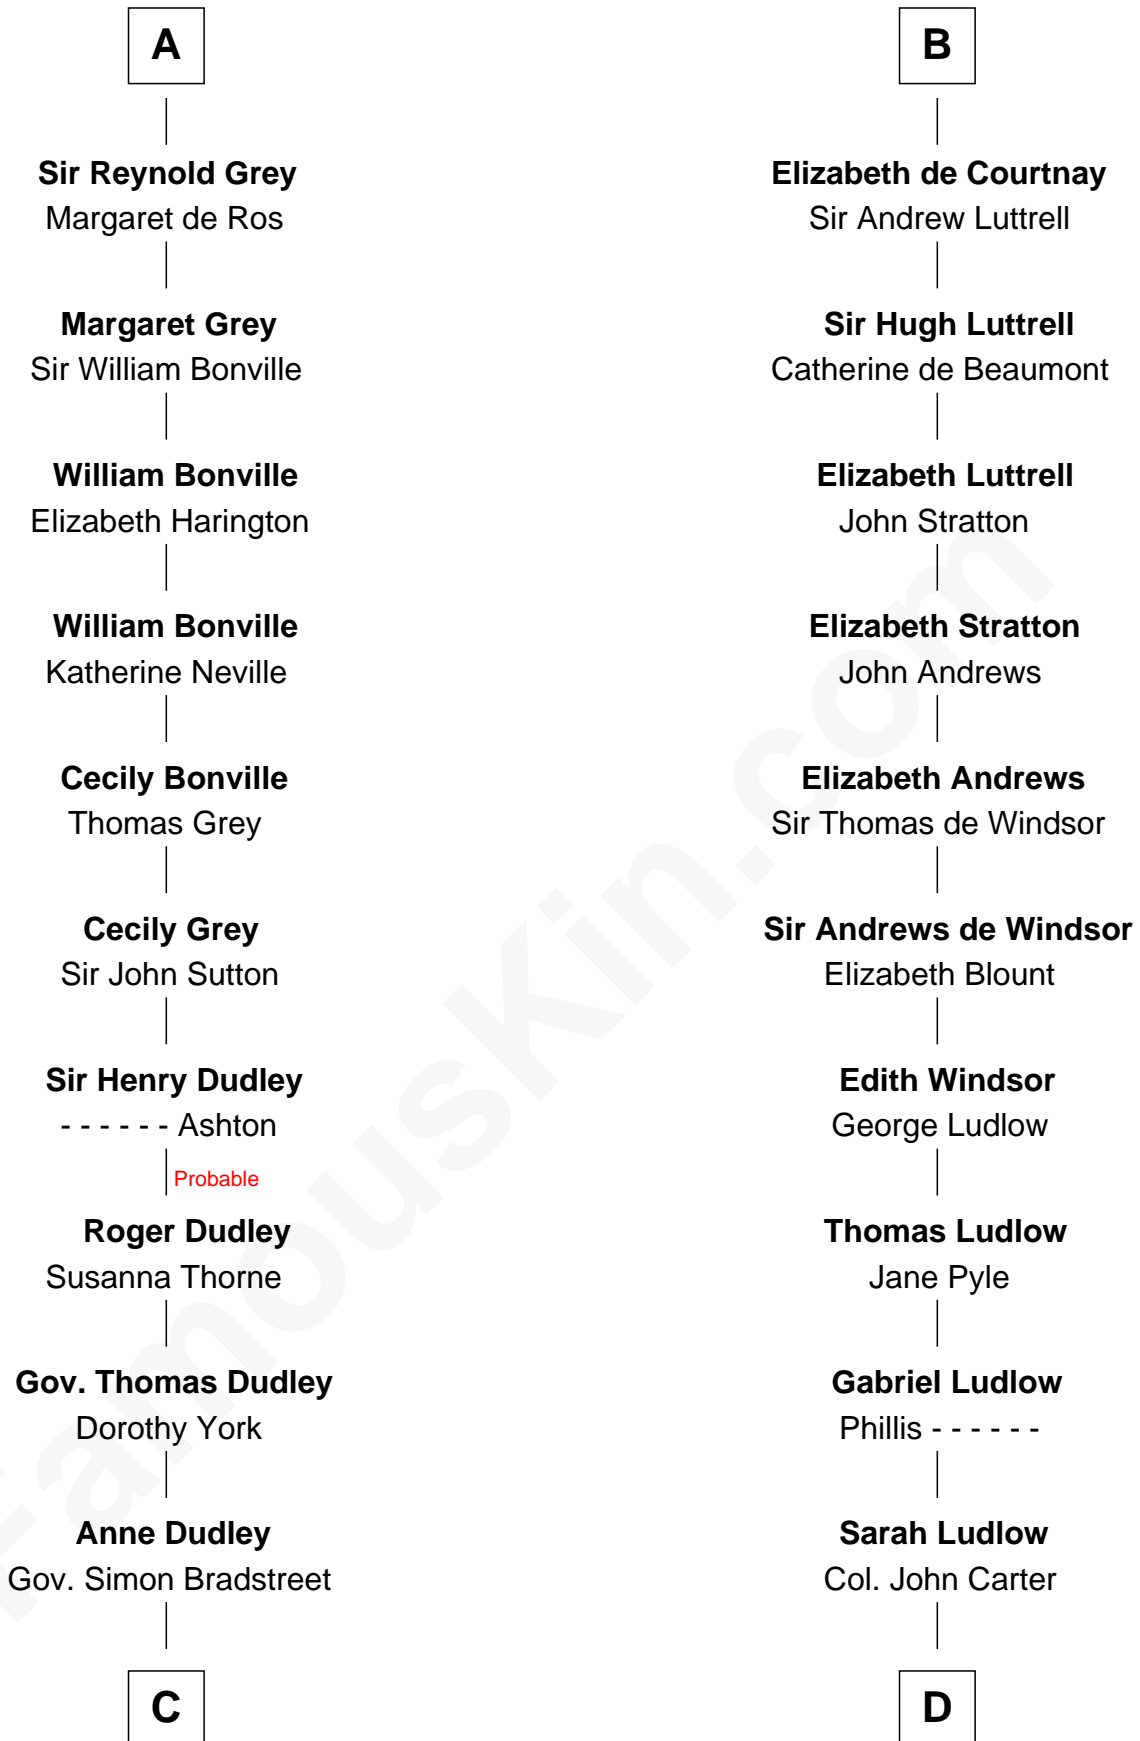

FamousKin.com

Relationship Chart of Jane (Appleton) Pierce

First Lady of President Franklin Pierce

20th cousin 1 time removed of

William Henry Harrison

9th U.S. President

C

Sarah Bradstreet
Rev. Richard Hubbard

John Hubbard
Mary Brown

Elizabeth Hubbard
Francis Appleton

Rev. Jesse Appleton
Elizabeth Means

Jane (Appleton) Pierce
First Lady of Franklin Pierce

D

Col. Robert Carter
Elizabeth Landon

Anne Carter
Benjamin Harrison

Benjamin Harrison
Elizabeth Bassett

William Henry Harrison
9th U.S. President