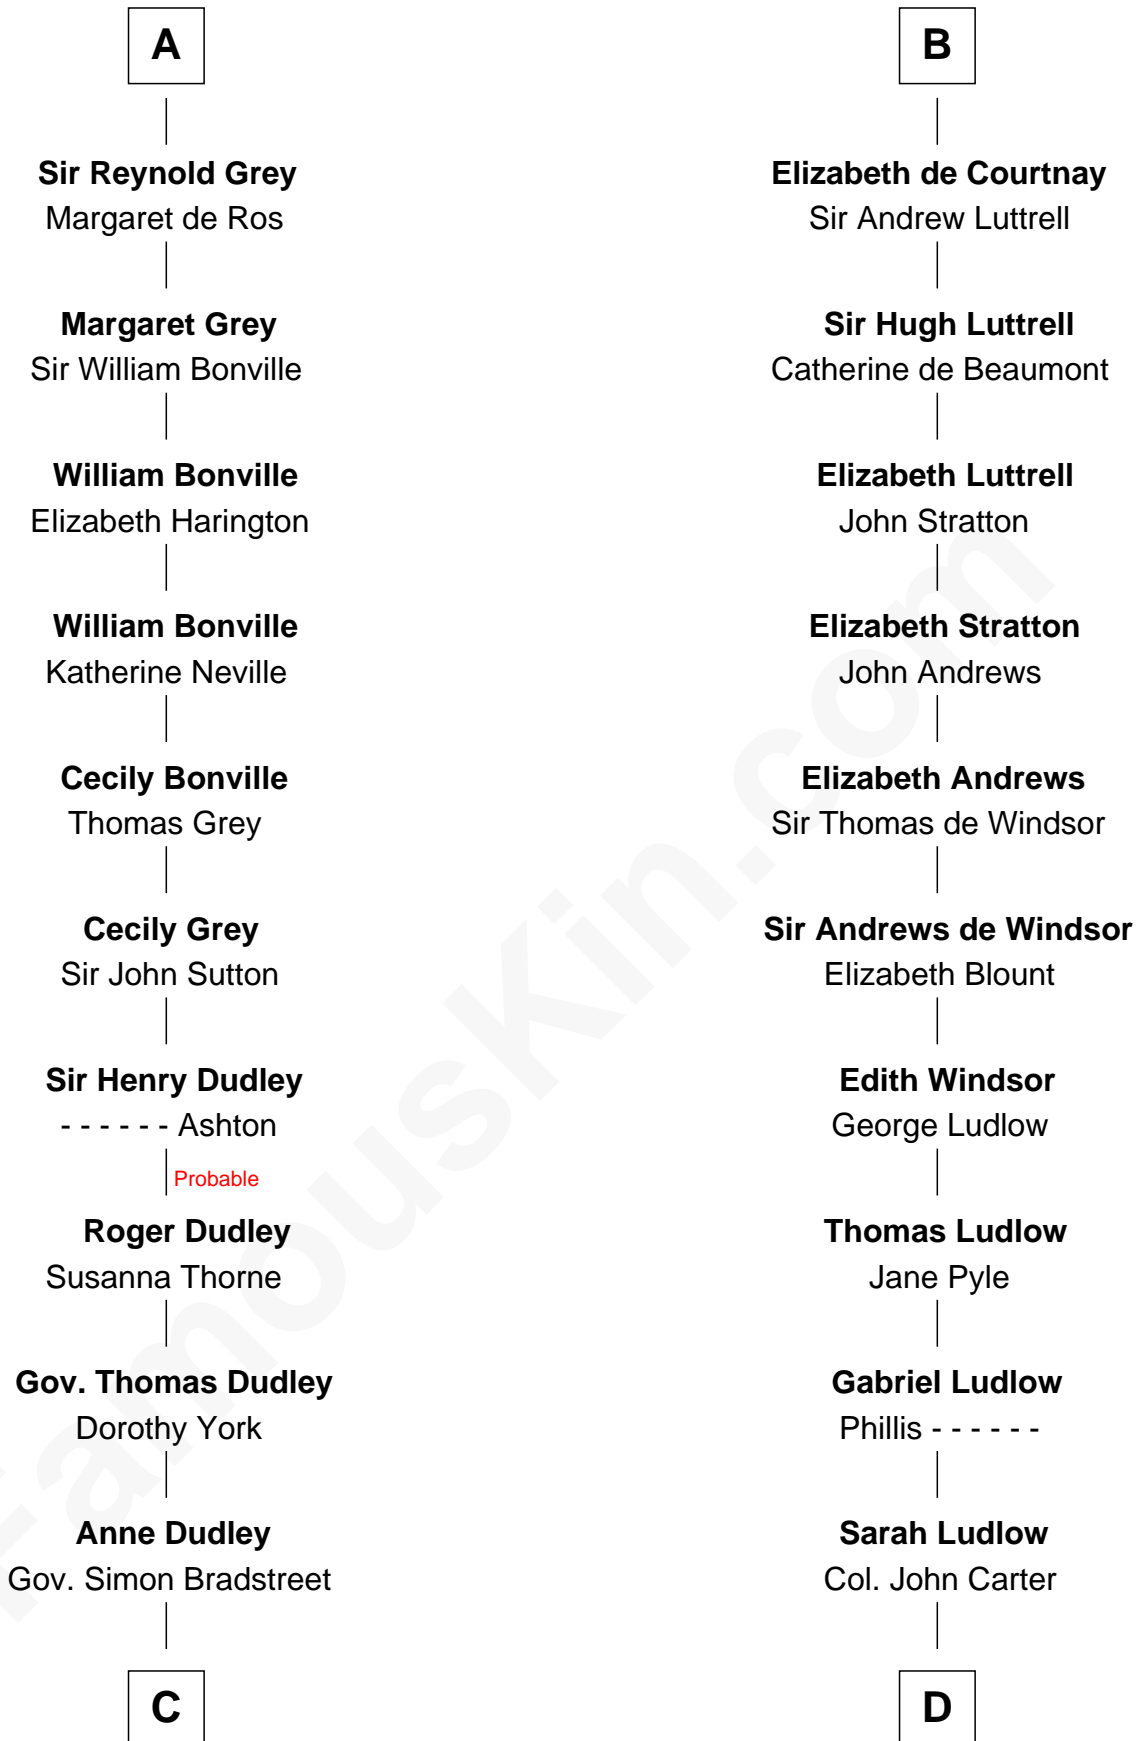

## Relationship Chart of

### Jane (Appleton) Pierce

*First Lady of President Franklin Pierce*

20th cousin 1 time removed of

### William Henry Harrison

*9th U.S. President*

**Hamelin de Warenne**

Isabel de Warenne

**C**

**Sarah Bradstreet**  
Rev. Richard Hubbard

**John Hubbard**  
Mary Brown

**Elizabeth Hubbard**  
Francis Appleton

**Rev. Jesse Appleton**  
Elizabeth Means

**Jane (Appleton) Pierce**  
*First Lady of Franklin Pierce*

**D**

**Col. Robert Carter**  
Elizabeth Landon

**Anne Carter**  
Benjamin Harrison

**Benjamin Harrison**  
Elizabeth Bassett