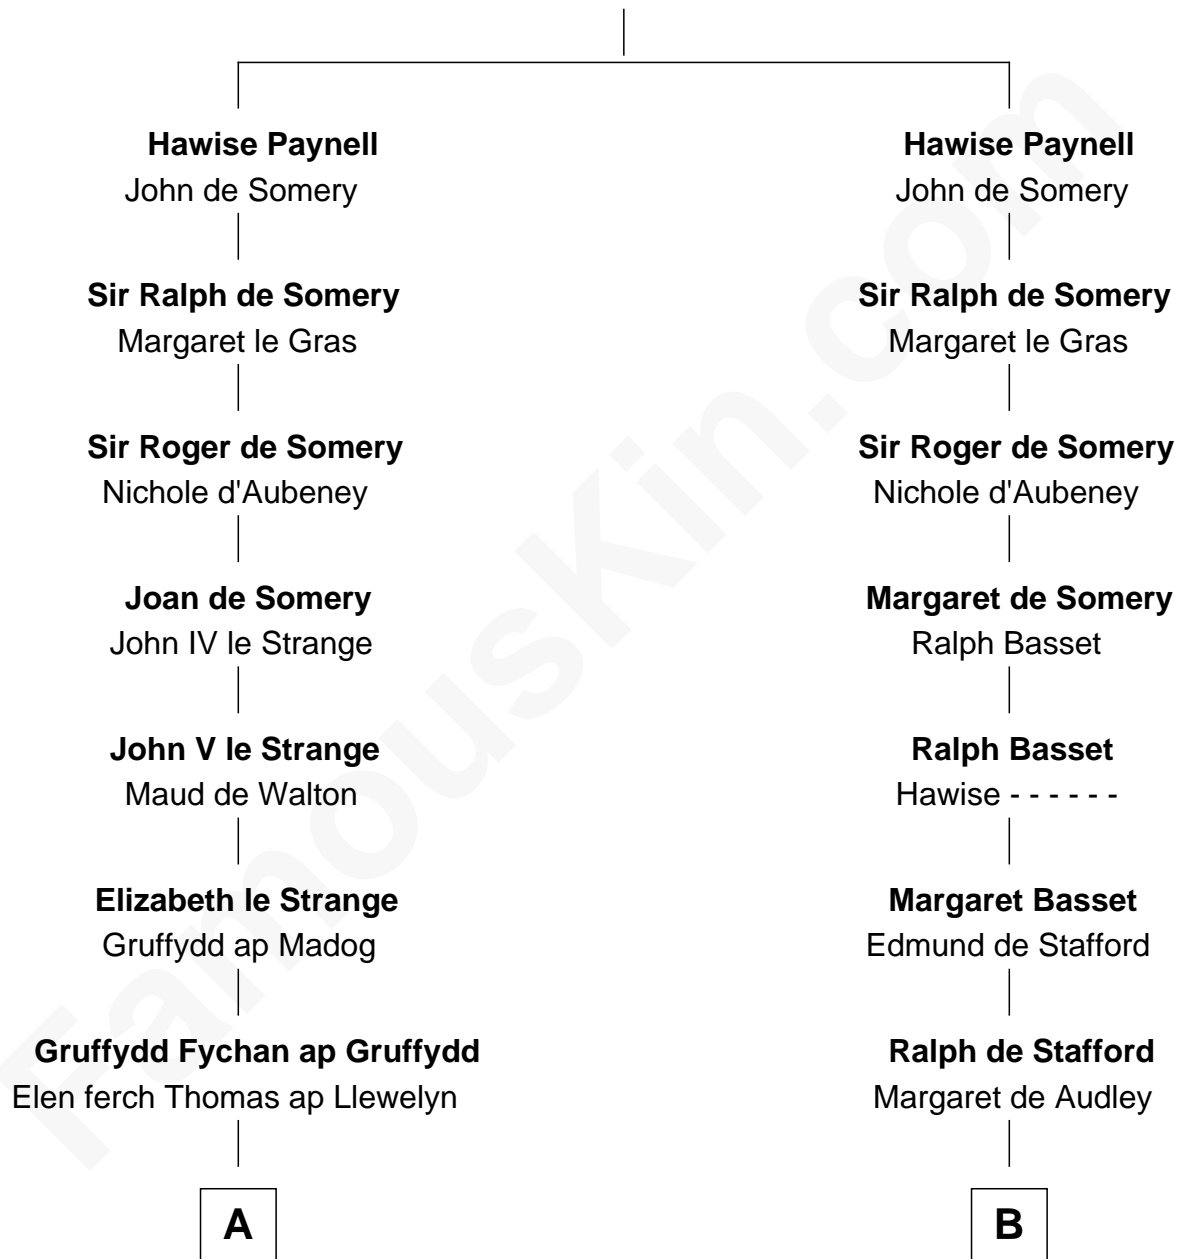

## Relationship Chart of

### Jane (Appleton) Pierce

*First Lady of President Franklin Pierce*

20th cousin 1 time removed of

### William Henry Harrison

*9th U.S. President*

**Ralph Paynell**

-----

**C**

**Isaac Appleton**  
Elizabeth Sawyer

**Francis Appleton**  
Elizabeth Hubbard

**Rev. Jesse Appleton**  
Elizabeth Means