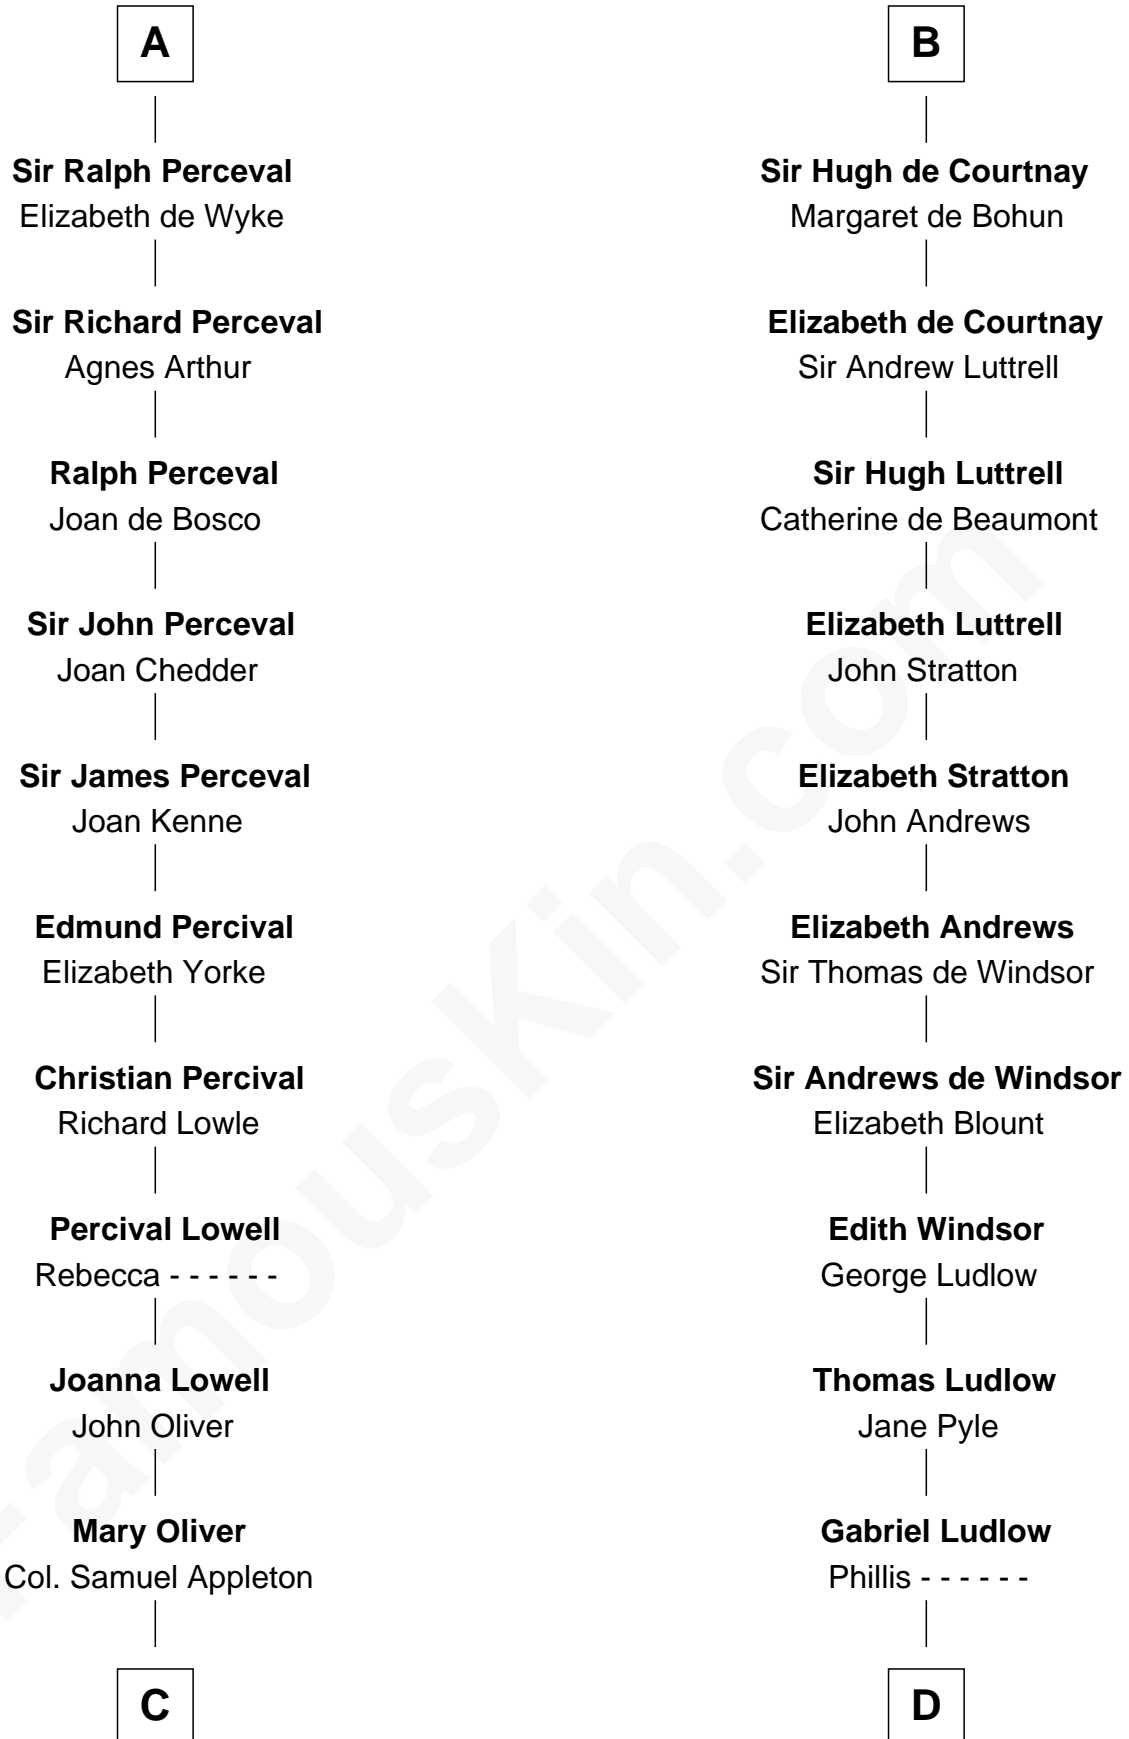

## Relationship Chart of

### Jane (Appleton) Pierce

*First Lady of President Franklin Pierce*

21st cousin of

### William Henry Harrison

*9th U.S. President*

**Sir Robert de Beaumont**

Isabel de Vermandois

**C**

**Isaac Appleton**  
Priscilla Baker

**Isaac Appleton**  
Elizabeth Sawyer

**Francis Appleton**  
Elizabeth Hubbard

**Rev. Jesse Appleton**  
Elizabeth Means

**Jane (Appleton) Pierce**  
*First Lady of Franklin Pierce*

**D**

**Sarah Ludlow**  
Col. John Carter

**Col. Robert Carter**  
Elizabeth Landon

**Anne Carter**  
Benjamin Harrison