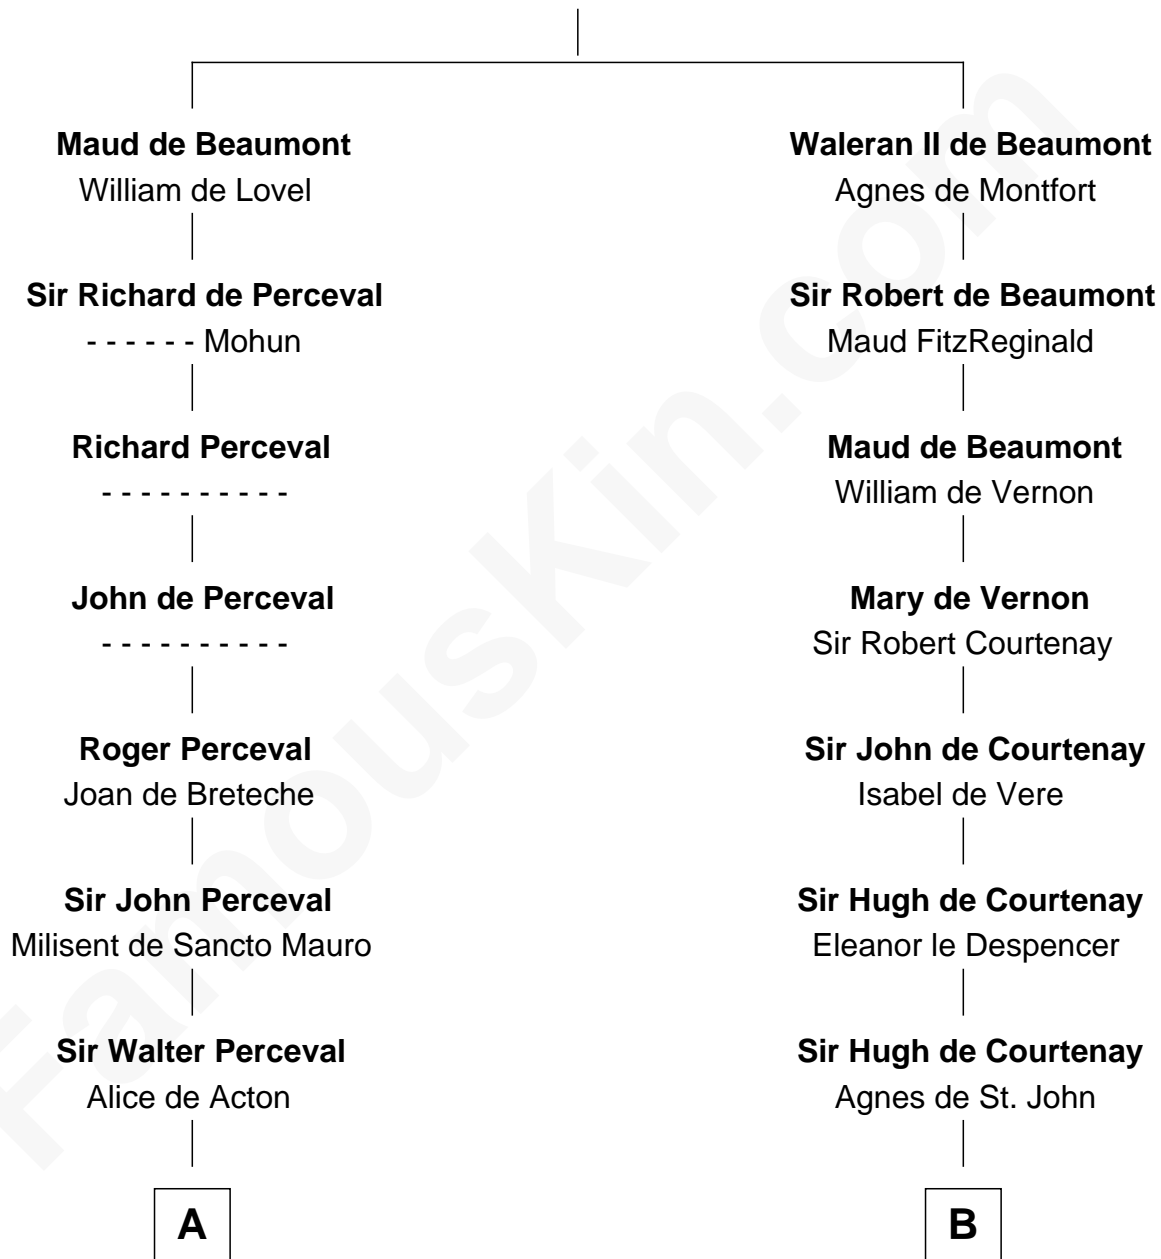

## Relationship Chart of

### Jane (Appleton) Pierce

*First Lady of President Franklin Pierce*

21st cousin of

### William Henry Harrison

*9th U.S. President*

**Sir Robert de Beaumont**

Isabel de Vermandois

**C**

**Isaac Appleton**  
Priscilla Baker

**Isaac Appleton**  
Elizabeth Sawyer

**Francis Appleton**  
Elizabeth Hubbard