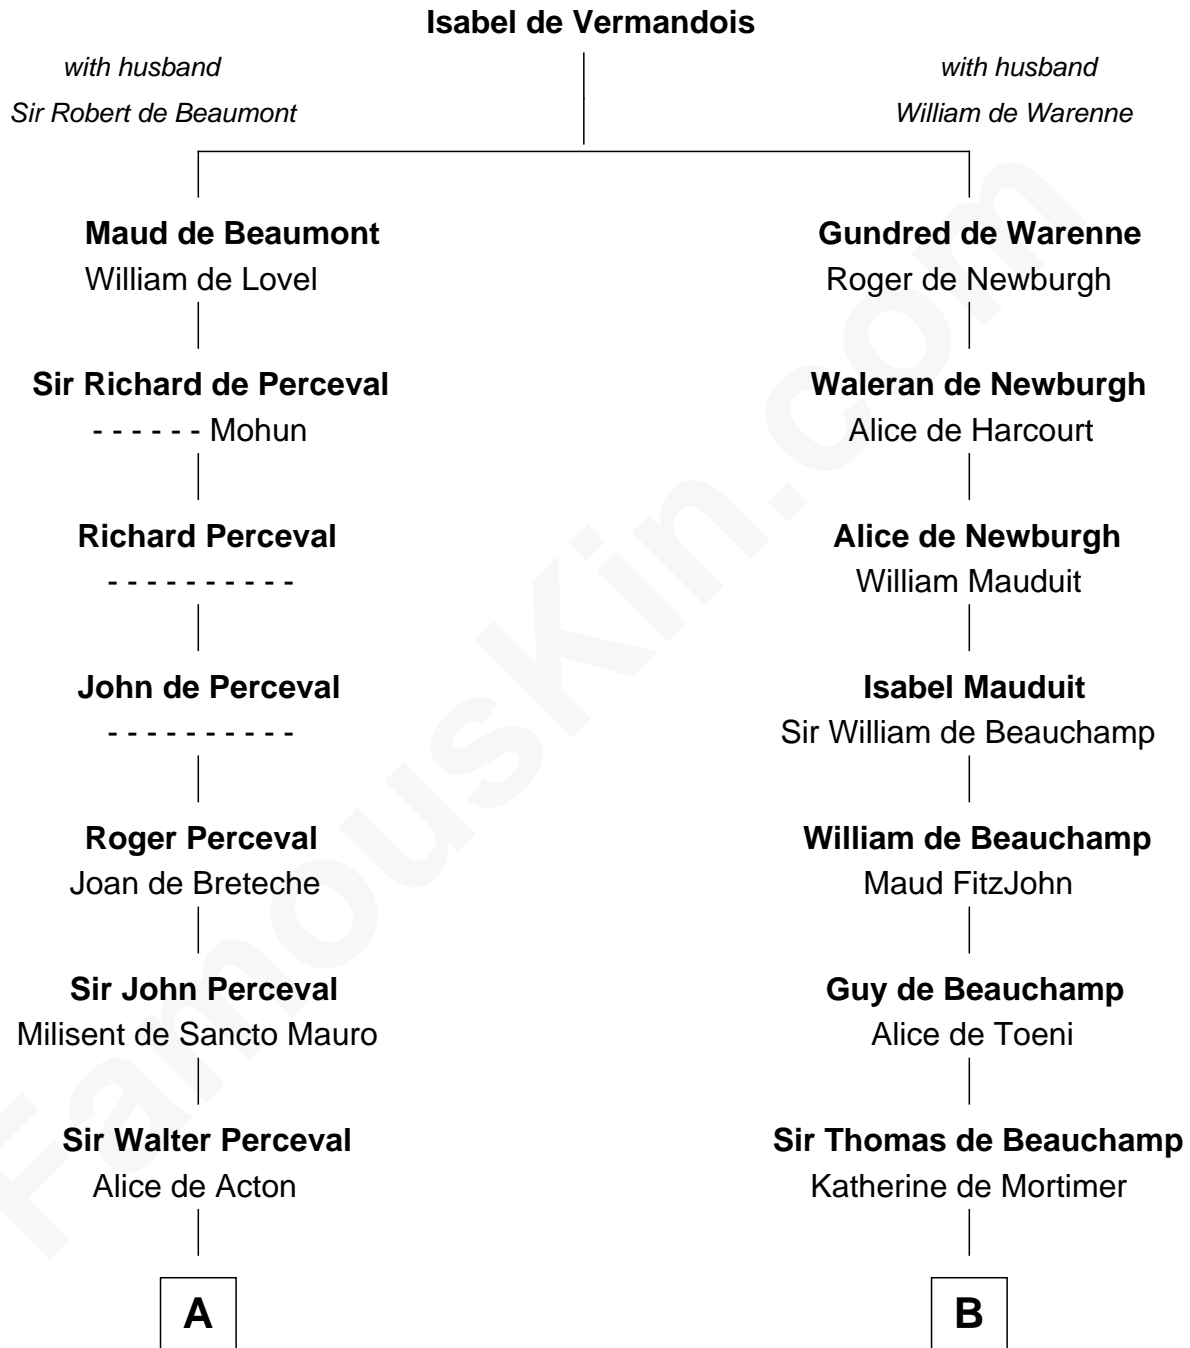

FamousKin.com

Relationship Chart of Jane (Appleton) Pierce

First Lady of President Franklin Pierce

21st cousin of

William Henry Harrison

9th U.S. President

C

Isaac Appleton
Priscilla Baker

Isaac Appleton
Elizabeth Sawyer

Francis Appleton
Elizabeth Hubbard

Rev. Jesse Appleton
Elizabeth Means

Jane (Appleton) Pierce
First Lady of Franklin Pierce

D

Benjamin Harrison
Hannah Churchill

Benjamin Harrison
Elizabeth Burwell