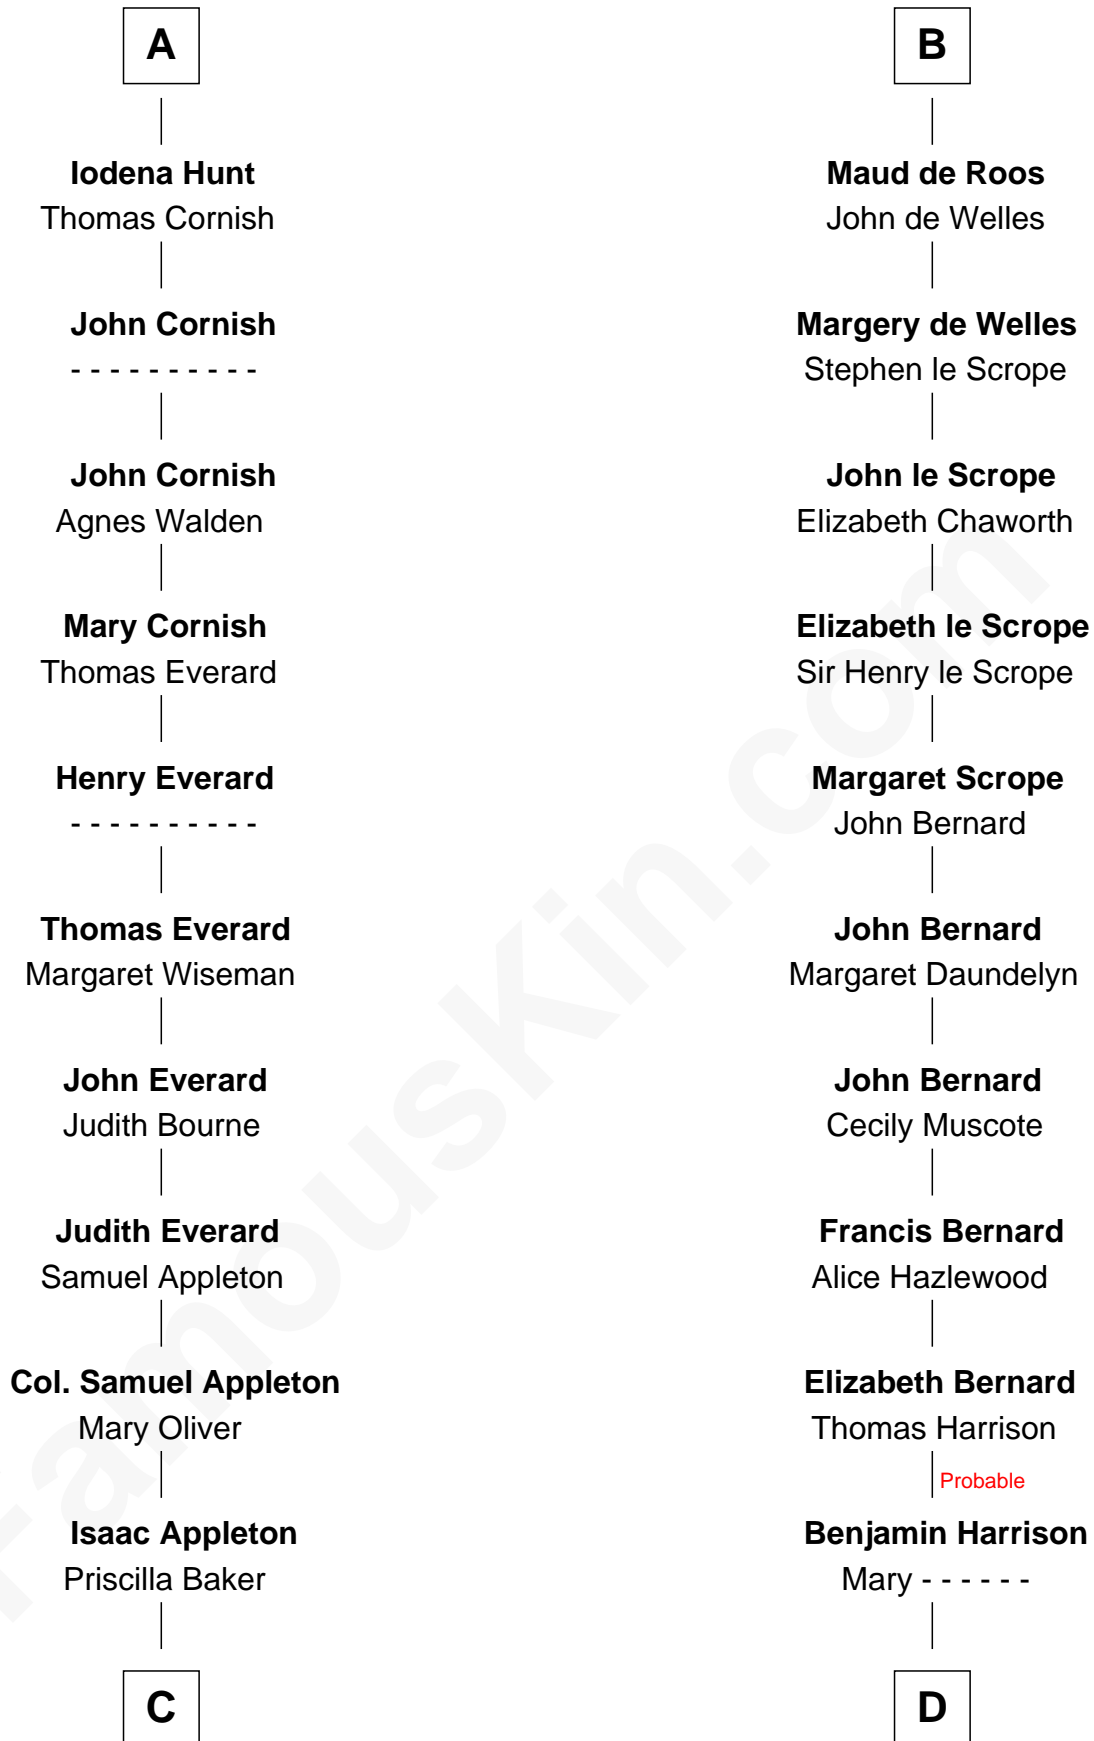

FamousKin.com

Relationship Chart of

Jane (Appleton) Pierce

First Lady of President Franklin Pierce

20th cousin 1 time removed of

William Henry Harrison

9th U.S. President

C

Isaac Appleton
Elizabeth Sawyer

Francis Appleton
Elizabeth Hubbard

Rev. Jesse Appleton
Elizabeth Means

Jane (Appleton) Pierce
First Lady of Franklin Pierce

D

Benjamin Harrison
Hannah Churchill

Benjamin Harrison
Elizabeth Burwell