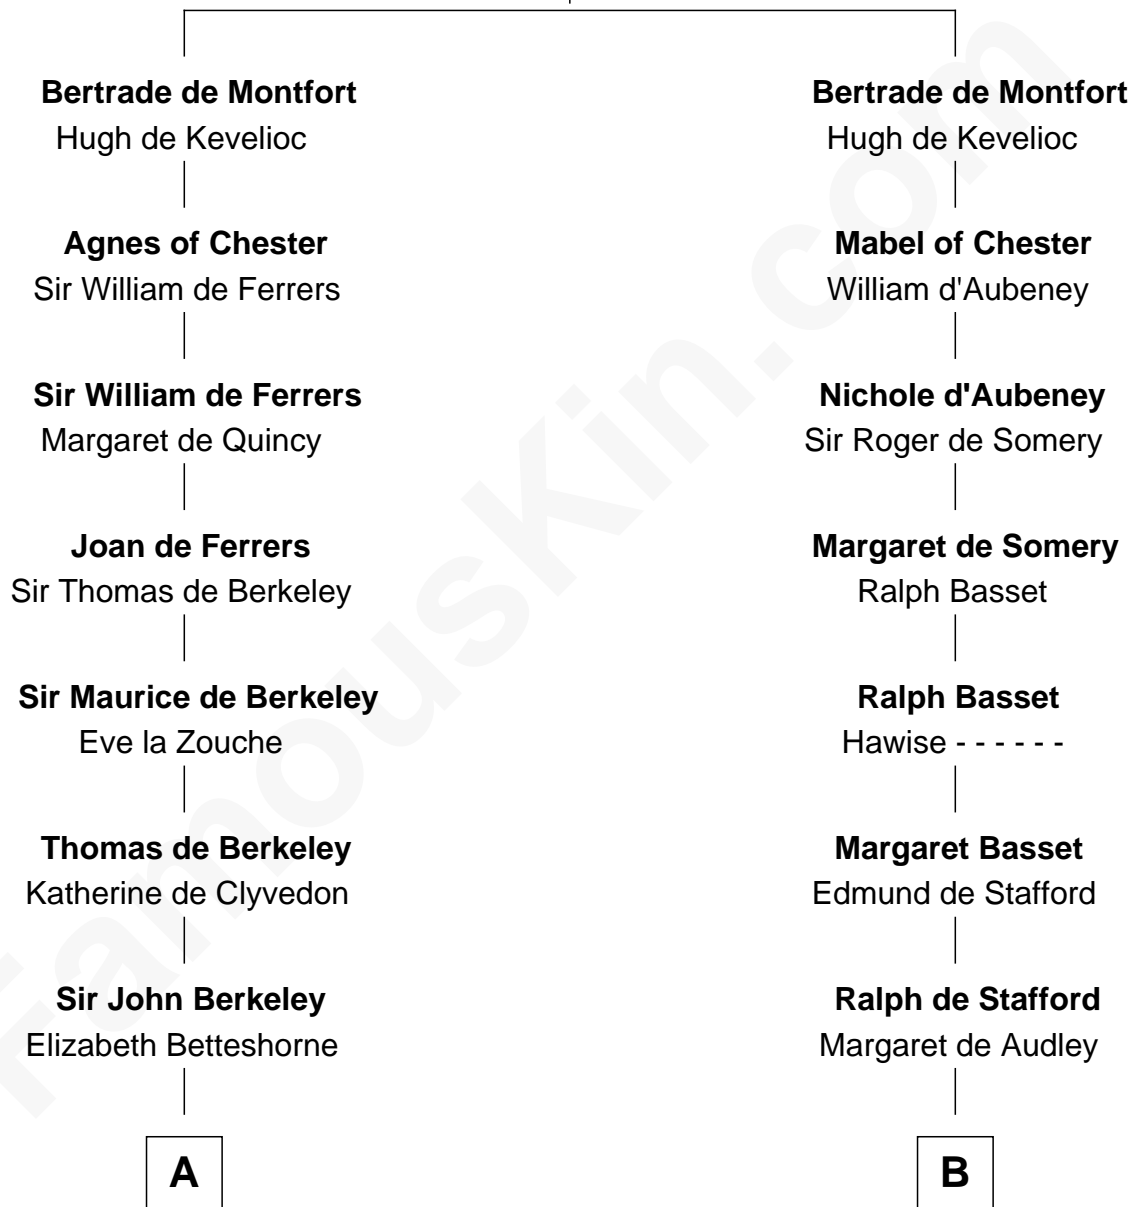

FamousKin.com

Relationship Chart of

Jane (Appleton) Pierce

First Lady of President Franklin Pierce

19th cousin 2 times removed of

William Henry Harrison

9th U.S. President

Simon III de Montfort

Maud - - - - -

C

Elizabeth Hubbard

Francis Appleton

Rev. Jesse Appleton

Elizabeth Means

Jane (Appleton) Pierce

First Lady of Franklin Pierce