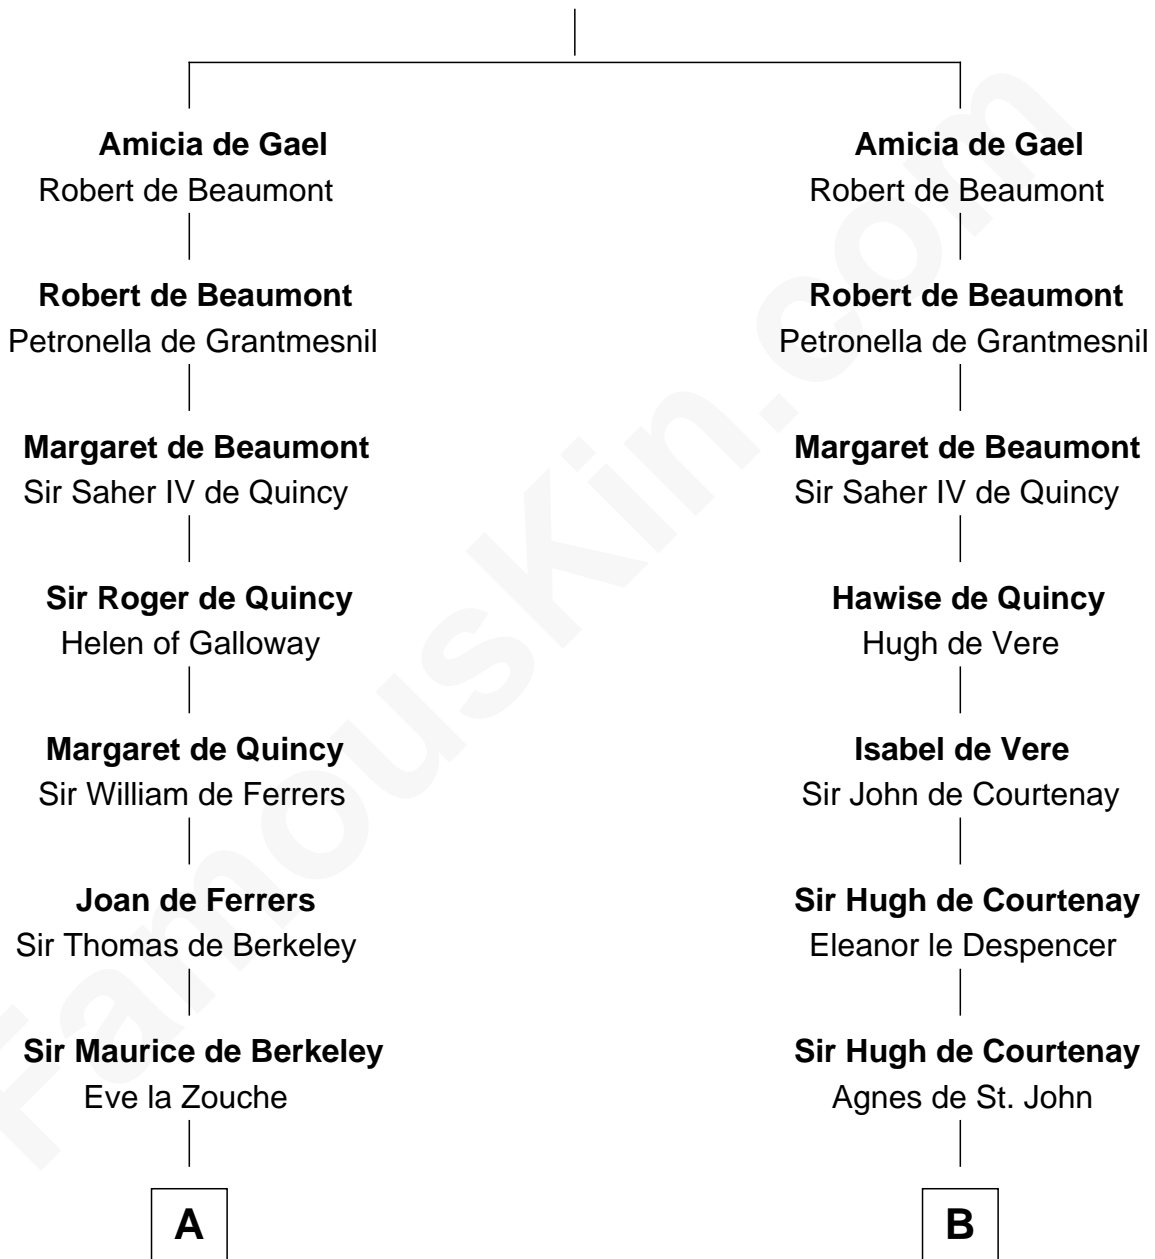

FamousKin.com

Relationship Chart of Jane (Appleton) Pierce

First Lady of President Franklin Pierce

21st cousin of

William Henry Harrison

9th U.S. President

Ralph de Gael

C

Sarah Bradstreet
Rev. Richard Hubbard

John Hubbard
Mary Brown

Elizabeth Hubbard
Francis Appleton

Rev. Jesse Appleton
Elizabeth Means

Jane (Appleton) Pierce
First Lady of Franklin Pierce

D

Sarah Ludlow
Col. John Carter