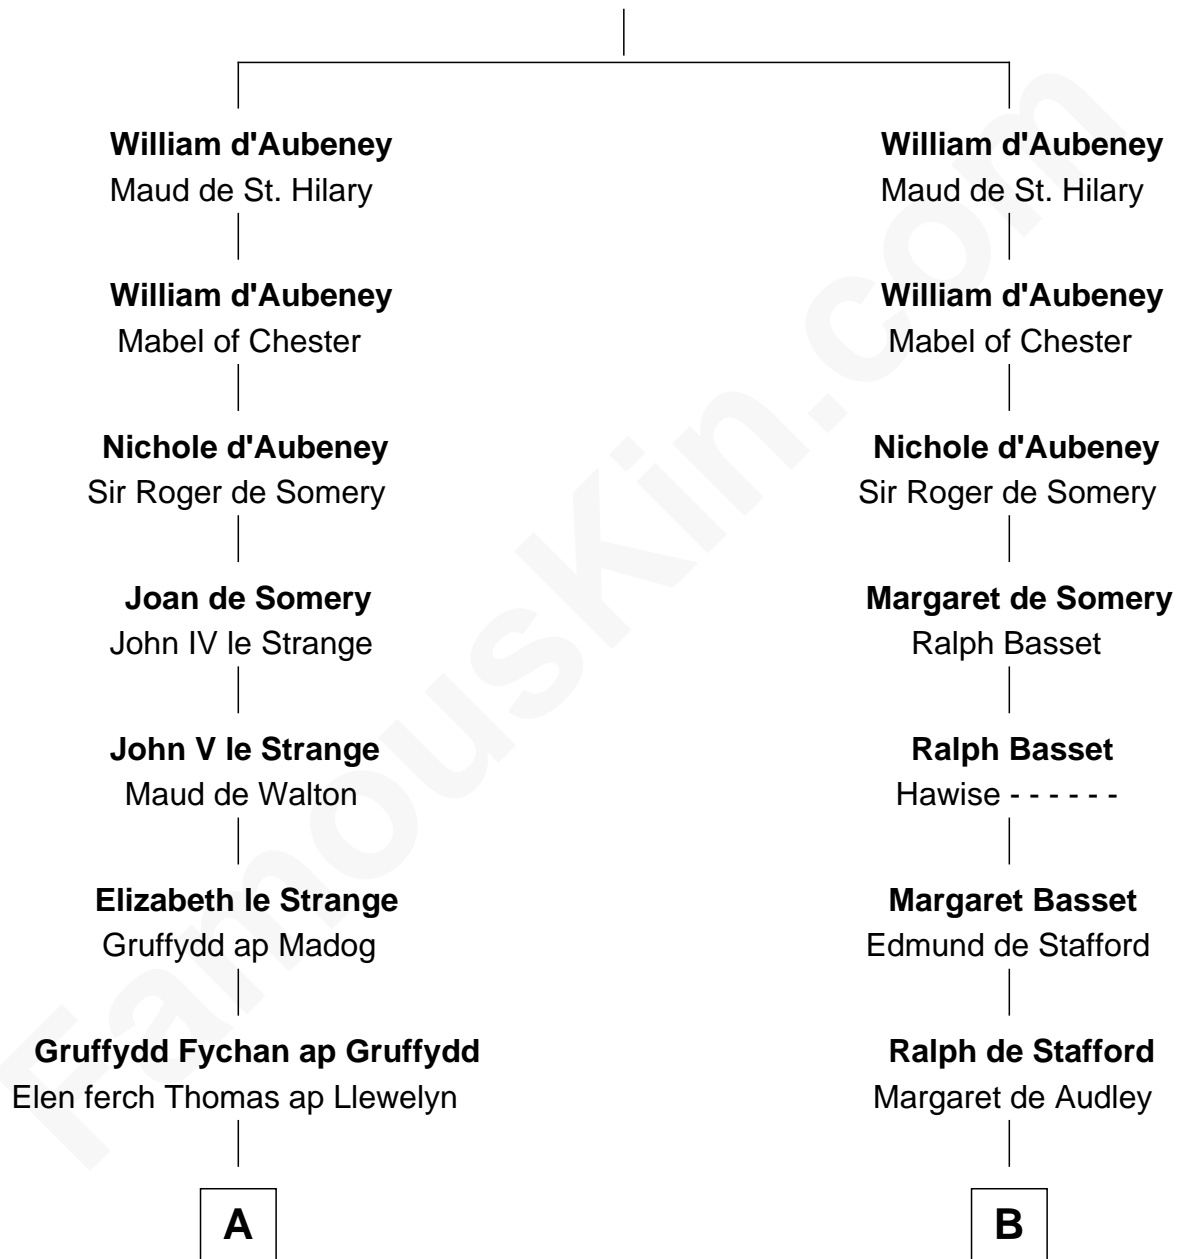

## Relationship Chart of

### Jane (Appleton) Pierce

*First Lady of President Franklin Pierce*

20th cousin 1 time removed of

### William Henry Harrison

*9th U.S. President*

**William d'Aubenev**

Alice of Louvain

**C**

**Isaac Appleton**  
Elizabeth Sawyer

**Francis Appleton**  
Elizabeth Hubbard

**Rev. Jesse Appleton**  
Elizabeth Means