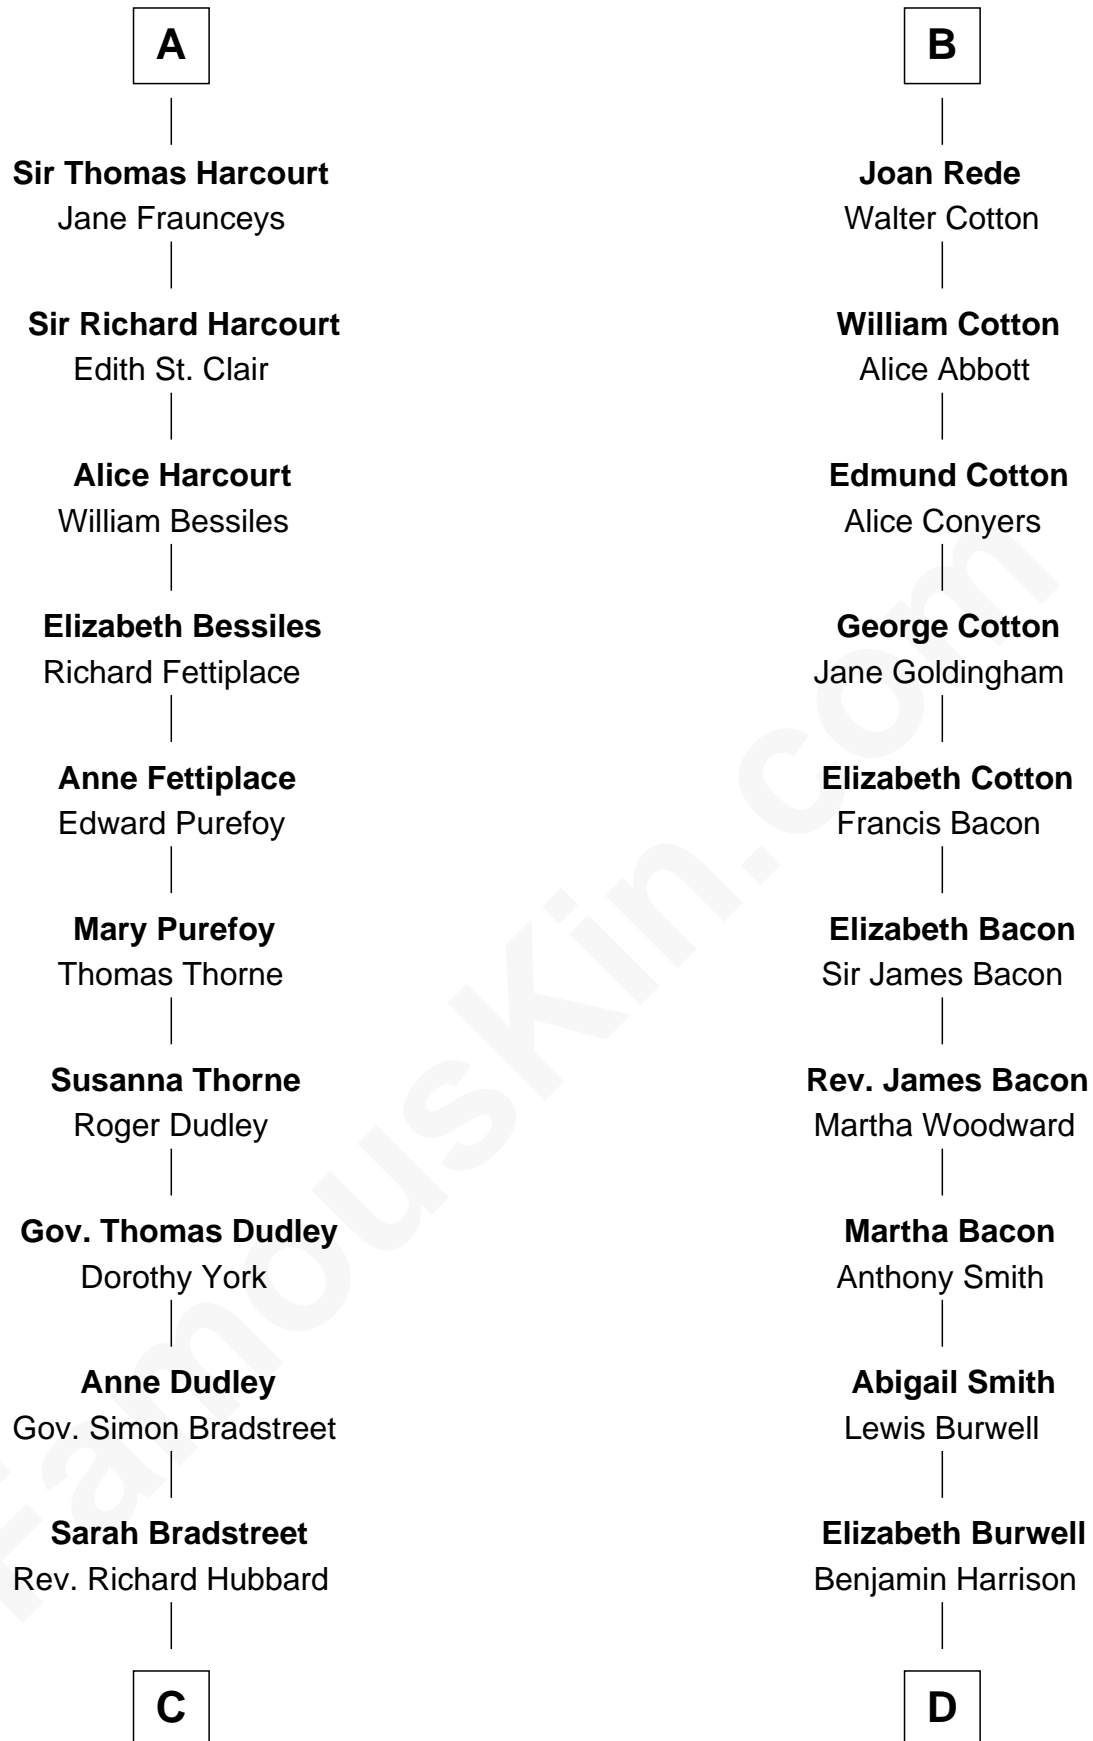

FamousKin.com

Relationship Chart of

Jane (Appleton) Pierce

First Lady of President Franklin Pierce

20th cousin 1 time removed of

Benjamin Harrison

23rd U.S. President

C

John Hubbard

Mary Brown

Elizabeth Hubbard

Francis Appleton

Rev. Jesse Appleton

Elizabeth Means

Jane (Appleton) Pierce

First Lady of Franklin Pierce