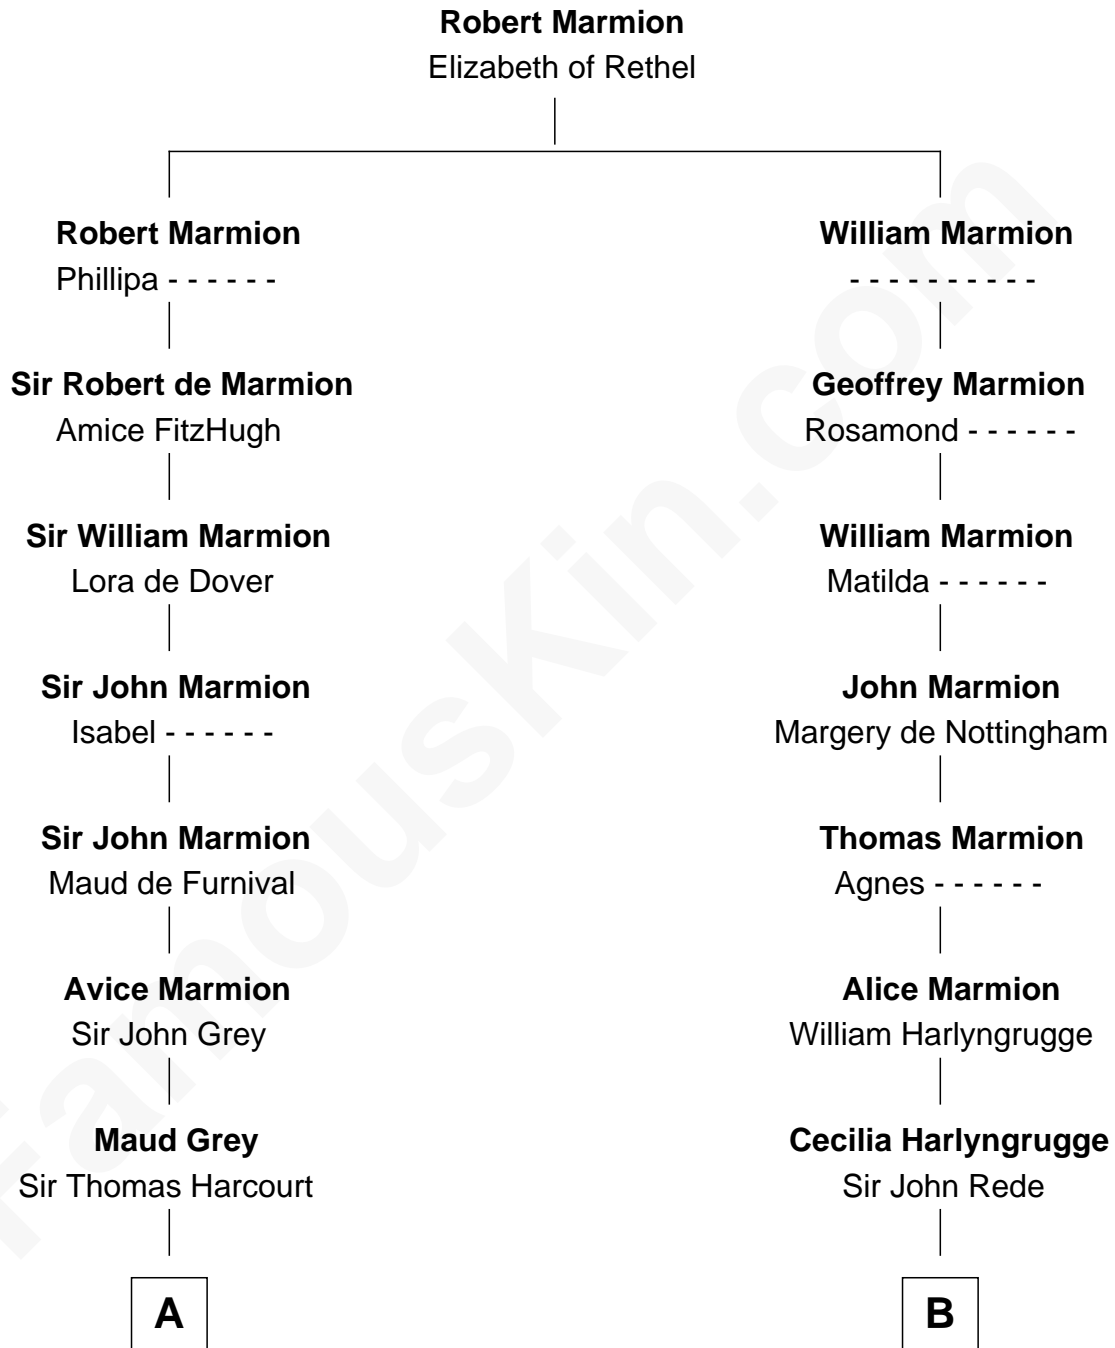

FamousKin.com

Relationship Chart of

Jane (Appleton) Pierce

First Lady of President Franklin Pierce

20th cousin 1 time removed of

Benjamin Harrison

23rd U.S. President

C

John Hubbard

Mary Brown

Elizabeth Hubbard

Francis Appleton

Rev. Jesse Appleton

Elizabeth Means

Jane (Appleton) Pierce

First Lady of Franklin Pierce