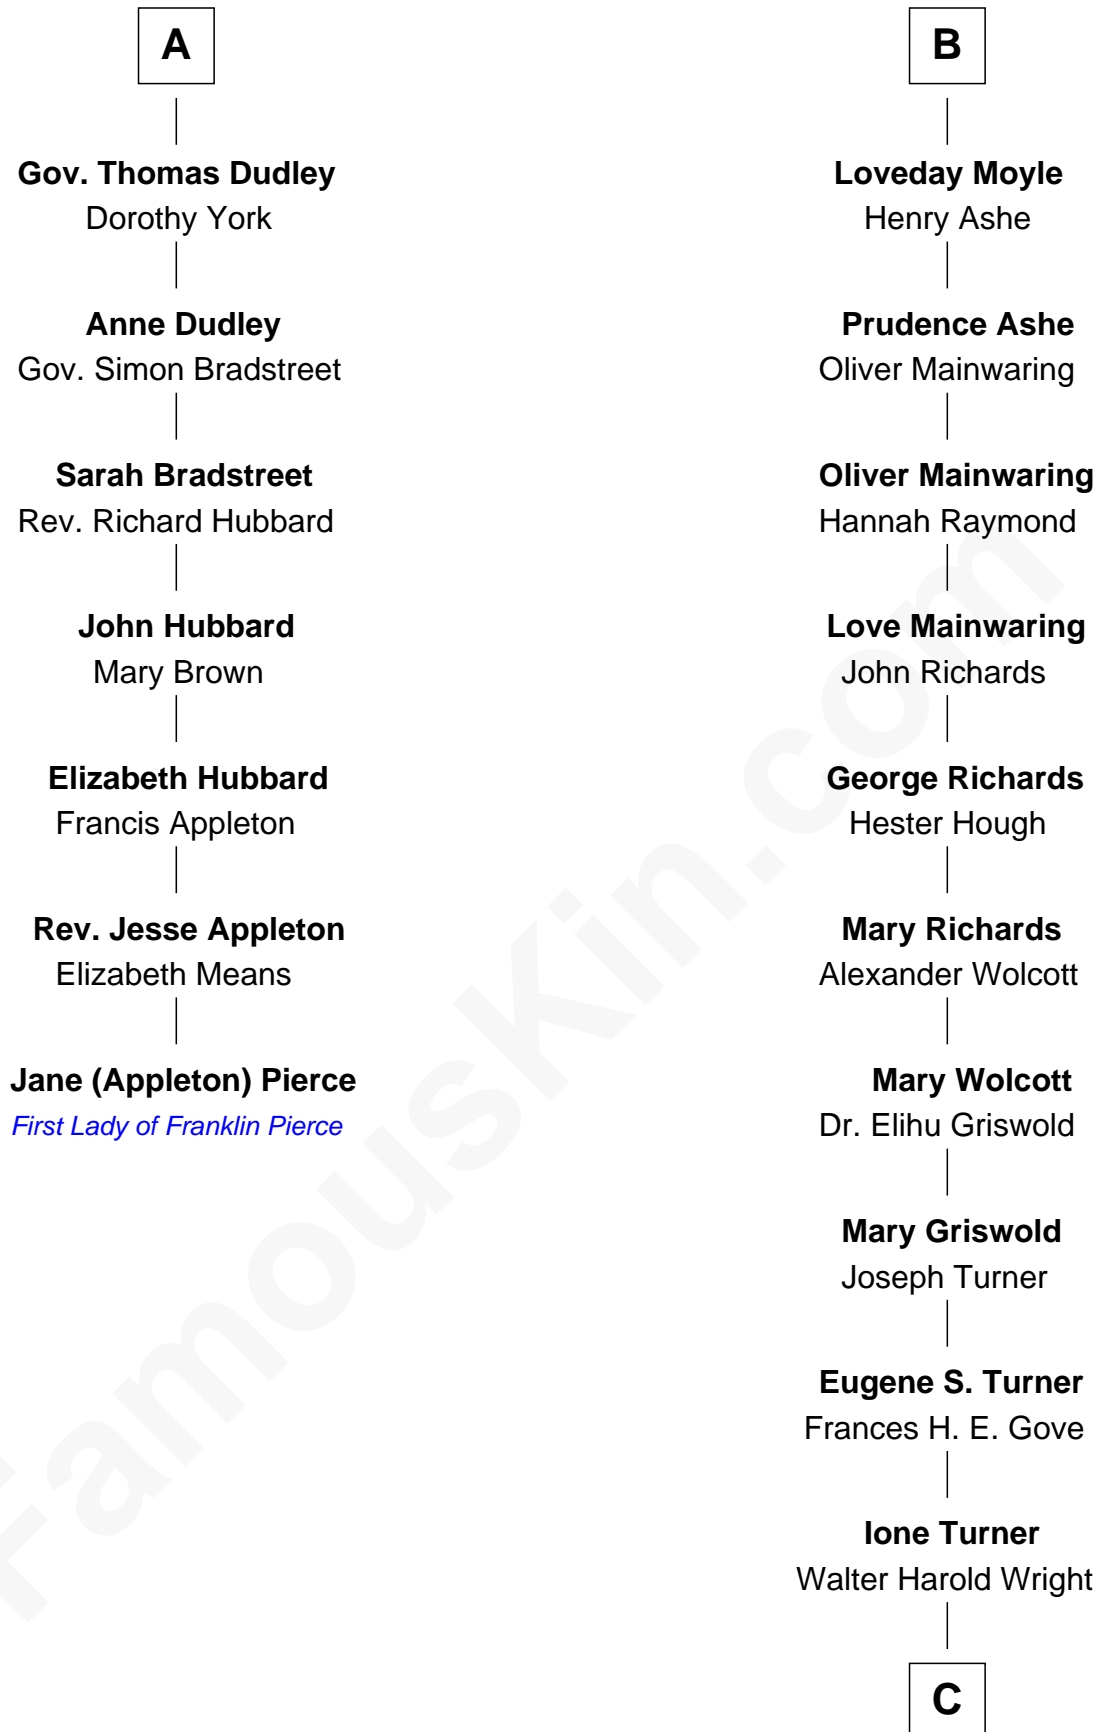

FamousKin.com

Relationship Chart of

Jane (Appleton) Pierce

First Lady of President Franklin Pierce

13th cousin 7 times removed of

Ed Helms

TV and Movie Actor

C

Inez Emeline Wright
George Pullen Jackson

Frances Helen Jackson
Fitzgerald Sale Parker

Pamela Ann Parker
John A. Helms

Ed Helms
TV and Movie Actor