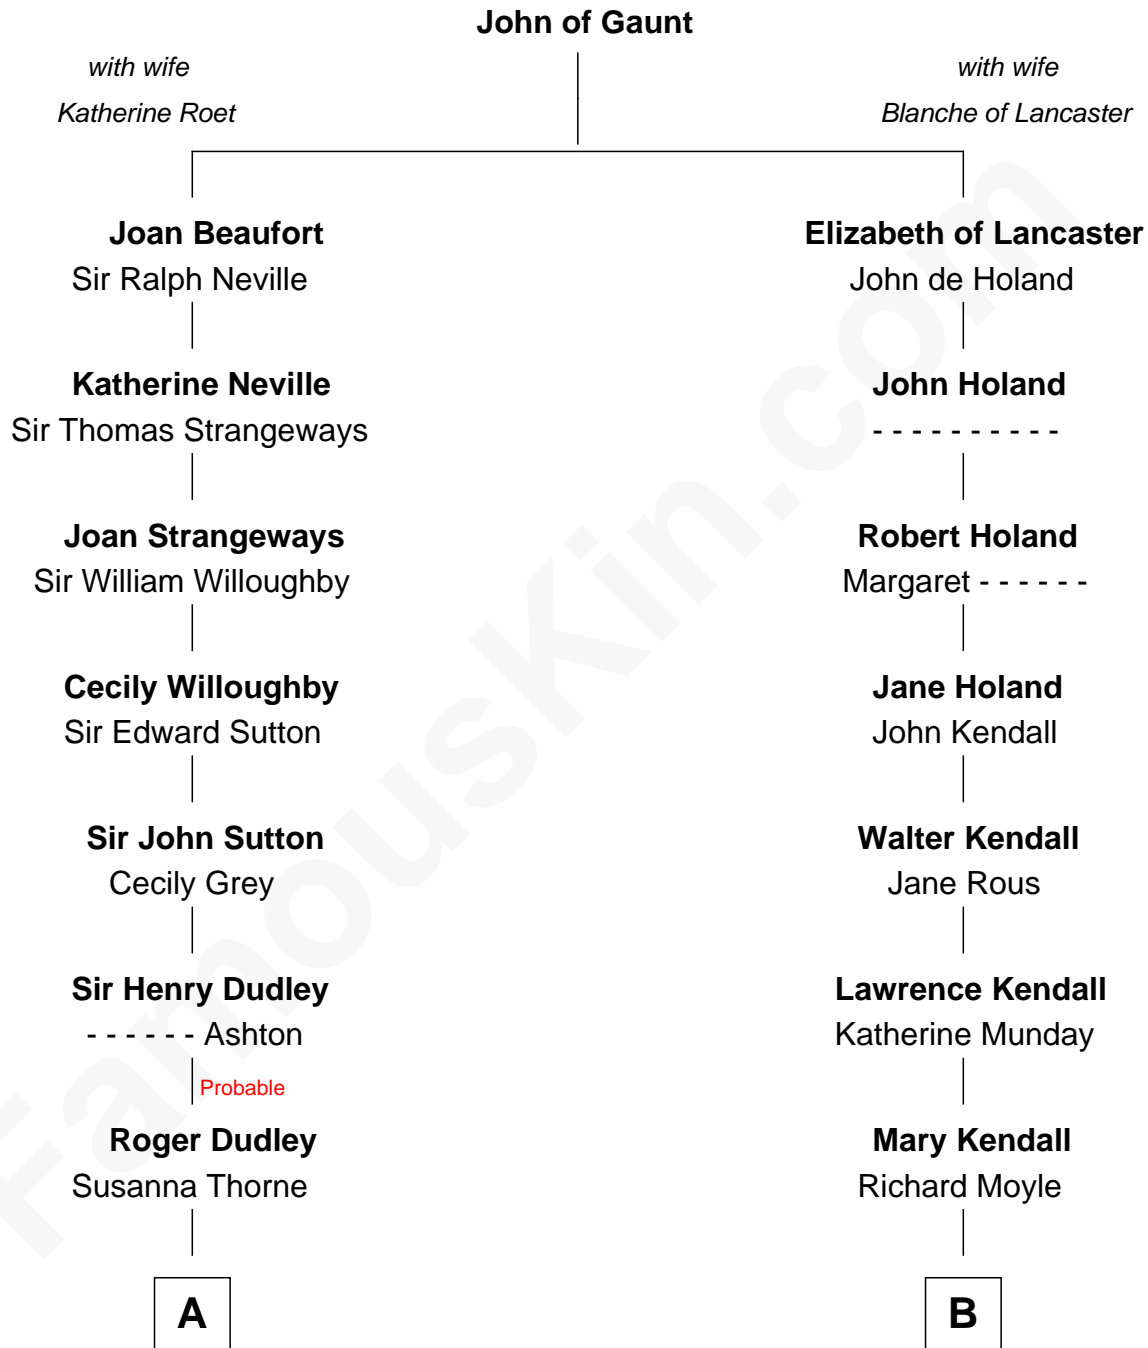

FamousKin.com

Relationship Chart of

Jane (Appleton) Pierce

First Lady of President Franklin Pierce

13th cousin 7 times removed of

Ed Helms

TV and Movie Actor

C