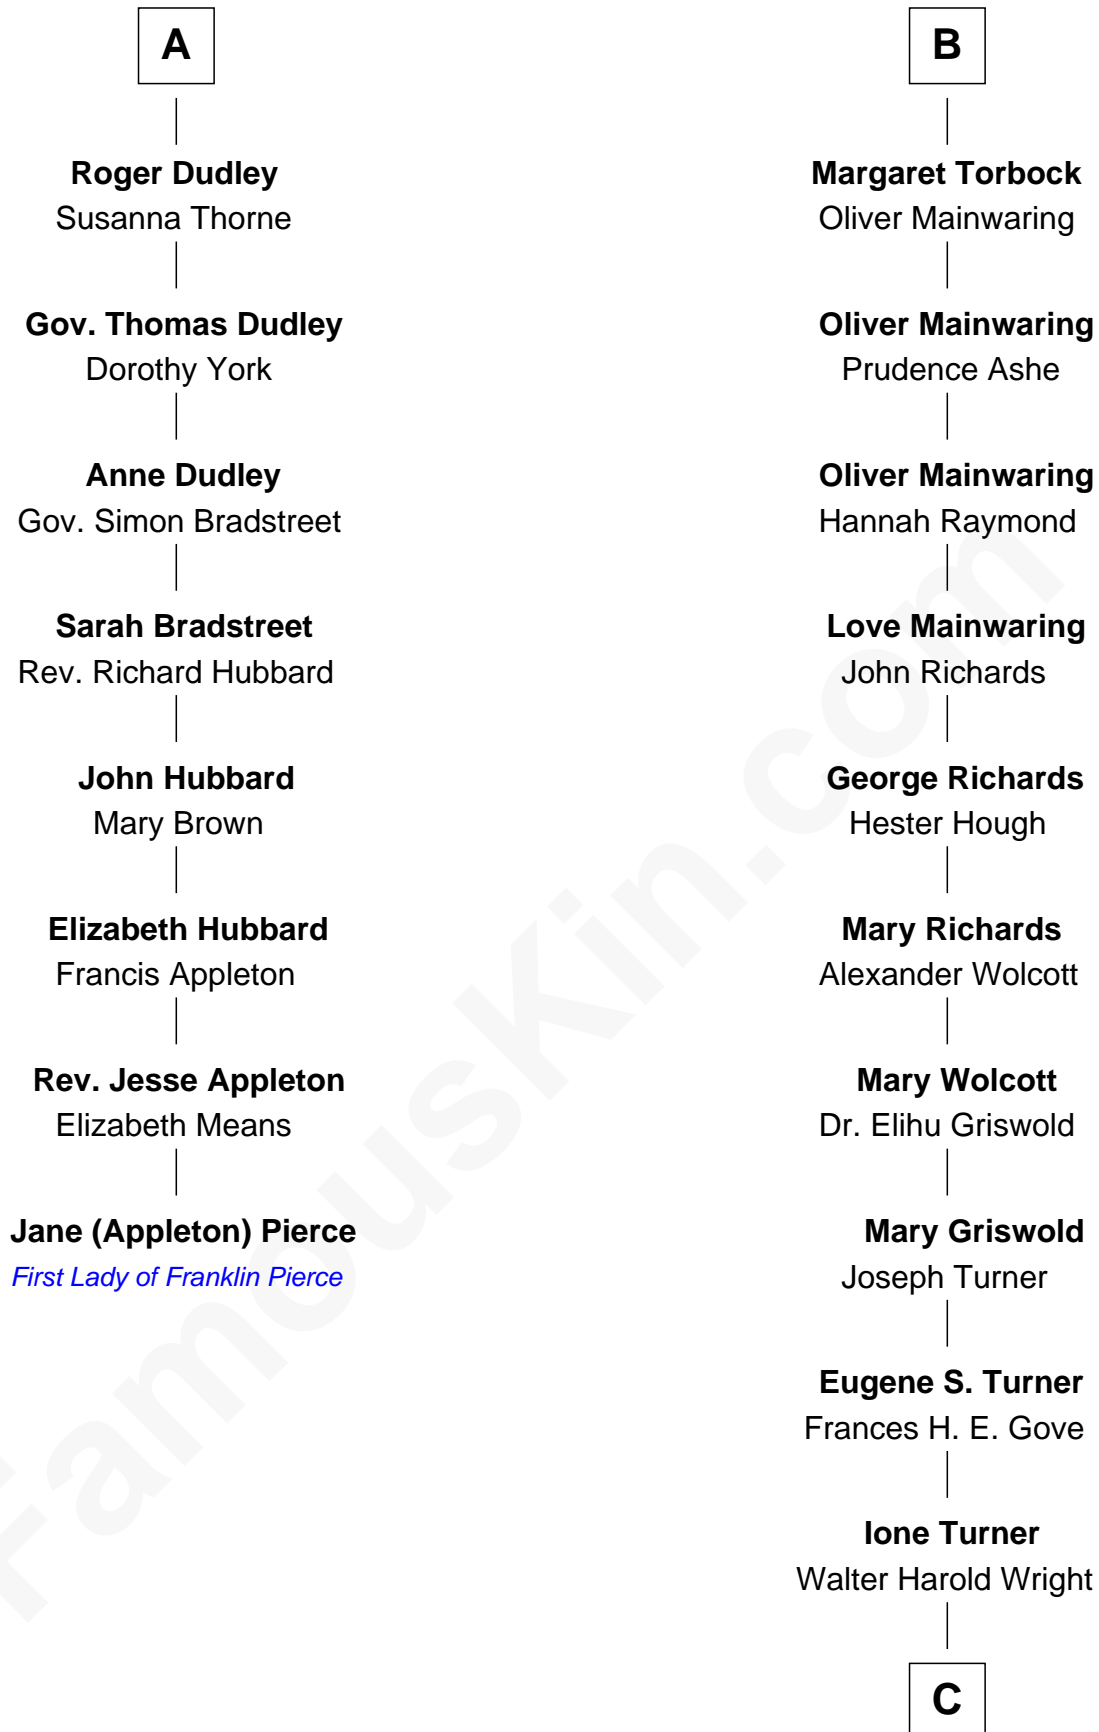

FamousKin.com

Relationship Chart of

Jane (Appleton) Pierce

First Lady of President Franklin Pierce

14th cousin 6 times removed of

Ed Helms

TV and Movie Actor

C

Inez Emeline Wright
George Pullen Jackson

Frances Helen Jackson
Fitzgerald Sale Parker

Pamela Ann Parker
John A. Helms

Ed Helms
TV and Movie Actor