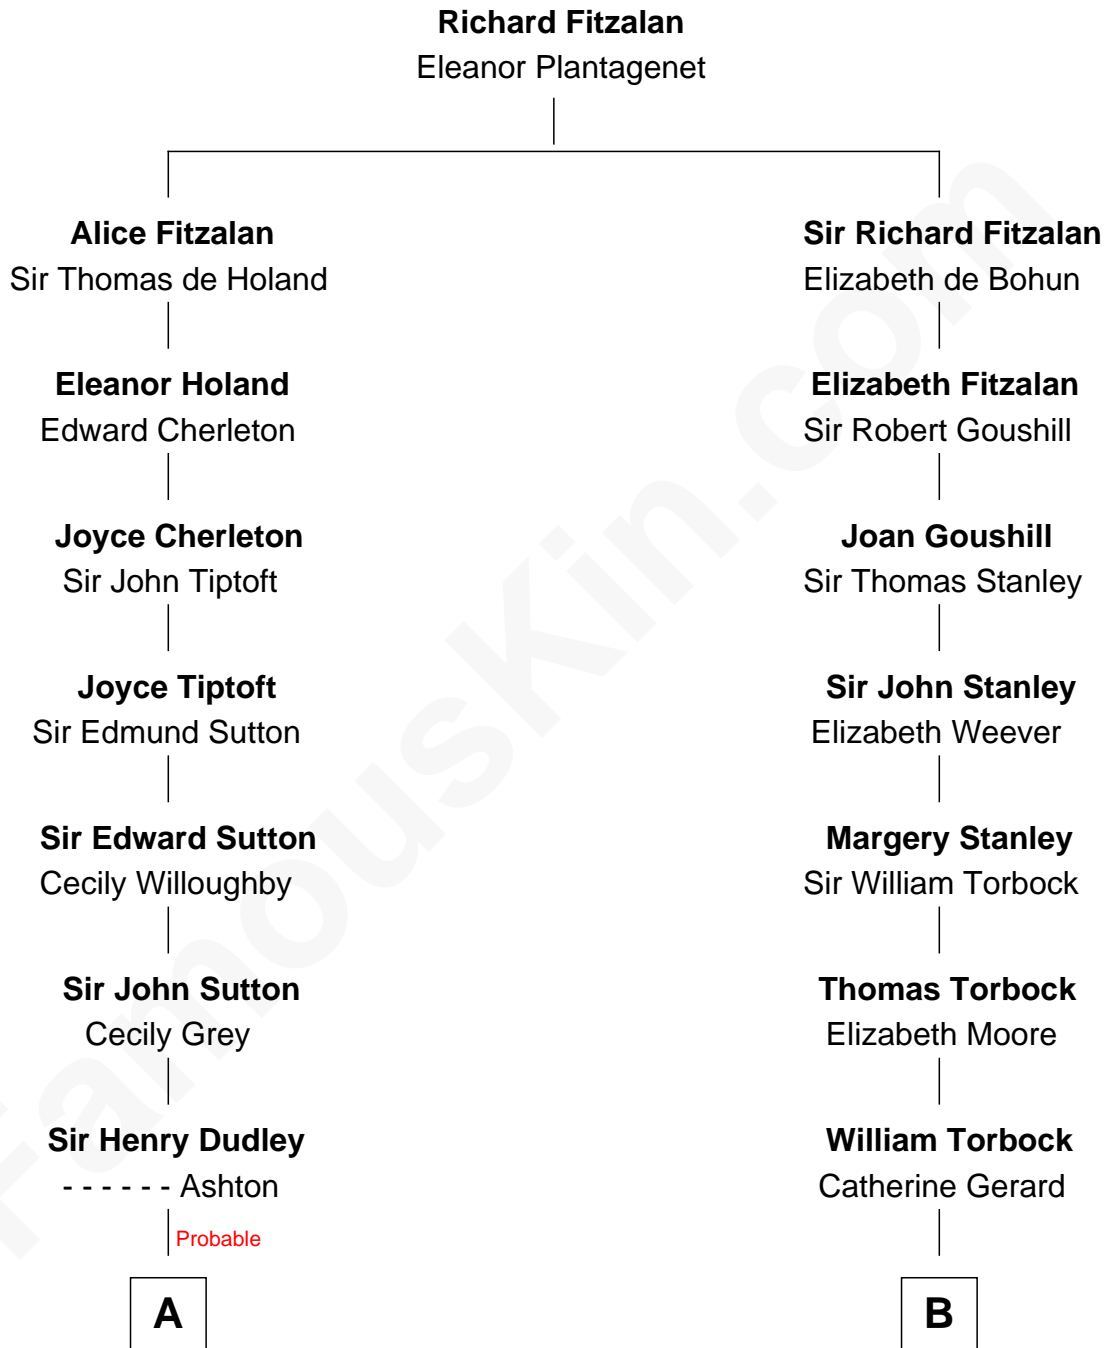

FamousKin.com

Relationship Chart of

Jane (Appleton) Pierce

First Lady of President Franklin Pierce

14th cousin 6 times removed of

Ed Helms

TV and Movie Actor

C