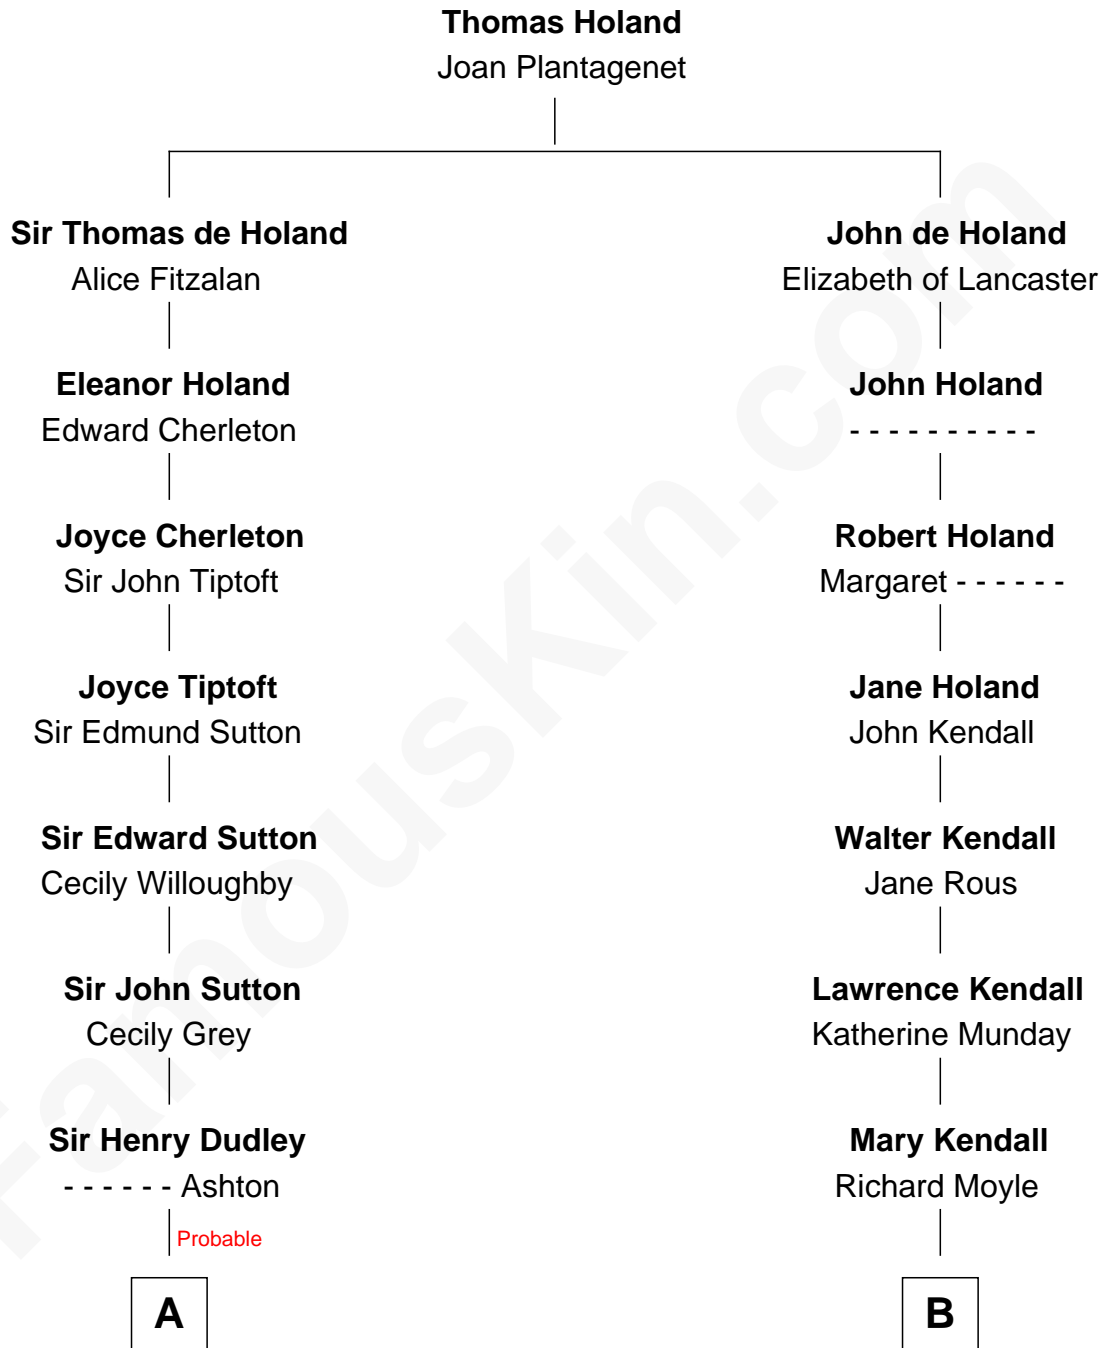

FamousKin.com

Relationship Chart of

Jane (Appleton) Pierce

First Lady of President Franklin Pierce

14th cousin 6 times removed of

Ed Helms

TV and Movie Actor

C