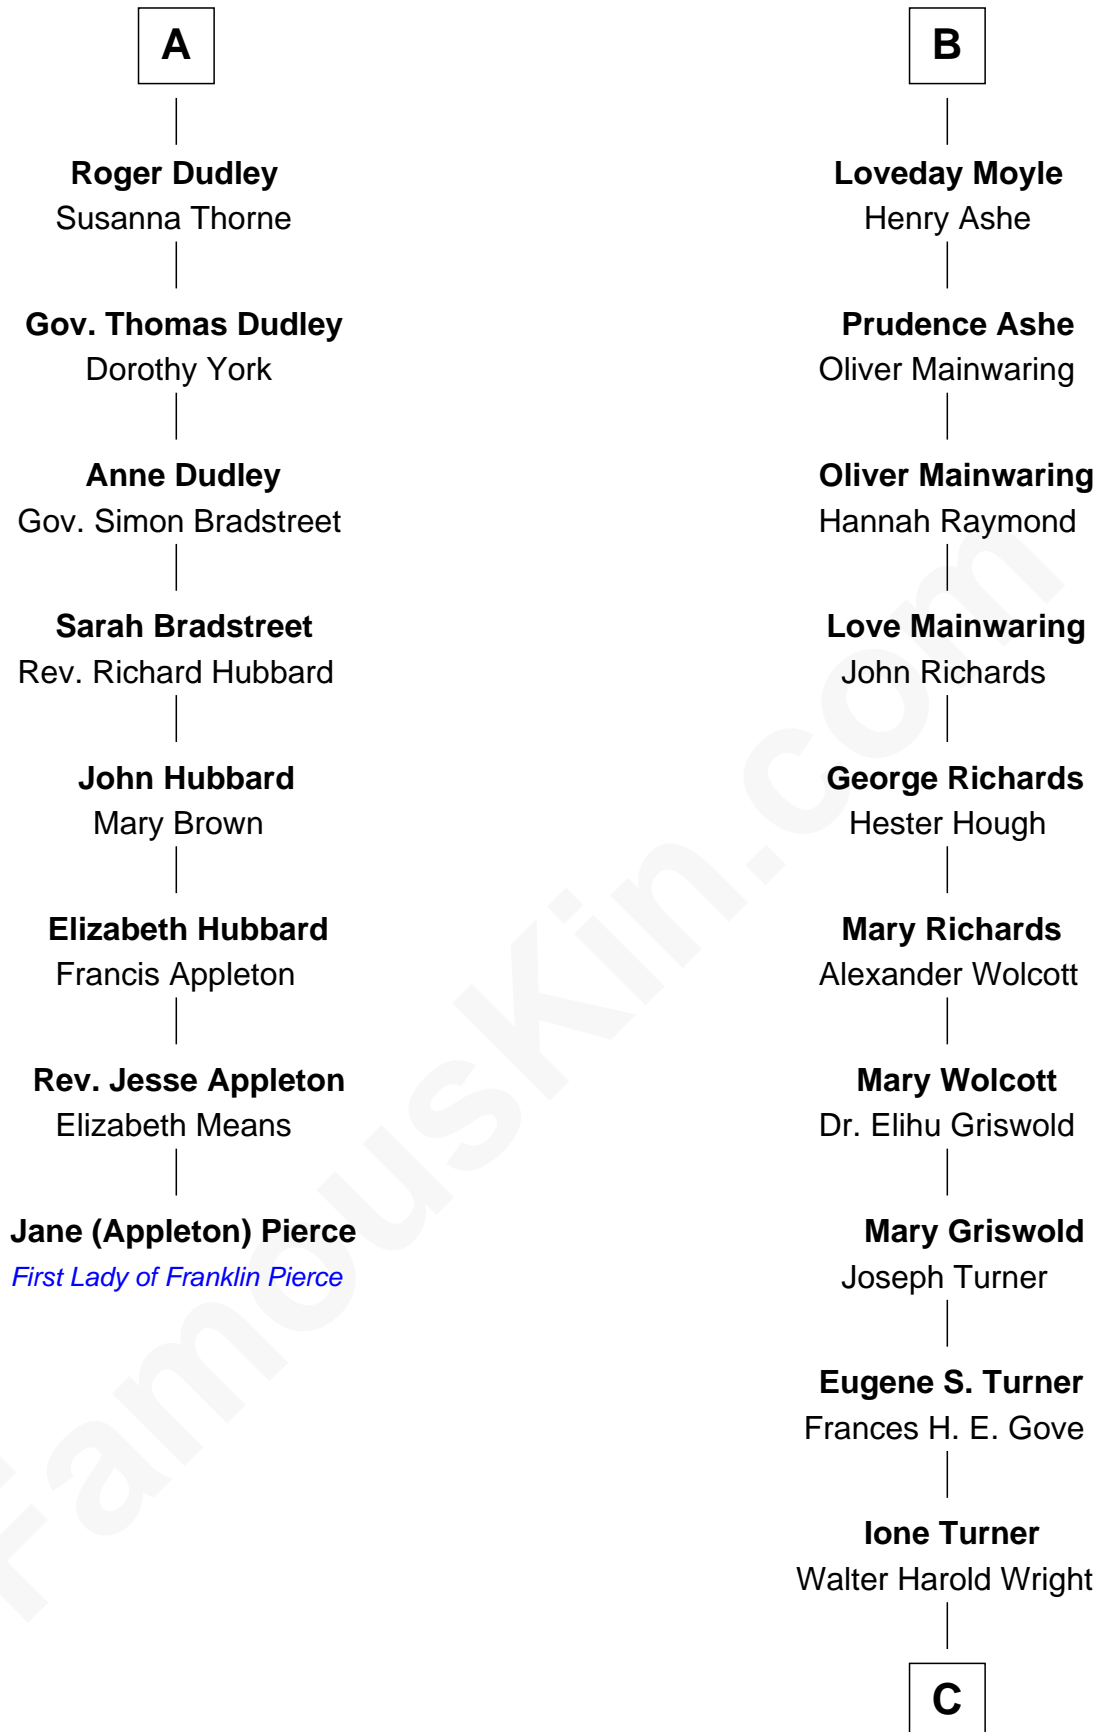

FamousKin.com

Relationship Chart of

Jane (Appleton) Pierce

First Lady of President Franklin Pierce

14th cousin 6 times removed of

Ed Helms

TV and Movie Actor

C

Inez Emeline Wright
George Pullen Jackson

Frances Helen Jackson
Fitzgerald Sale Parker

Pamela Ann Parker
John A. Helms

Ed Helms
TV and Movie Actor