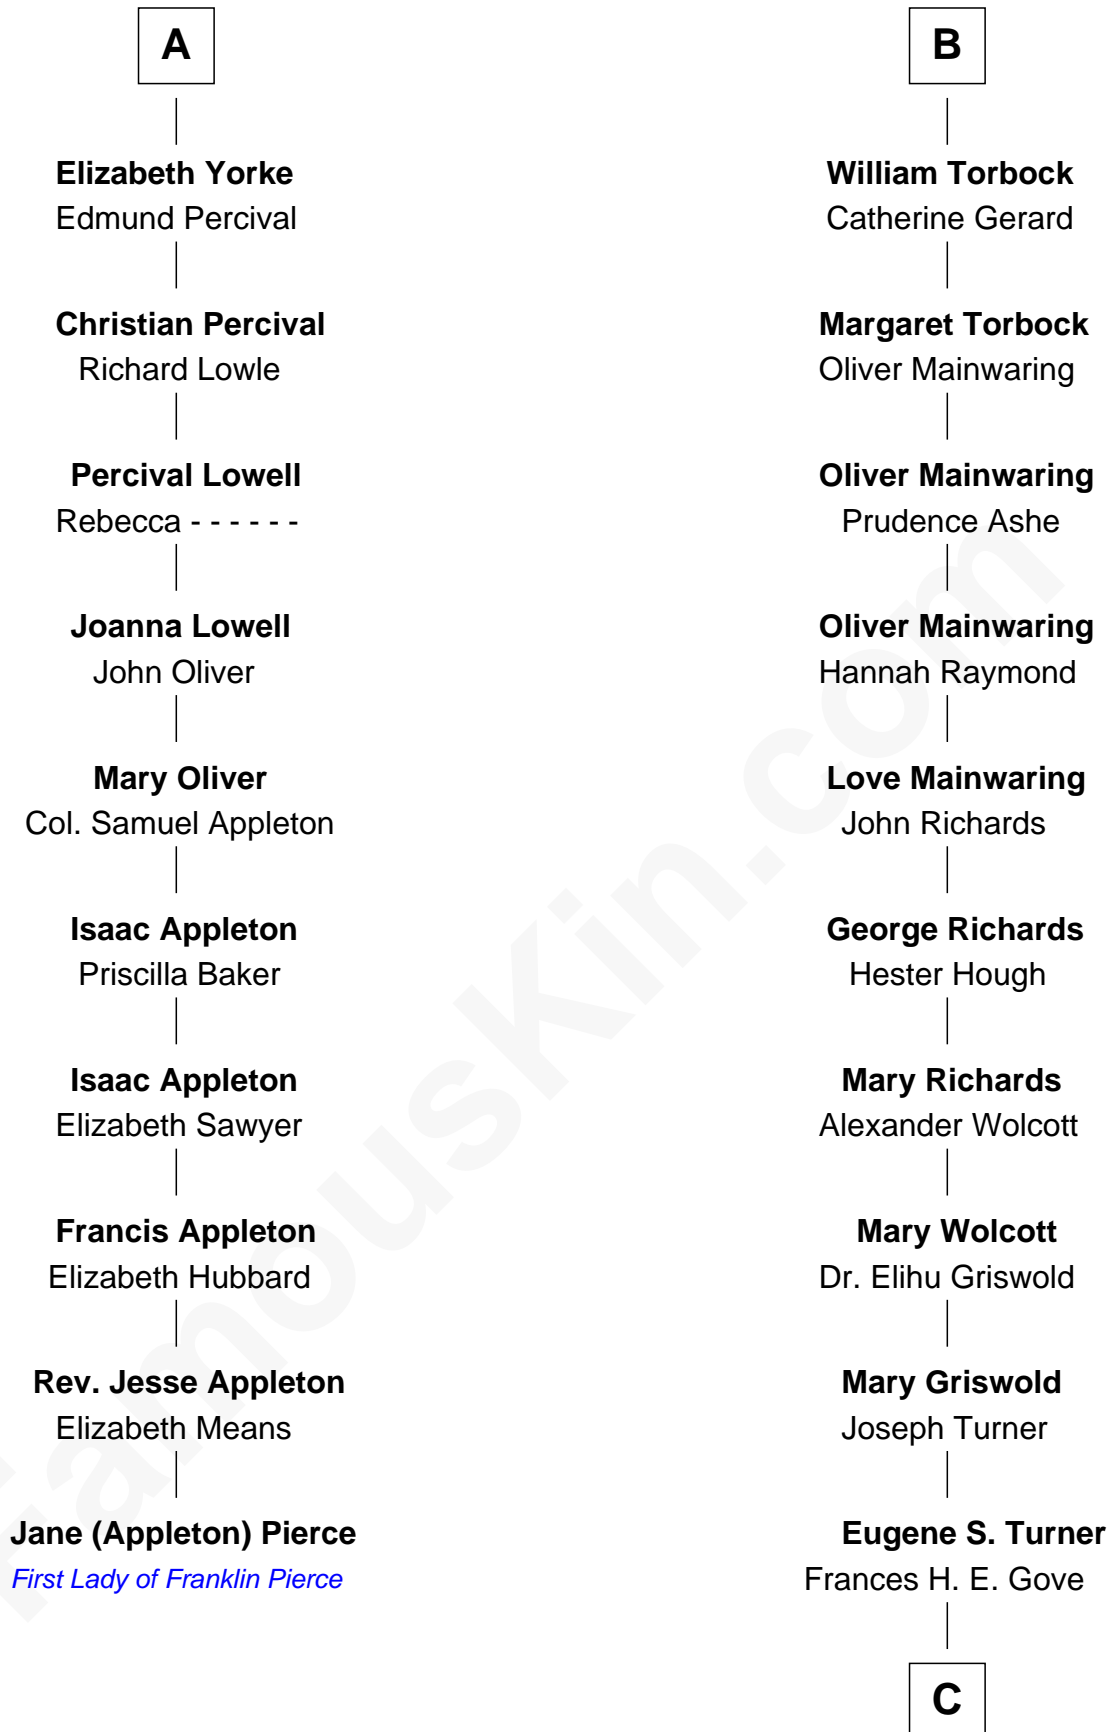

FamousKin.com

Relationship Chart of

Jane (Appleton) Pierce

First Lady of President Franklin Pierce

16th cousin 5 times removed of

Ed Helms

TV and Movie Actor

Humphrey de Bohun
Elizabeth Plantagenet

C

|
Ione Turner

Walter Harold Wright

|
Inez Emeline Wright

George Pullen Jackson

|
Frances Helen Jackson

Fitzgerald Sale Parker

|
Pamela Ann Parker