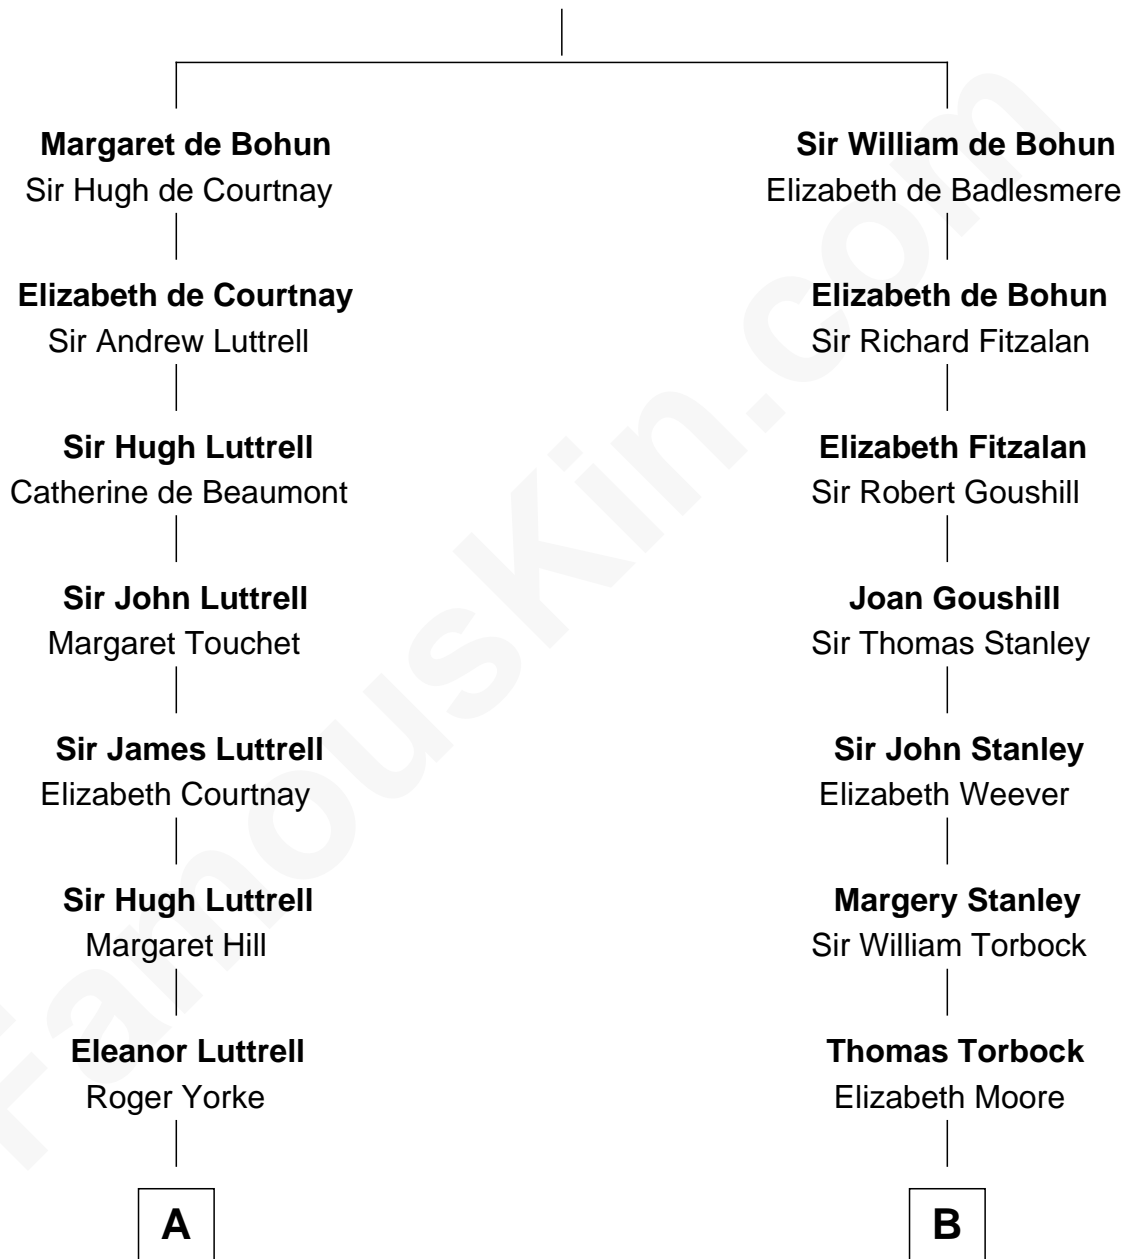

FamousKin.com

Relationship Chart of

Jane (Appleton) Pierce

First Lady of President Franklin Pierce

16th cousin 5 times removed of

Ed Helms

TV and Movie Actor

Humphrey de Bohun
Elizabeth Plantagenet