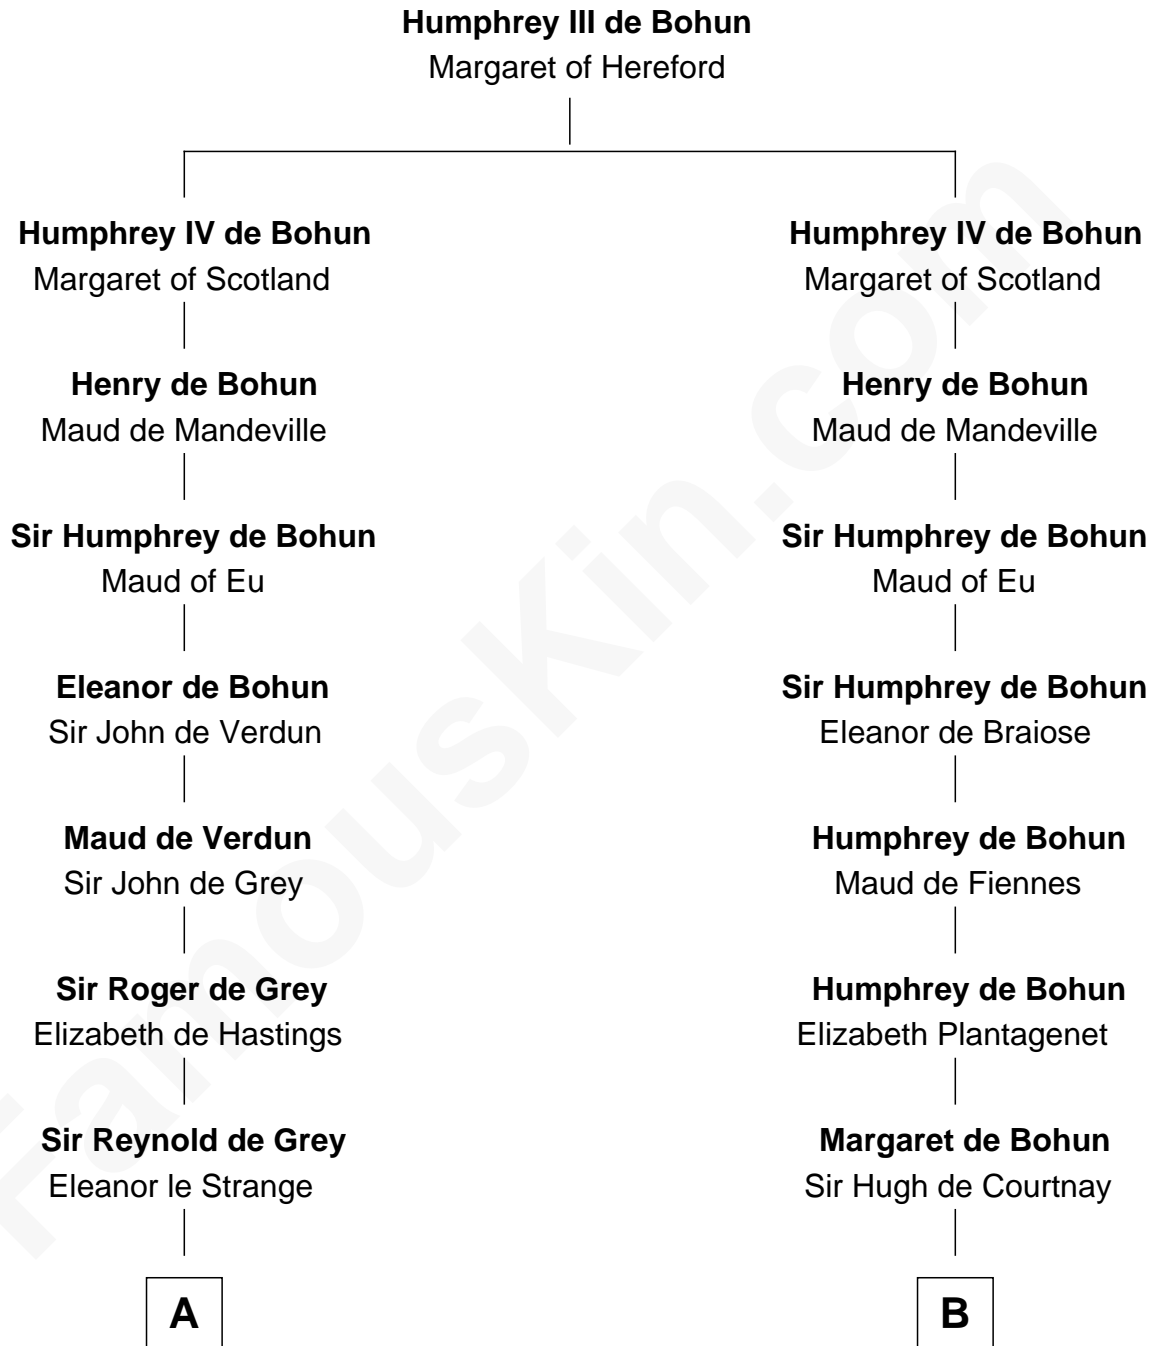

Benjamin Harrison V

Signer of the Declaration of Independence