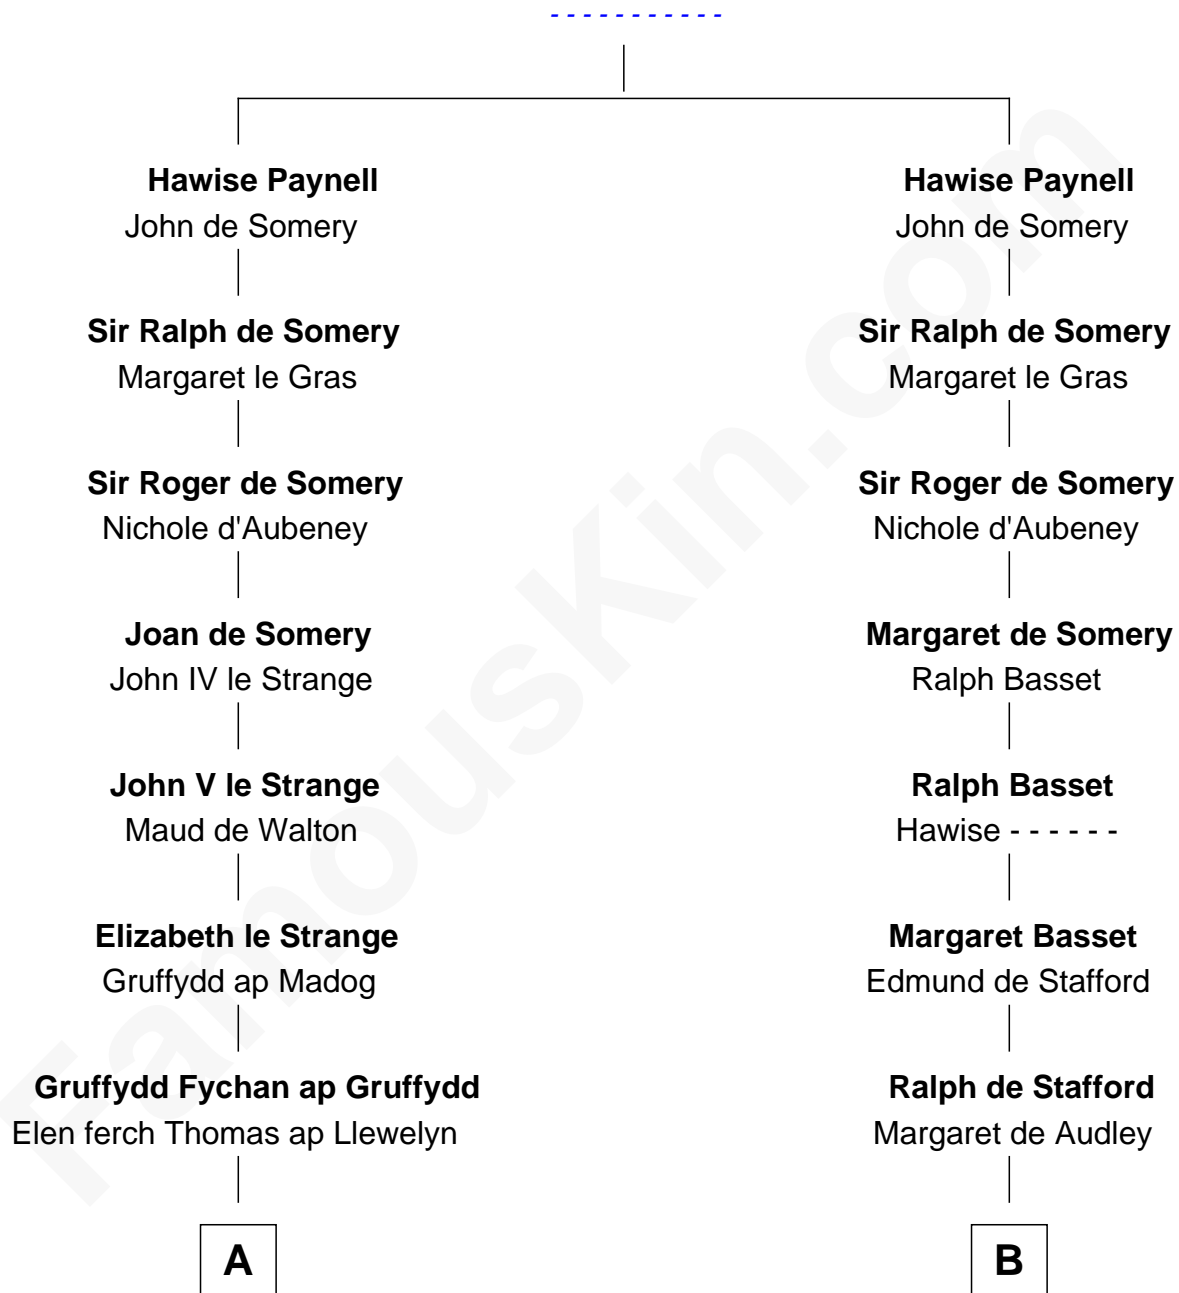

FamousKin.com

Relationship Chart of

Jane (Appleton) Pierce

First Lady of President Franklin Pierce

20th cousin of

Benjamin Harrison V

Signer of the Declaration of Independence

Ralph Paynell

C

Isaac Appleton
Elizabeth Sawyer

Francis Appleton
Elizabeth Hubbard

Rev. Jesse Appleton
Elizabeth Means

Jane (Appleton) Pierce
First Lady of Franklin Pierce

D

Benjamin Harrison
Hannah Churchill

Benjamin Harrison
Elizabeth Burwell

Benjamin Harrison
Anne Carter

Benjamin Harrison V
Signer of Declaration of Independence

FamousKin.com