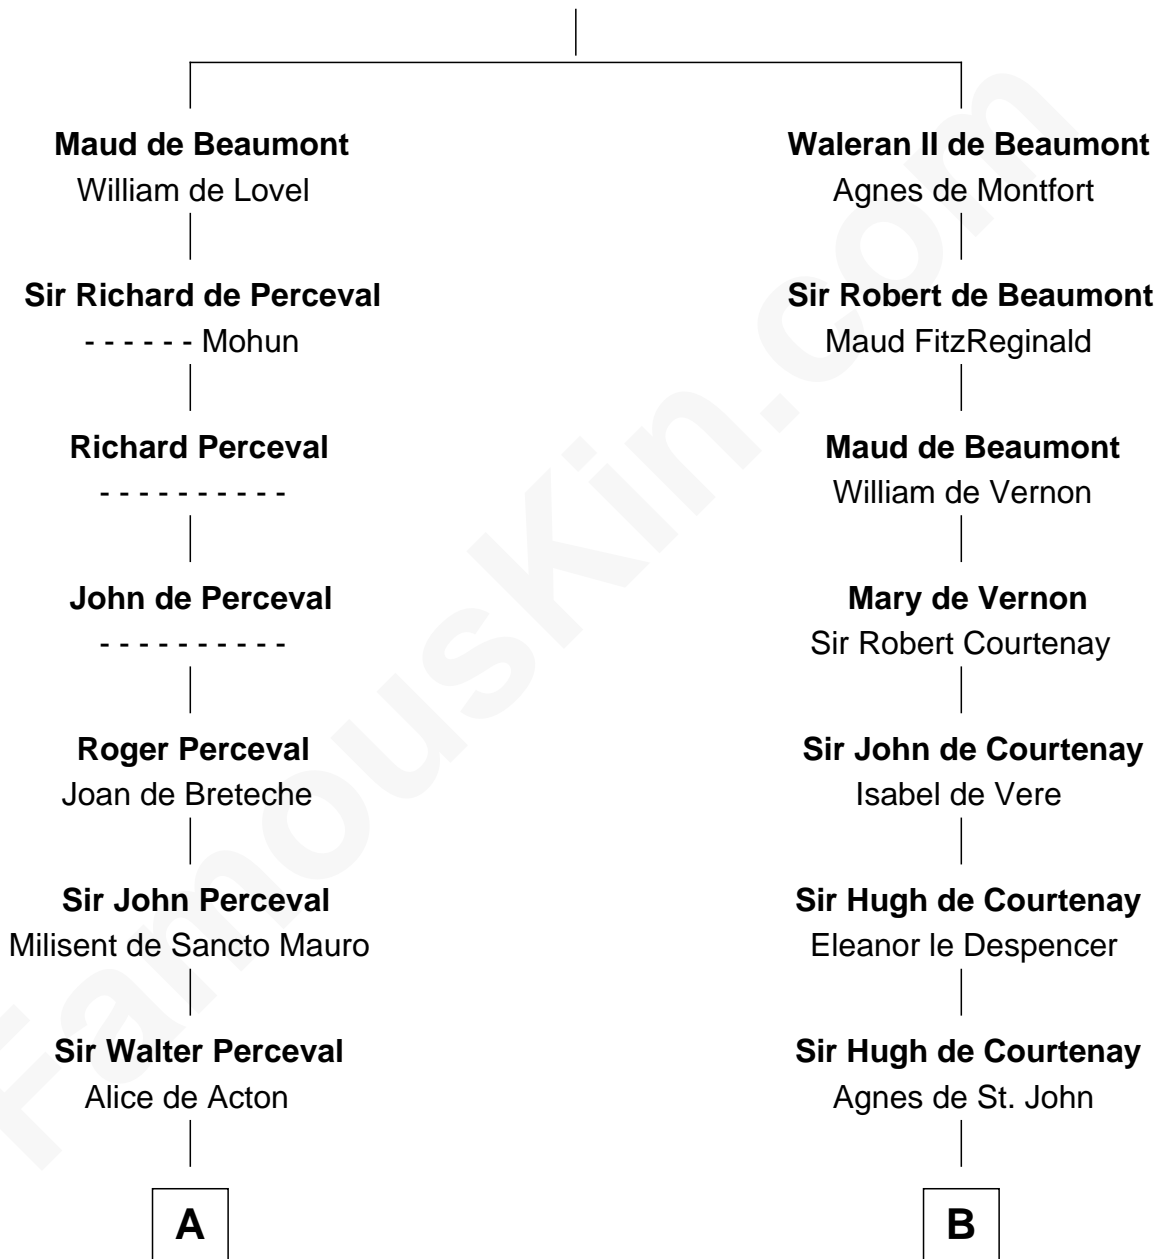

Sir Robert de Beaumont

Isabel de Vermandois