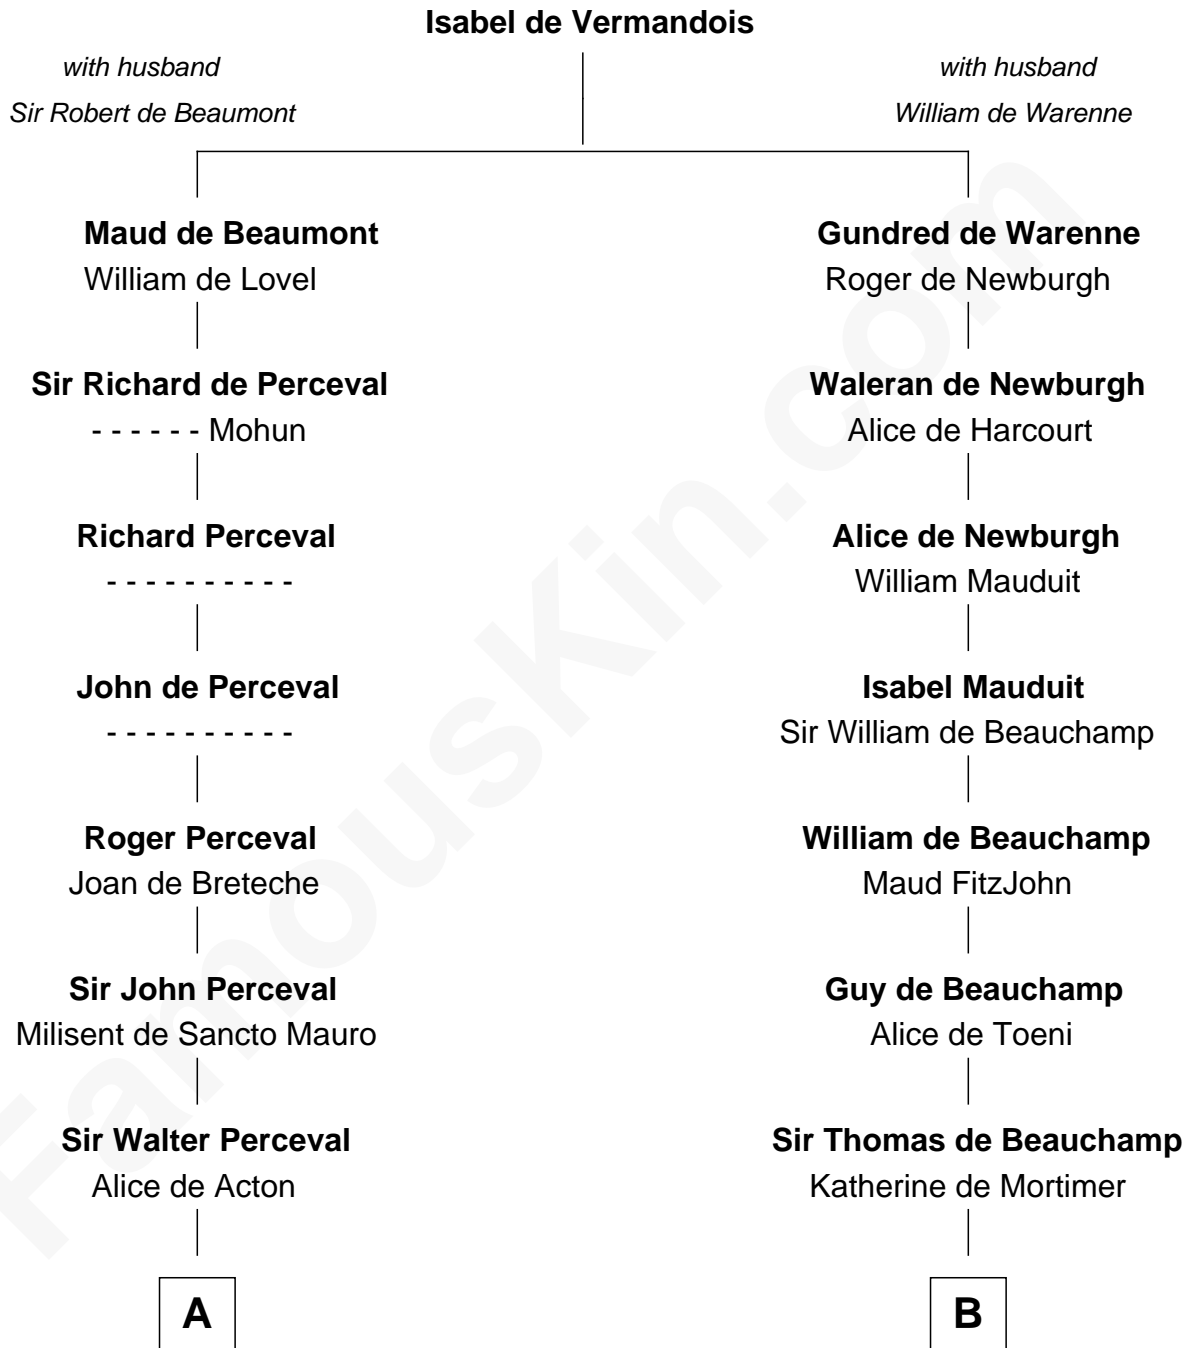

Benjamin Harrison V

Signer of the Declaration of Independence