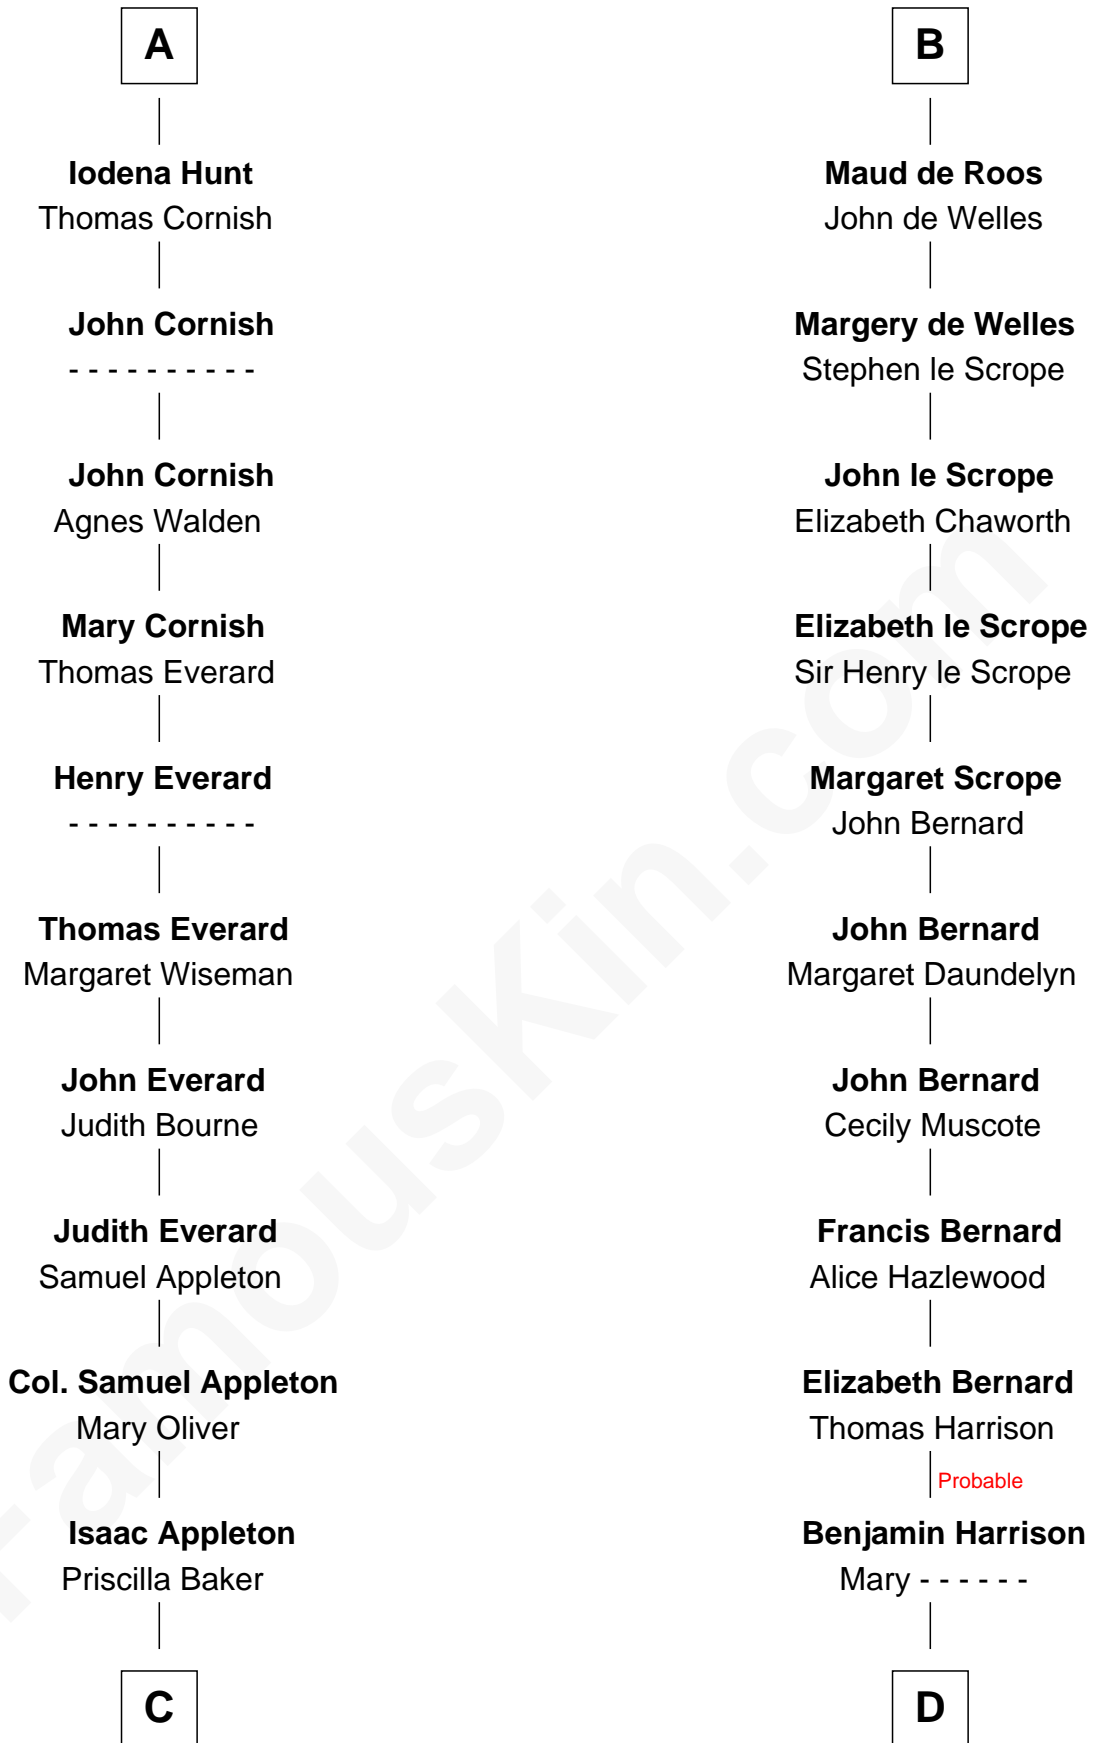

FamousKin.com

Relationship Chart of

Jane (Appleton) Pierce

First Lady of President Franklin Pierce

20th cousin of

Benjamin Harrison V

Signer of the Declaration of Independence

C

Isaac Appleton
Elizabeth Sawyer

Francis Appleton
Elizabeth Hubbard

Rev. Jesse Appleton
Elizabeth Means

Jane (Appleton) Pierce
First Lady of Franklin Pierce

D

Benjamin Harrison
Hannah Churchill

Benjamin Harrison
Elizabeth Burwell

Benjamin Harrison
Anne Carter

Benjamin Harrison V
Signer of Declaration of Independence

FamousKin.com