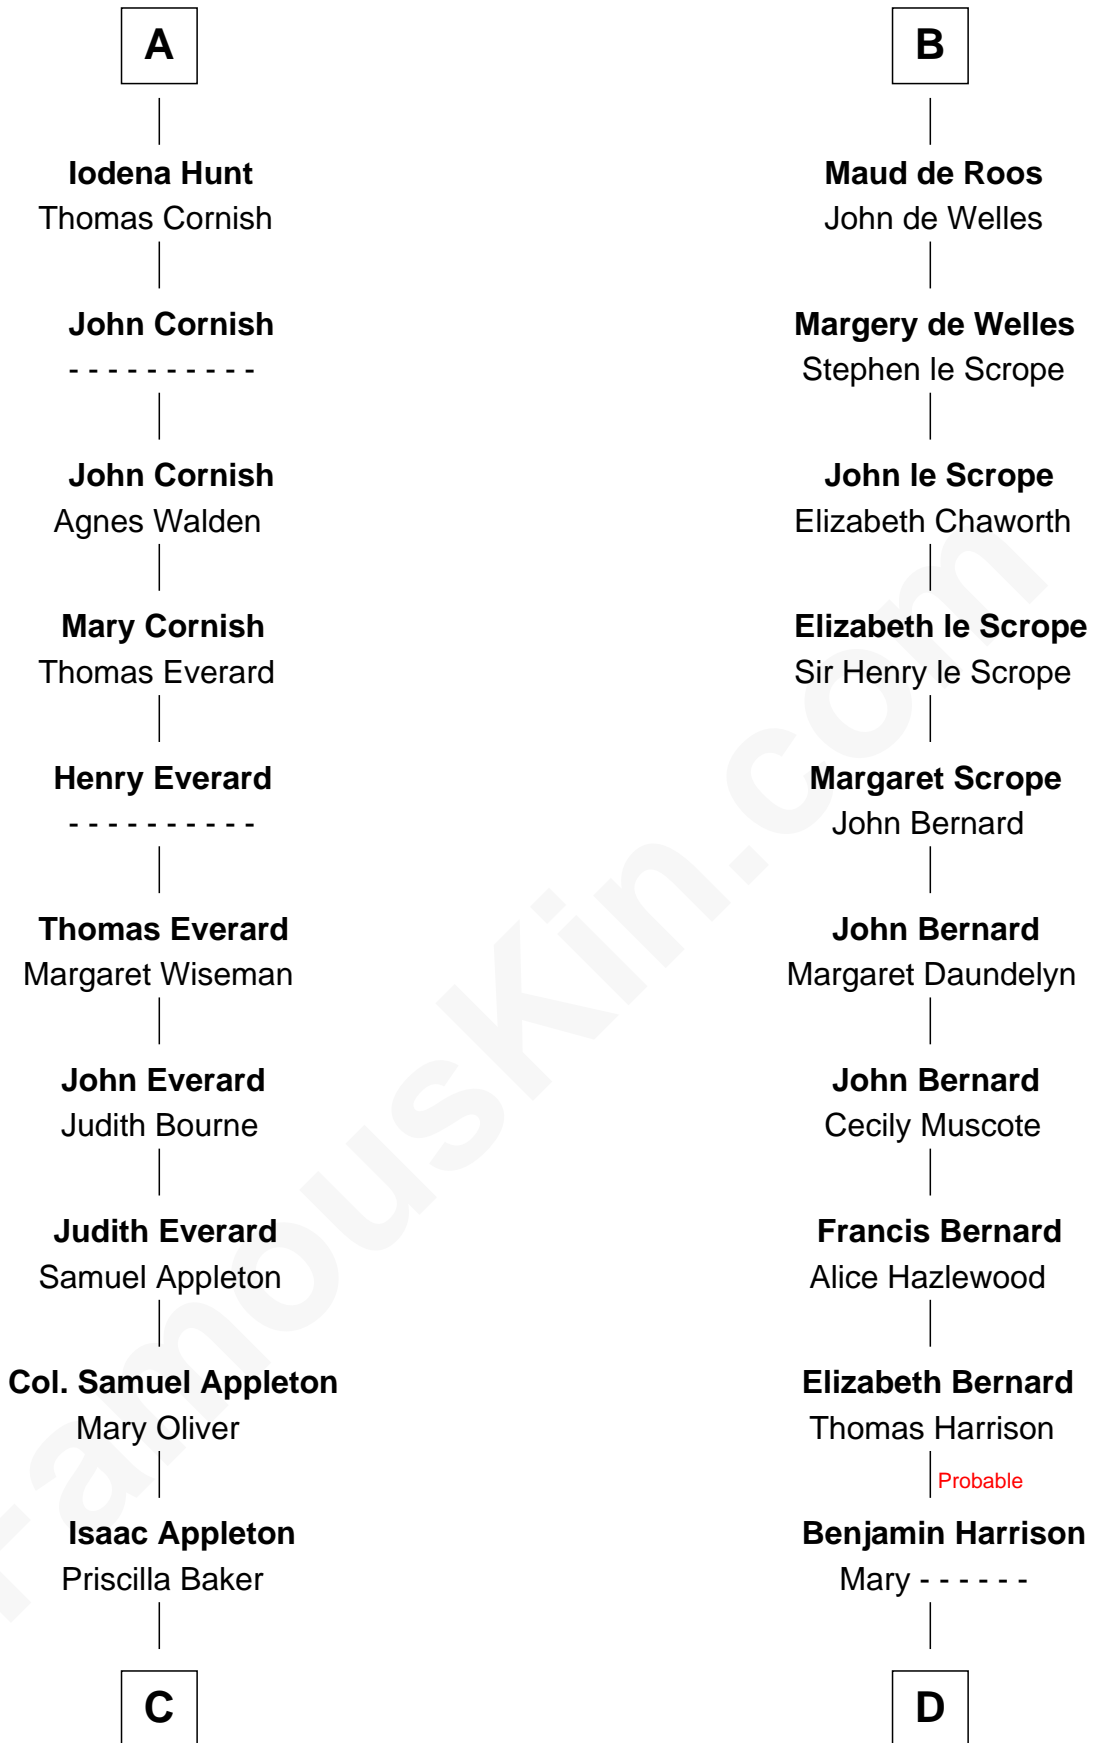

## Relationship Chart of

### Jane (Appleton) Pierce

First Lady of President Franklin Pierce

20th cousin of

### Benjamin Harrison V

Signer of the Declaration of Independence

**C**

**Isaac Appleton**  
Elizabeth Sawyer

**Francis Appleton**  
Elizabeth Hubbard

**Rev. Jesse Appleton**  
Elizabeth Means

**Jane (Appleton) Pierce**  
*First Lady of Franklin Pierce*