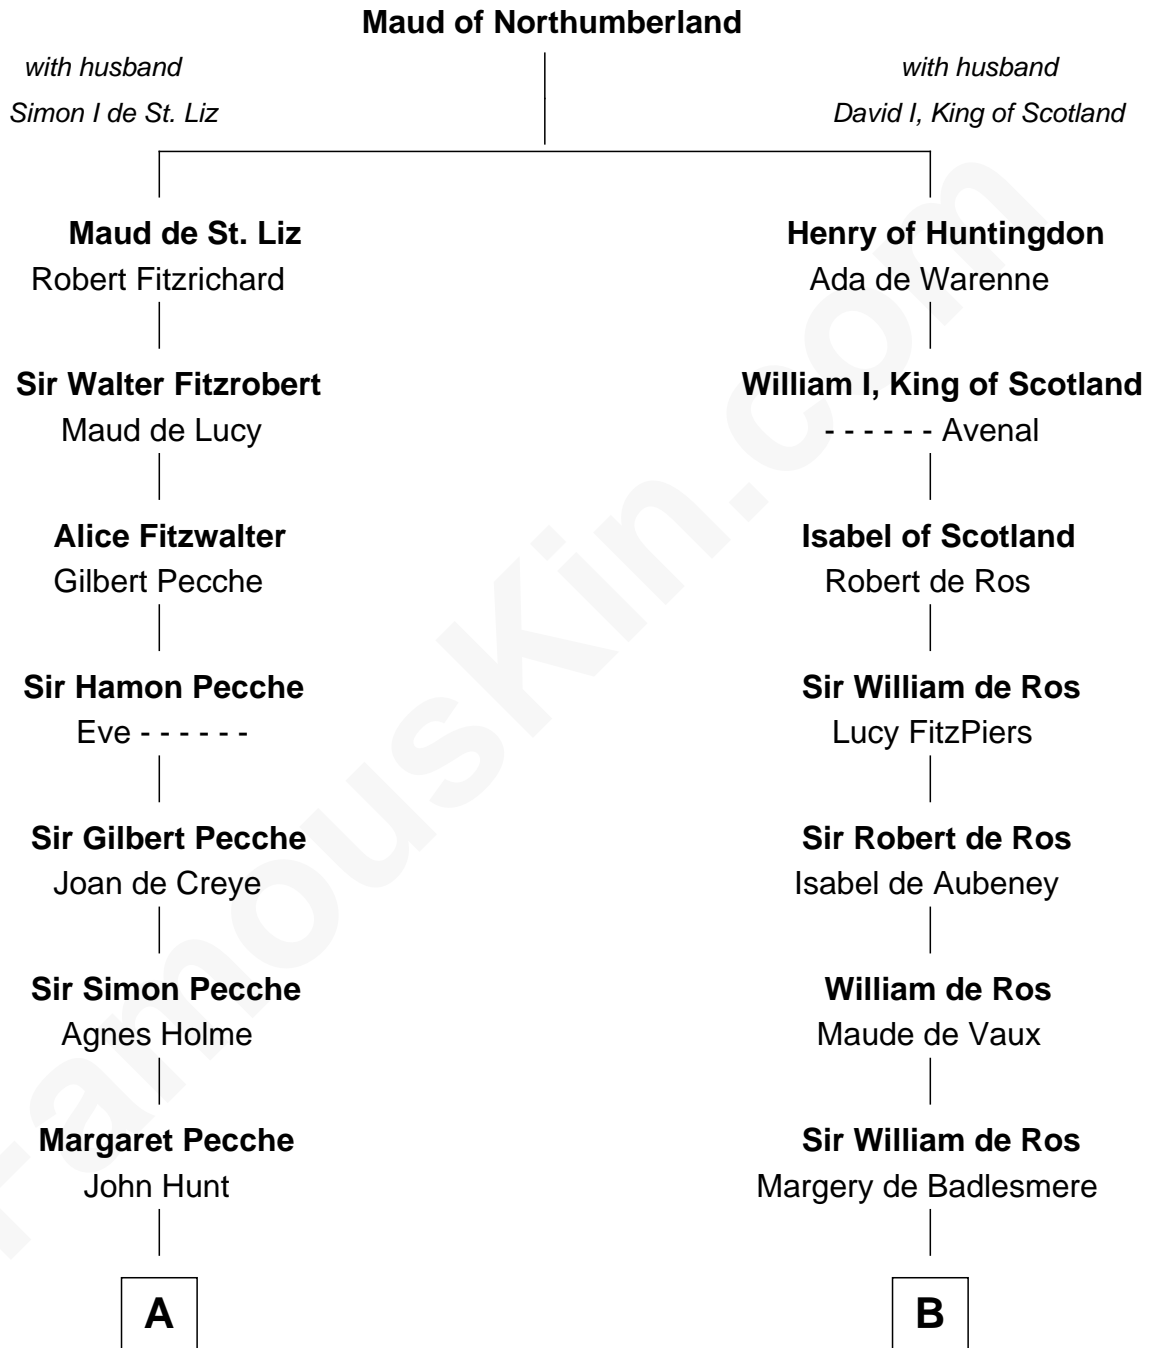

Benjamin Harrison V

Signer of the Declaration of Independence