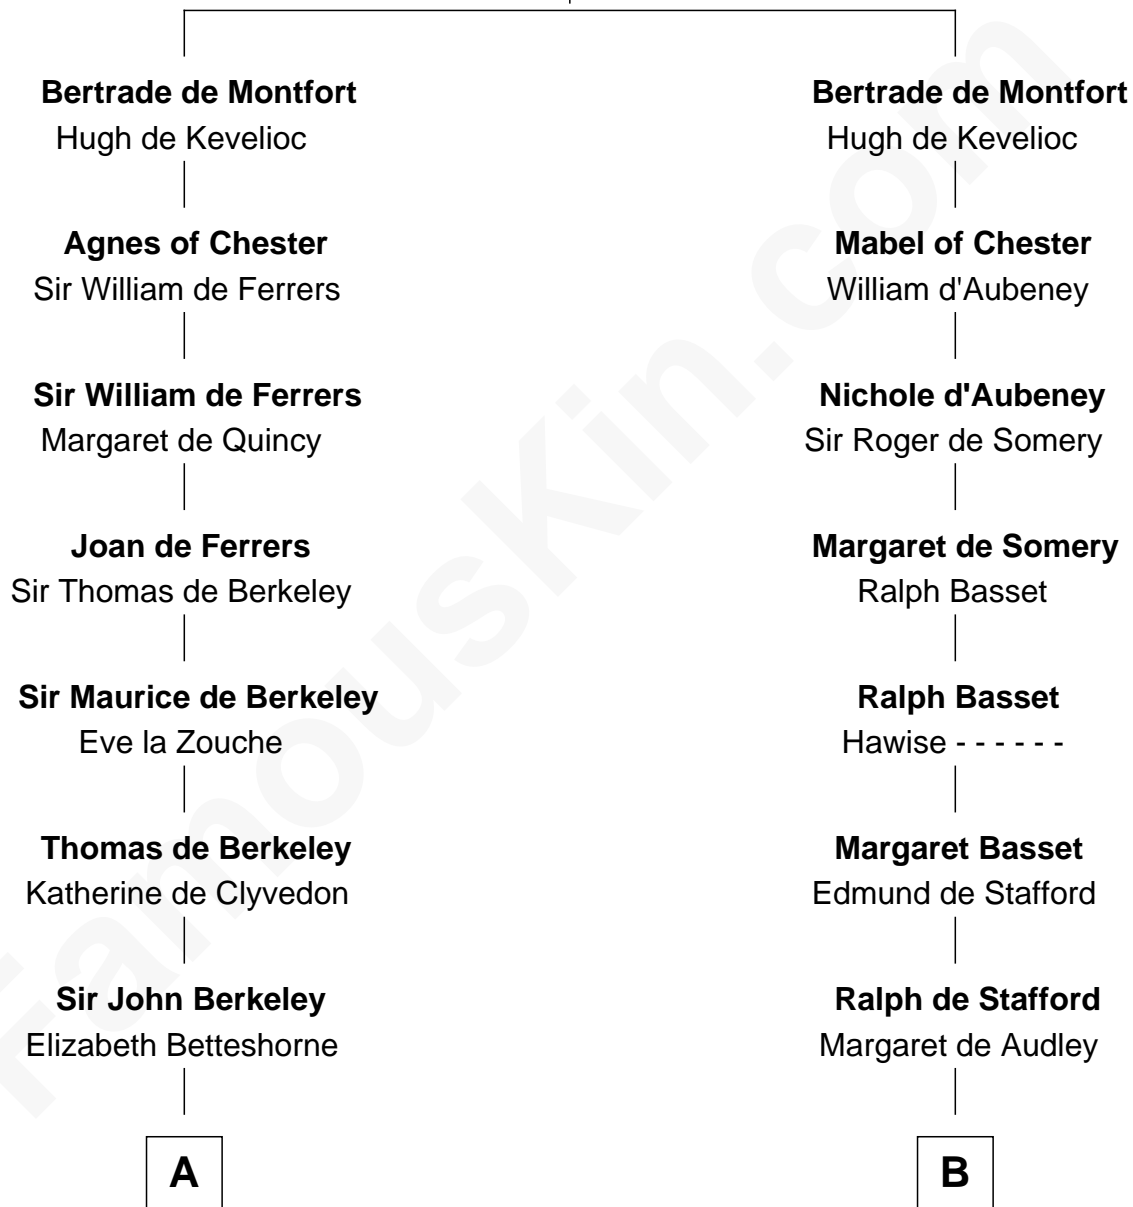

## Relationship Chart of

### Jane (Appleton) Pierce

*First Lady of President Franklin Pierce*

19th cousin 1 time removed of

### Benjamin Harrison V

*Signer of the Declaration of Independence*

**Simon III de Montfort**

Maud - - - - -

**C**

**Elizabeth Hubbard**

Francis Appleton

**Rev. Jesse Appleton**