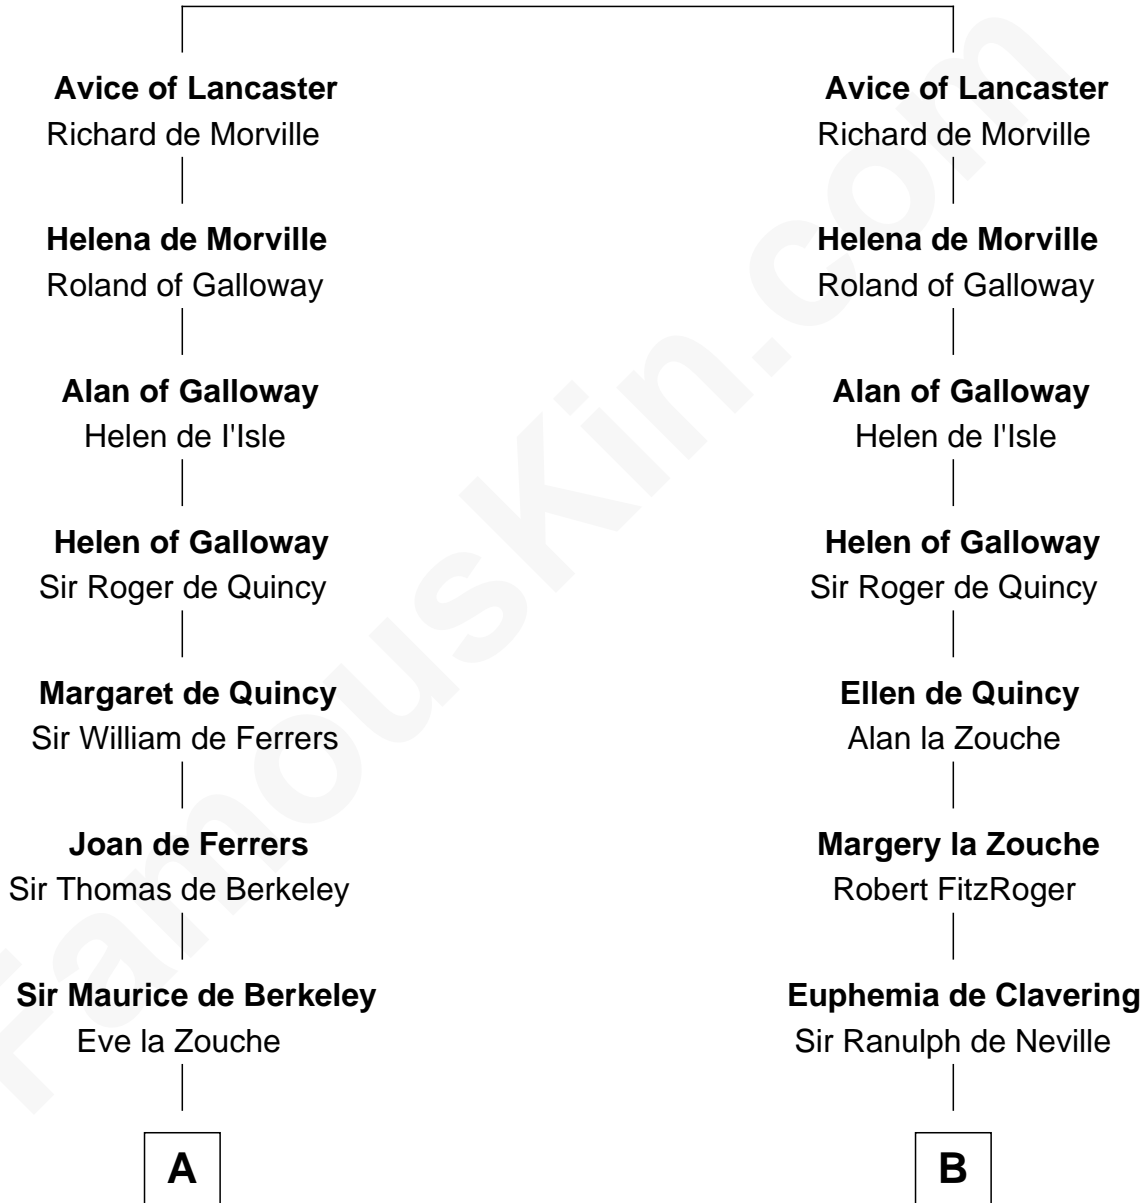

FamousKin.com
Relationship Chart of
Jane (Appleton) Pierce

First Lady of President Franklin Pierce

21st cousin of

Benjamin Harrison V

Signer of the Declaration of Independence

William I de Lancaster
 Gundred de Warenne

C

Sarah Bradstreet
Rev. Richard Hubbard

John Hubbard
Mary Brown

Elizabeth Hubbard
Francis Appleton

Rev. Jesse Appleton
Elizabeth Means

Jane (Appleton) Pierce
First Lady of Franklin Pierce

D

Benjamin Harrison
Mary - - - - -