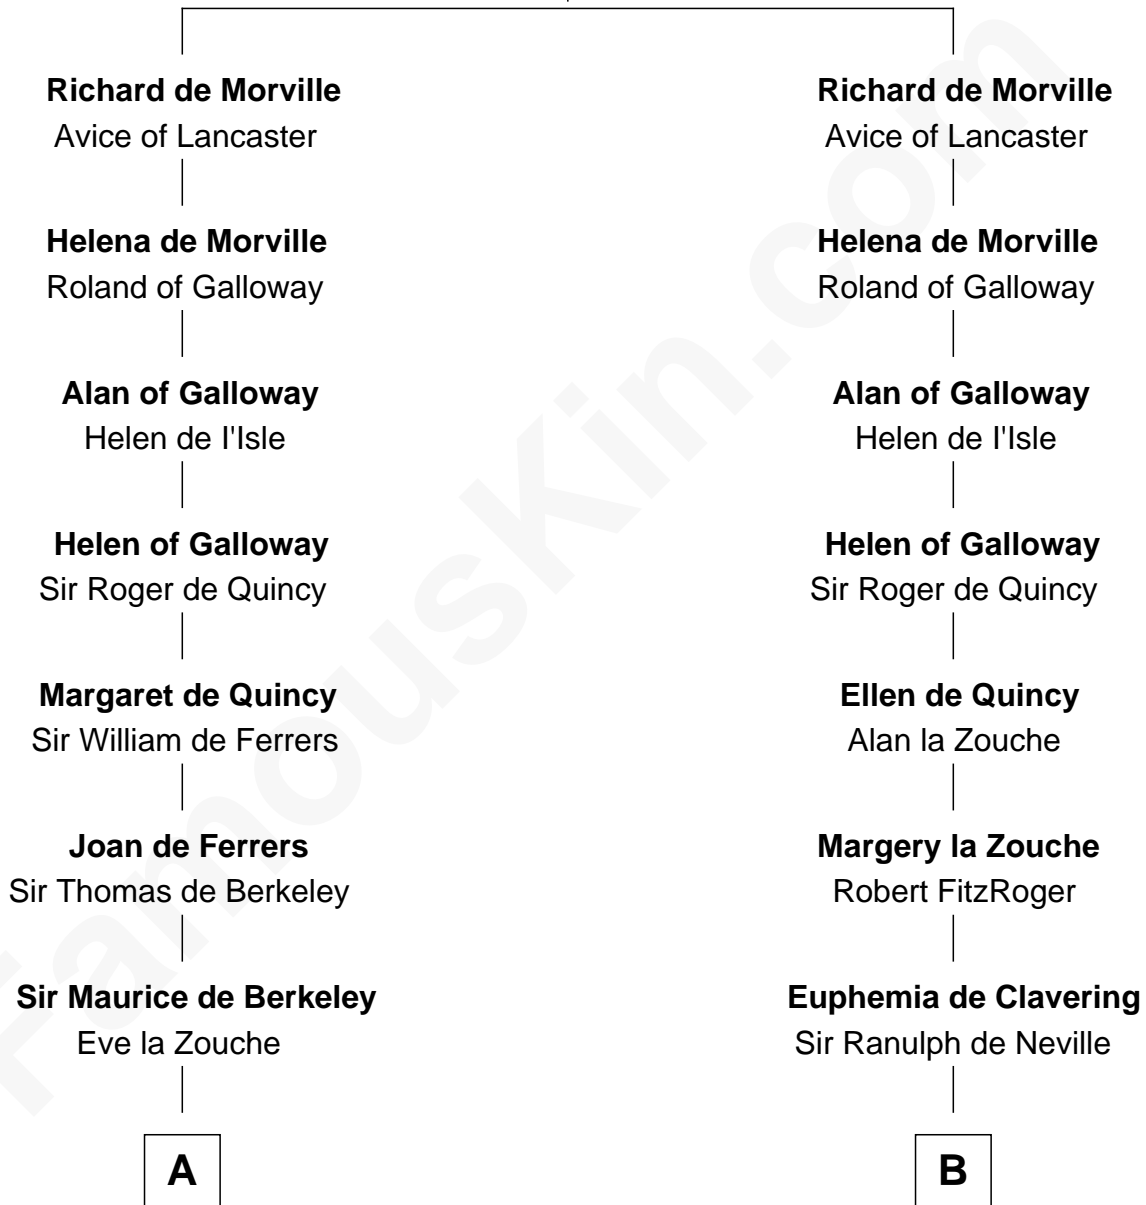

FamousKin.com

Relationship Chart of

Jane (Appleton) Pierce

First Lady of President Franklin Pierce

21st cousin of

Benjamin Harrison V

Signer of the Declaration of Independence

Hugh de Morville
Beatrice de Beauchamp

C

Sarah Bradstreet
Rev. Richard Hubbard

John Hubbard
Mary Brown

Elizabeth Hubbard
Francis Appleton

Rev. Jesse Appleton
Elizabeth Means

Jane (Appleton) Pierce
First Lady of Franklin Pierce

D

Benjamin Harrison
Mary - - - - -