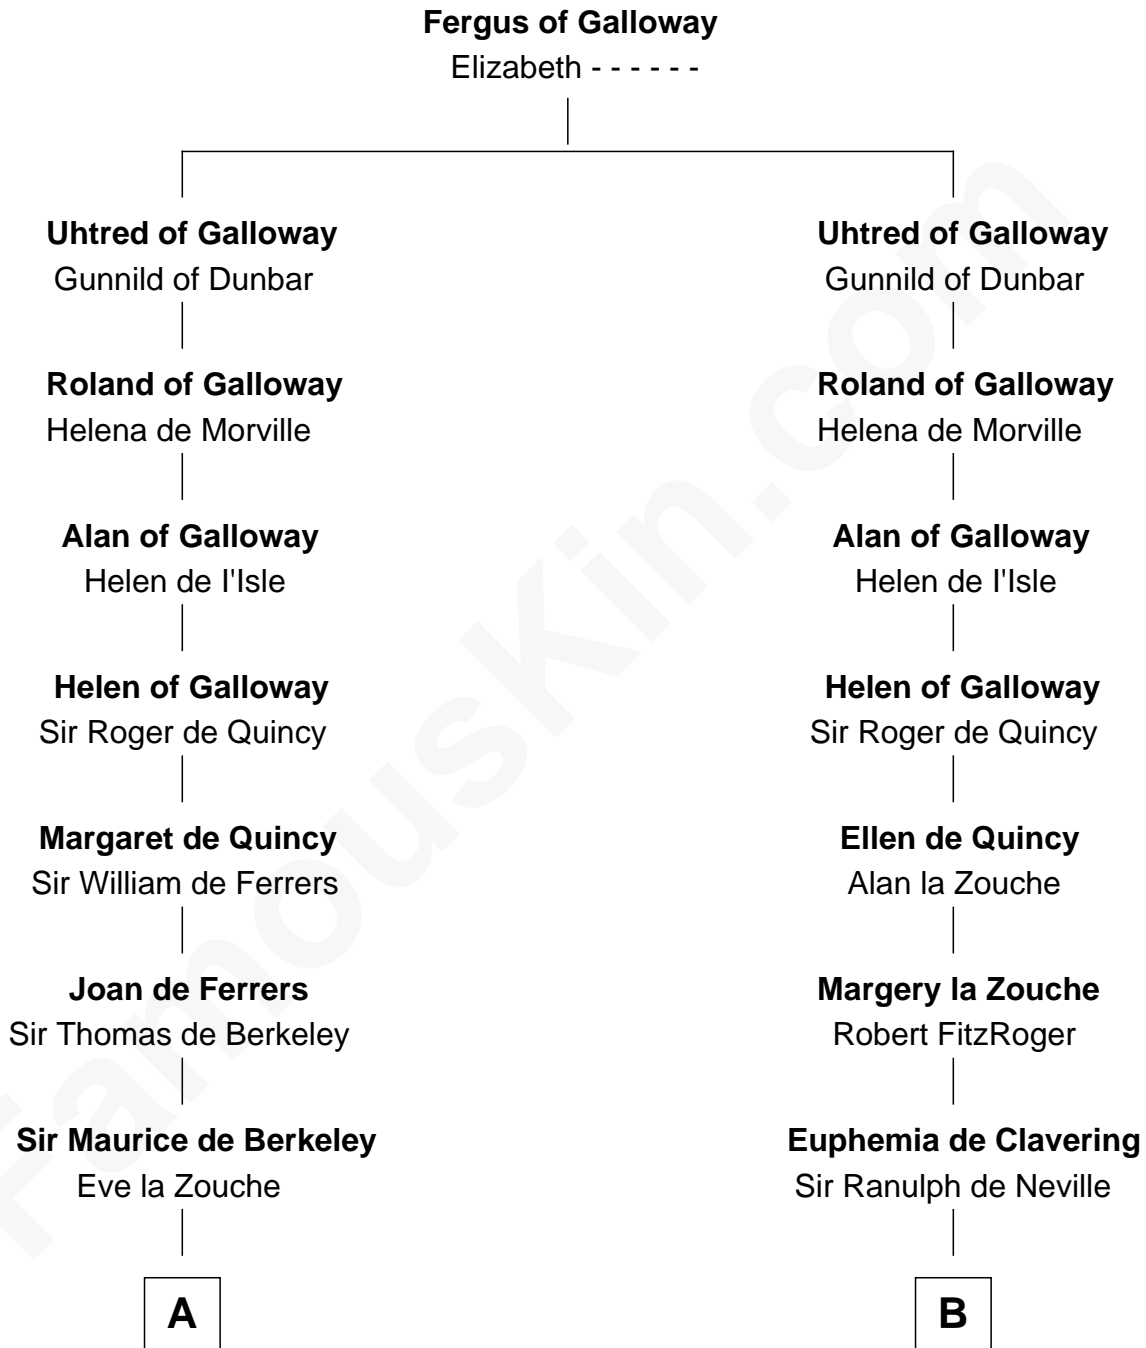

FamousKin.com

Relationship Chart of

Jane (Appleton) Pierce

First Lady of President Franklin Pierce

21st cousin of

Benjamin Harrison V

Signer of the Declaration of Independence

C

Sarah Bradstreet
Rev. Richard Hubbard
|
John Hubbard
Mary Brown
|
Elizabeth Hubbard
Francis Appleton
|
Rev. Jesse Appleton
Elizabeth Means
|
Jane (Appleton) Pierce
First Lady of Franklin Pierce

D

Benjamin Harrison
Mary - - - - -
|
Benjamin Harrison
Hannah Churchill
|
Benjamin Harrison
Elizabeth Burwell
|
Benjamin Harrison
Anne Carter
|
Benjamin Harrison V
Signer of Declaration of Independence