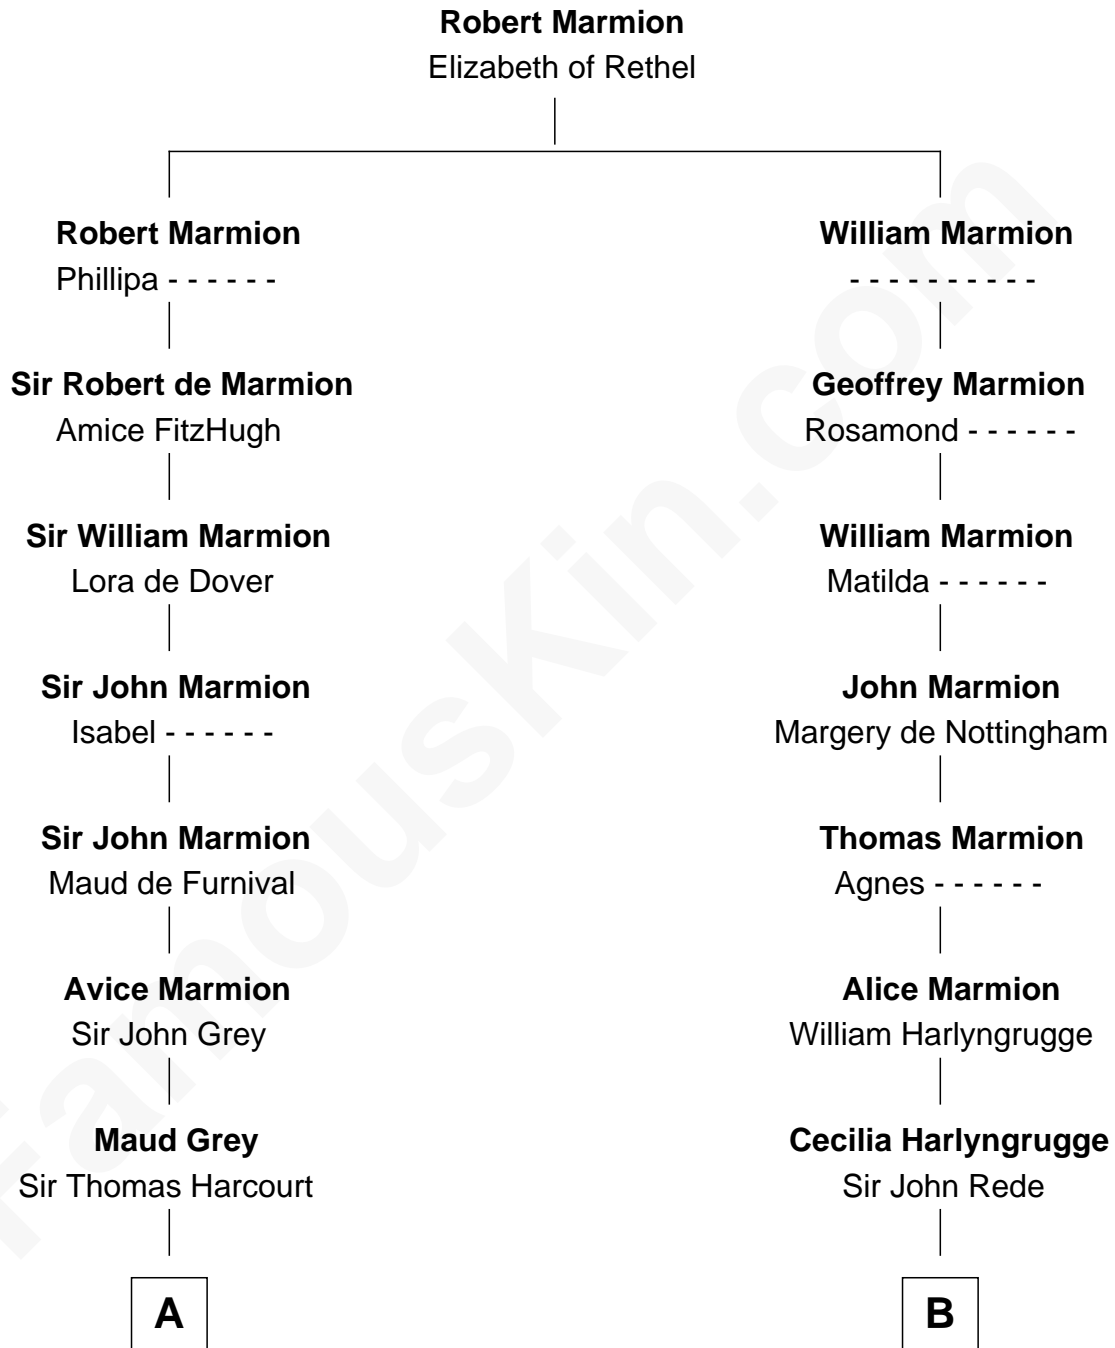

Benjamin Harrison V

Signer of the Declaration of Independence