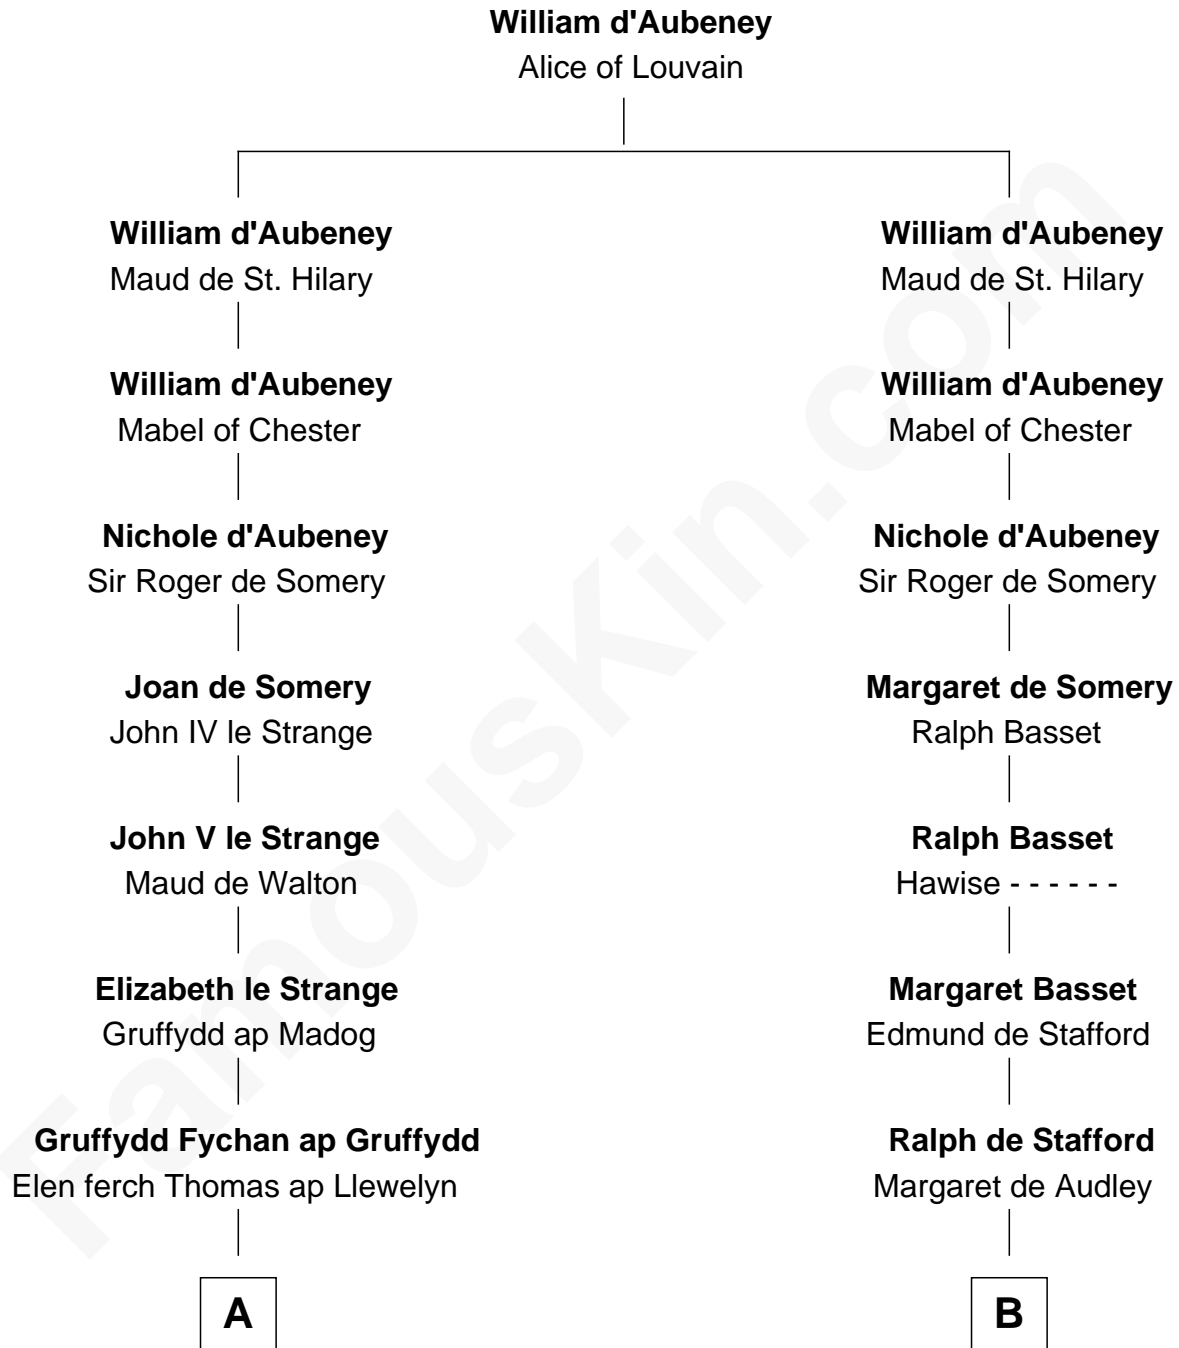

FamousKin.com

Relationship Chart of

Jane (Appleton) Pierce

First Lady of President Franklin Pierce

20th cousin of

Benjamin Harrison V

Signer of the Declaration of Independence

C

Isaac Appleton
Elizabeth Sawyer

Francis Appleton
Elizabeth Hubbard

Rev. Jesse Appleton
Elizabeth Means

Jane (Appleton) Pierce
First Lady of Franklin Pierce

D

Benjamin Harrison
Hannah Churchill

Benjamin Harrison
Elizabeth Burwell

Benjamin Harrison
Anne Carter

Benjamin Harrison V
Signer of Declaration of Independence

FamousKin.com