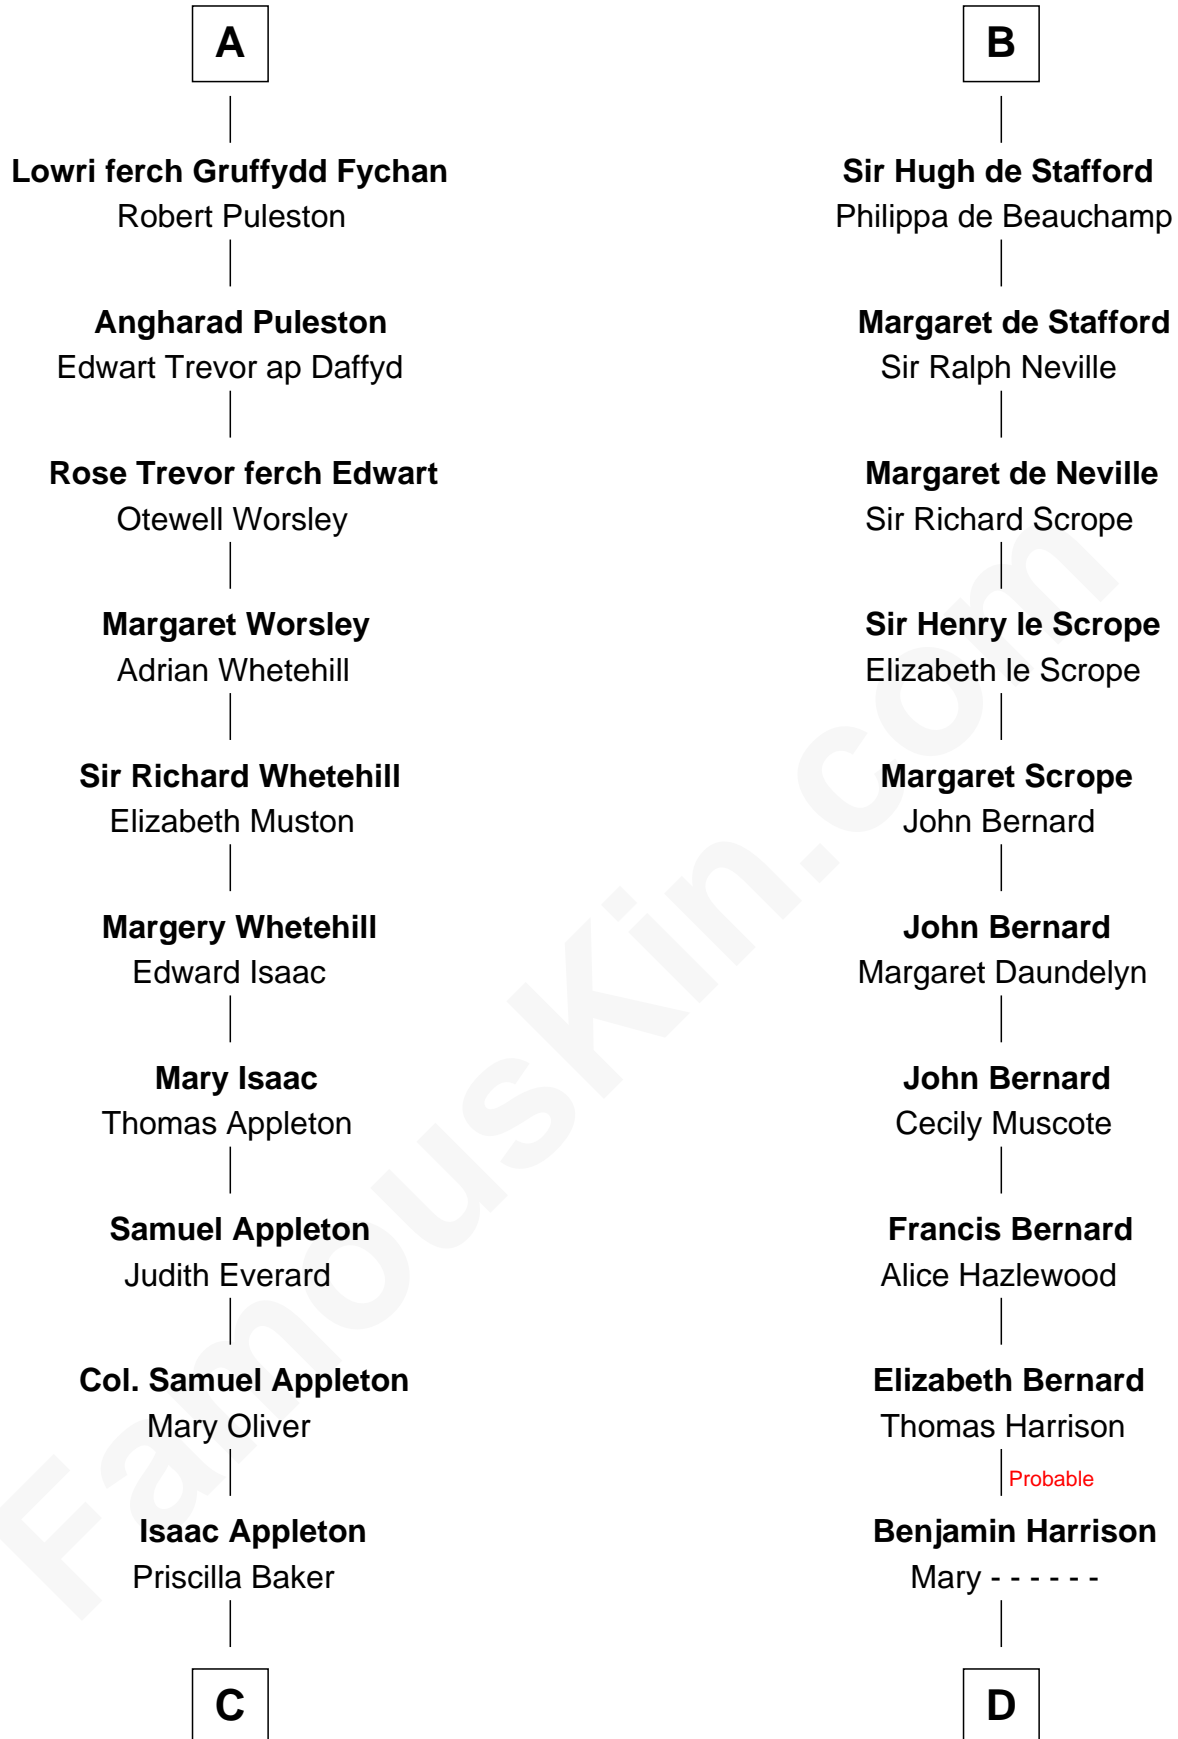

FamousKin.com

Relationship Chart of

Jane (Appleton) Pierce

First Lady of President Franklin Pierce

20th cousin of

Benjamin Harrison V

Signer of the Declaration of Independence

C

Isaac Appleton
Elizabeth Sawyer

Francis Appleton
Elizabeth Hubbard

Rev. Jesse Appleton
Elizabeth Means

Jane (Appleton) Pierce
First Lady of Franklin Pierce

D

Benjamin Harrison
Hannah Churchill

Benjamin Harrison
Elizabeth Burwell