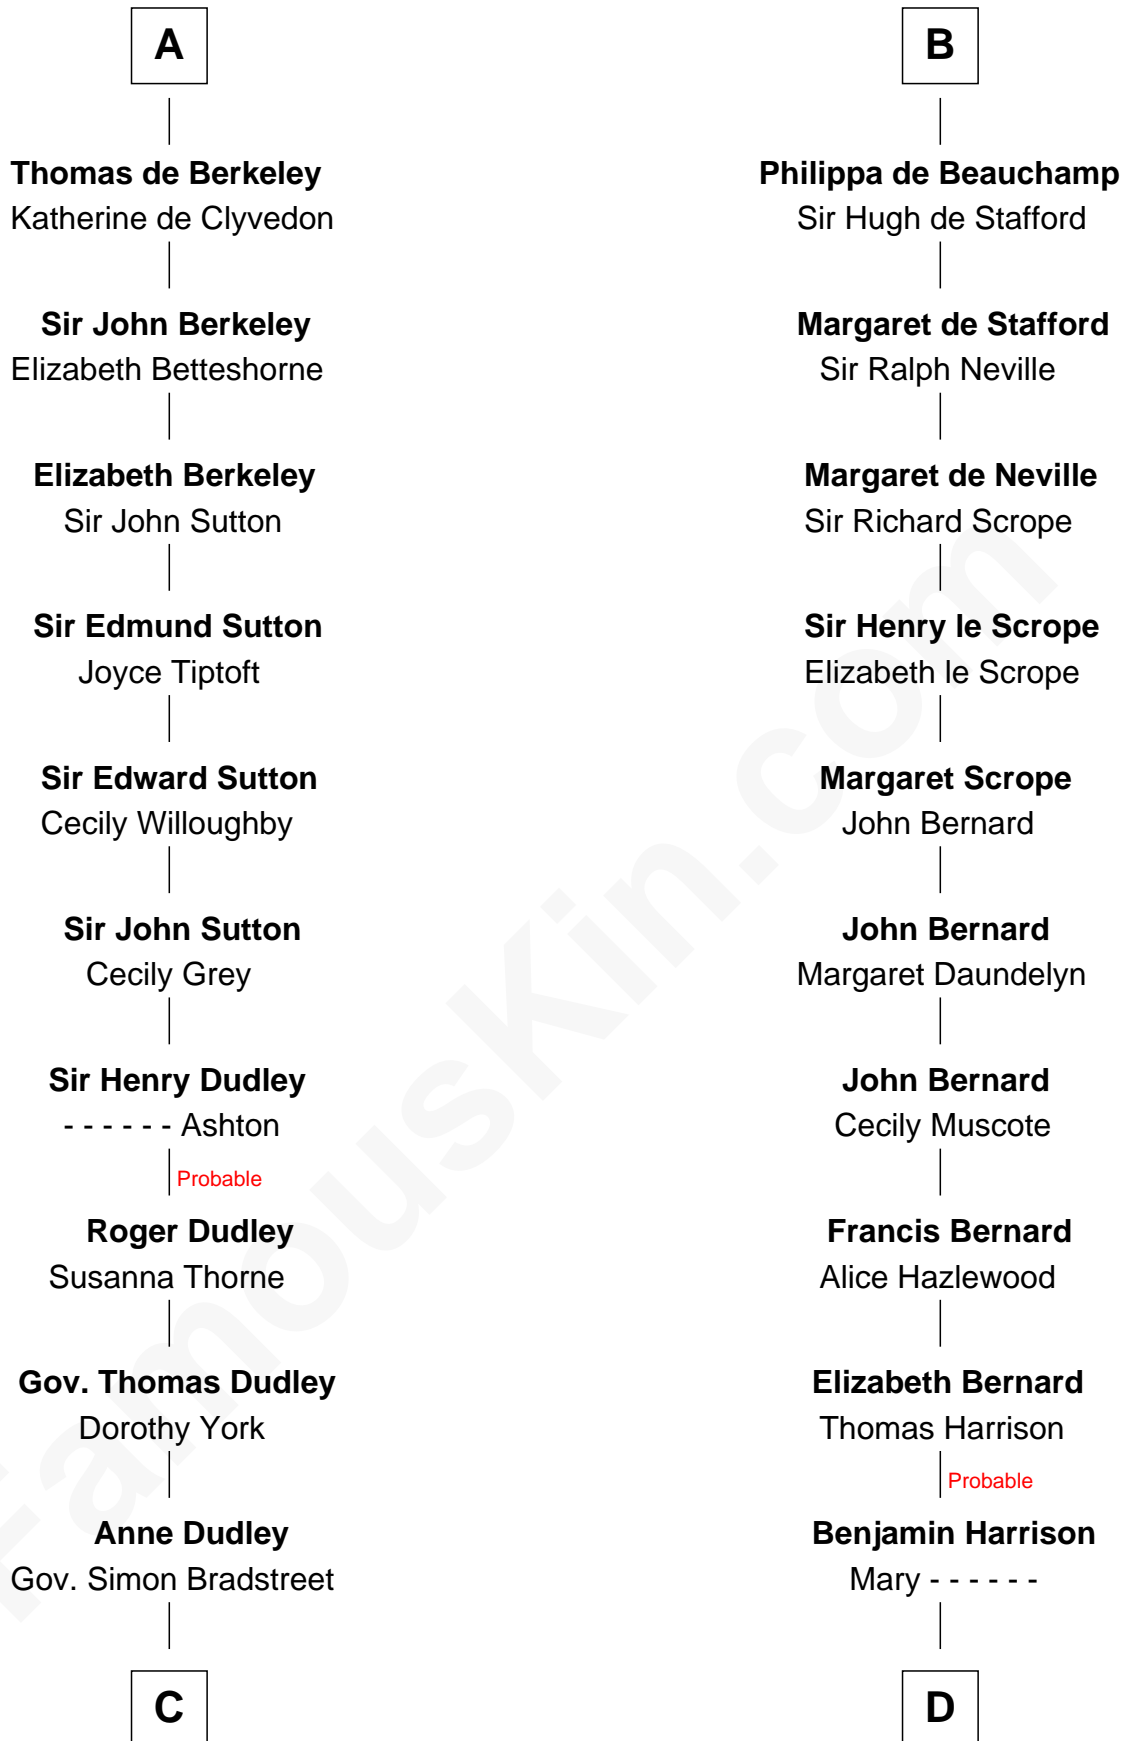

FamousKin.com

Relationship Chart of

Jane (Appleton) Pierce

First Lady of President Franklin Pierce

20th cousin 1 time removed of

Benjamin Harrison V

Signer of the Declaration of Independence

Gilbert Fitzrichard de Clare
Adeliza de Clermont-en-Beauvaisis

Eve de Braiose

Sir William de Cantilupe

Milicent de Cantilupe

Eudo la Zouche

Eve la Zouche

Sir Maurice de Berkeley

A

Richard Fitzgilbert de Clare

William de Beauchamp

Guy de Beauchamp

Alice de Toeni

Sir Thomas de Beauchamp

Katherine de Mortimer

B

C

Sarah Bradstreet
Rev. Richard Hubbard

John Hubbard
Mary Brown

Elizabeth Hubbard
Francis Appleton

Rev. Jesse Appleton
Elizabeth Means

Jane (Appleton) Pierce
First Lady of Franklin Pierce

D

Benjamin Harrison
Hannah Churchill

Benjamin Harrison
Elizabeth Burwell