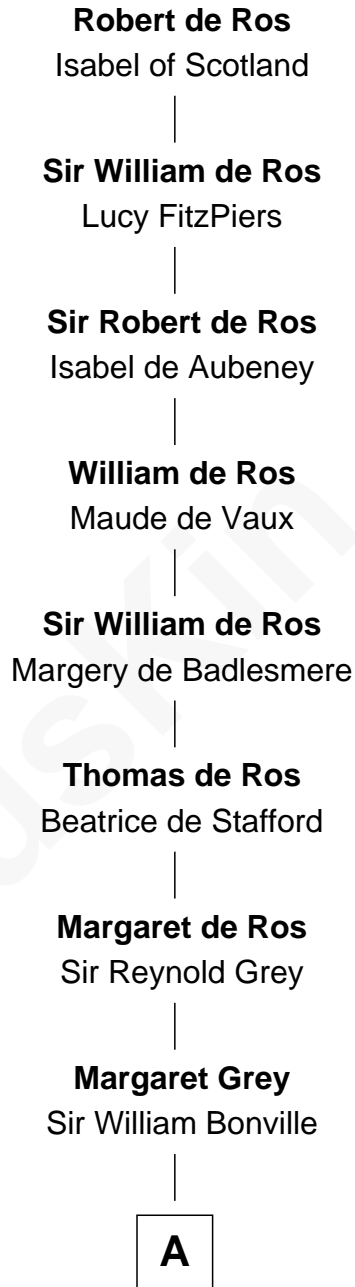

# FamousKin.com Relationship Chart of

**Jane (Appleton) Pierce**

*First Lady of President Franklin Pierce*

18th Great-granddaughter of

**Robert de Ros**

*Magna Carta Surety*

**A**

**William Bonville**  
Elizabeth Harington

**William Bonville**  
Katherine Neville

**Cecily Bonville**  
Thomas Grey

**Cecily Grey**  
Sir John Sutton

**Sir Henry Dudley**  
----- Ashton

Probable

**Roger Dudley**  
Susanna Thorne

**Gov. Thomas Dudley**  
Dorothy York