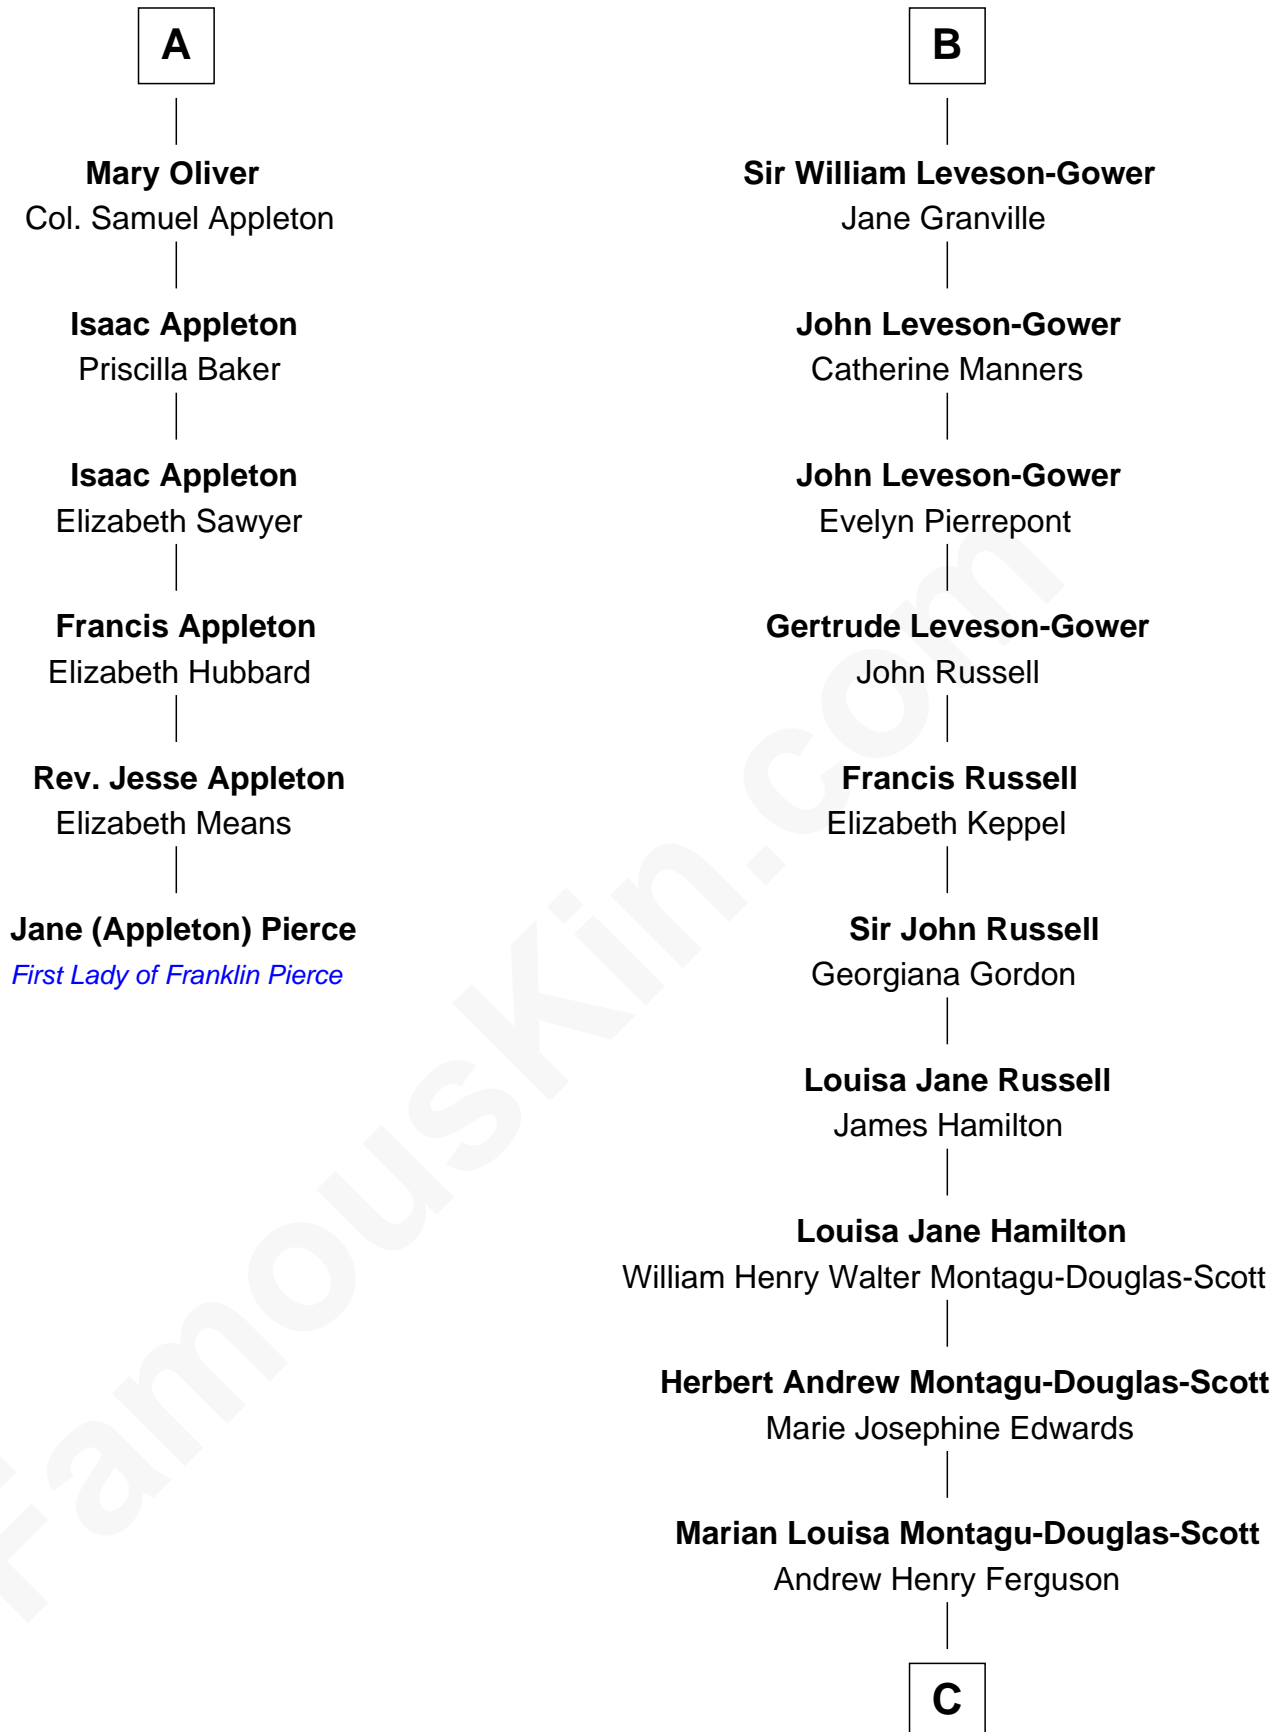

FamousKin.com

Relationship Chart of

Jane (Appleton) Pierce

First Lady of President Franklin Pierce

12th cousin 6 times removed of

Sarah Ferguson
Duchess of York

C

—
Ronald Ivor Ferguson

Susan Mary Wright

—
Sarah Ferguson

Duchess of York

FamousKin.com